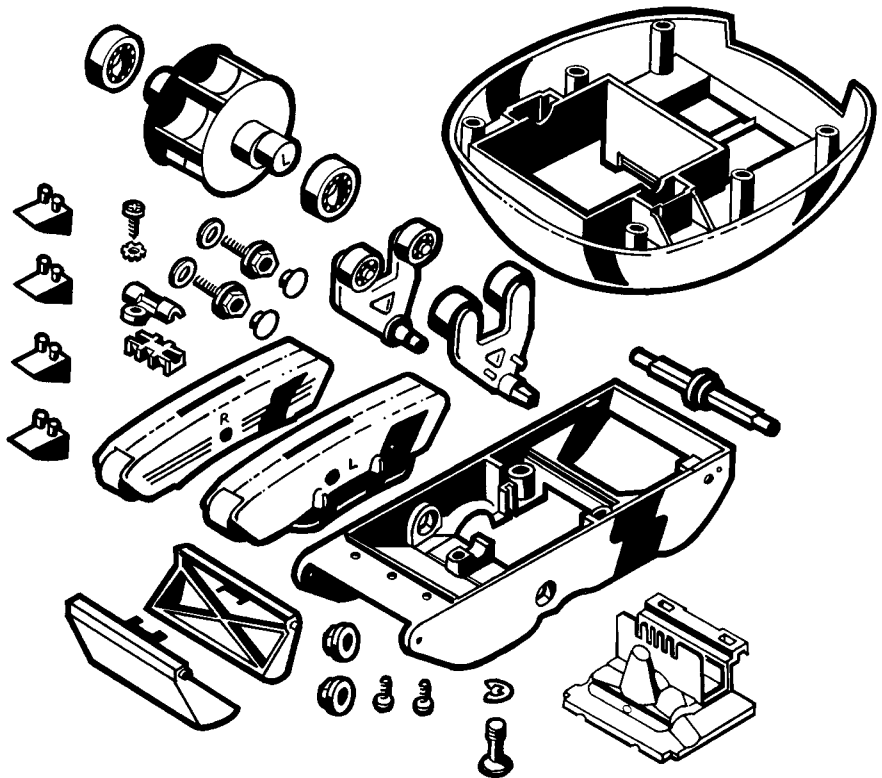

# AquaBug, AquaDroid® and AquaDroid Elite®

PARTS KITS AND ACCESSORIES FOR ABOVE-GROUND CLEANERS

## Parts Diagram

AXV036BP A-Frame/Turbine Kit

AXV422WH Propulsion/Conversion Kit

AXV055P Turbine Bearings

AXV111P A-Frame Kit

AXV112P Turbine Kit

AXV151 90° Elbow

AXV093BP Skimmer Adapter Cone