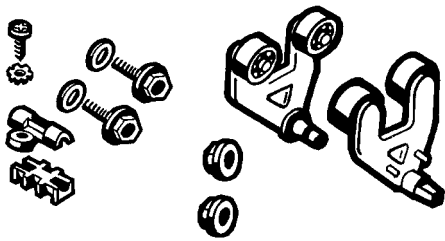

## Parts Diagram

AXV036BP A-Frame/Turbine Kit

AXV422WH Propulsion/Conversion Kit

AXV055P Turbine Bearings

AXV111P A-Frame Kit

AXV112P Turbine Kit

AXV151 90° Elbow

AXV093BP Skimmer Adapter Cone

V096P In-line Gauge

AXV417BKP Pod Kit, Black  
AXV417WHP Pod Kit, White

AXW100 Ladder Guard

**COLOR KEY:** WH = White, LG = Light Gray

Cleaners