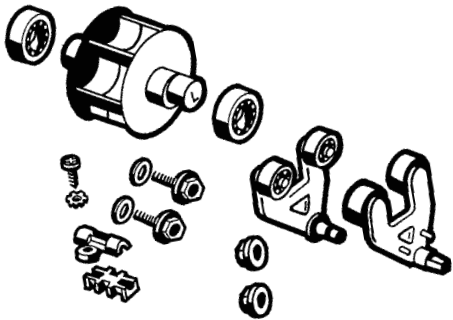

# AquaBug, AquaDroid® and AquaDroid Elite®

PARTS KITS AND ACCESSORIES FOR ABOVE-GROUND CLEANERS

## Parts Diagram

AXV036BP A-Frame/Turbine Kit

AXV422WH Propulsion/Conversion Kit

AXV055P Turbine Bearings

AXV111P A-Frame Kit

AXV112P Turbine Kit

AXV151 90° Elbow

AXV093BP Skimmer Adapter Cone

V096P In-line Gauge

AXV417BKP Pod Kit, Black  
AXV417WHP Pod Kit, White

AXW100 Ladder Guard

**COLOR KEY:** WH = White, LG = Light Gray

Cleaners

For Tune-up kits see page 63.

**COLOR KEY:** WH = White, LG = Light Gray

\*Special order.

Cleaners