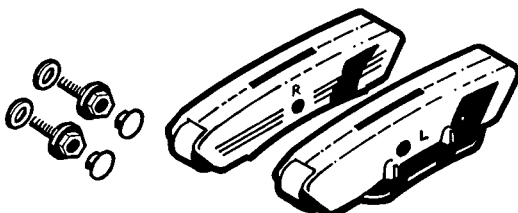

## Parts Diagram

AXV036BP A-Frame/Turbine Kit

AXV422WH Propulsion/Conversion Kit

AXV055P Turbine Bearings

AXV111P A-Frame Kit

AXV112P Turbine Kit

AXV151 90° Elbow

AXV093BP Skimmer Adapter Cone

V096P In-line Gauge

AXV417BKP Pod Kit, Black  
AXV417WHP Pod Kit, White

AXW100 Ladder Guard

**COLOR KEY:** WH = White, LG = Light Gray

Cleaners