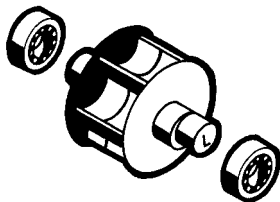

## Parts Diagram

AXV036BP A-Frame/Turbine Kit

AXV422WH Propulsion/Conversion Kit

AXV055P Turbine Bearings

AXV111P A-Frame Kit

AXV112P Turbine Kit

AXV151 90° Elbow

AXV093BP Skimmer Adapter Cone

V096P In-line Gauge

AXV417BKP Pod Kit, Black  
AXV417WHP Pod Kit, White

AXW100 Ladder Guard

**COLOR KEY:** WH = White, LG = Light Gray

Cleaners