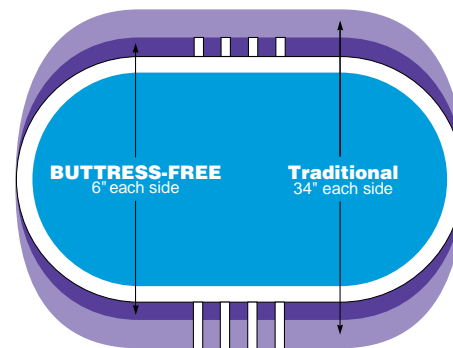

Wall

Our DURA-SHIELD[®] hot-dipped, galvanized steel "Desert Palms" wall is vertically corrugated for maximum strength. Escapade is available in 52" depth.

Frame

The frame is exclusively designed using POSI-LOCK[®] technology, interlocking the frame members for maximum strength.

Top Ledge

- The 6-1/2" sage green resin top ledge incorporates a mounting track on the inside for optional accessories.
- Injection-molded resin ledge clamps lock each top ledge and upright into one sturdy, rigid frame unit. These specially designed clamps will never rust and have no sharp edges.
- Besides durability, two additional benefits of resin include remaining cool to the touch, even in hot temperatures, and maintaining long-term color consistency

Braceless Oval

Escapade oval pools showcase a patented buttress-free side design. This saves homeowners yard space and offers more pool size options.

- Surface Area Requirements New Design vs. Traditional Above ground Pools