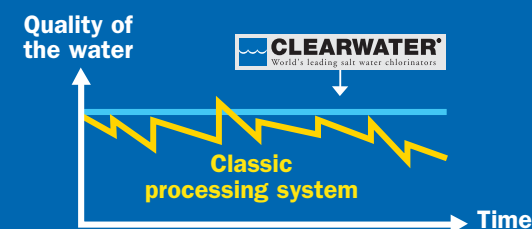

HOW DOES SALT CHLORINATION WORK?

Salt chlorination combines science and nature for brilliant results.

- A salinity level of only 8 times less than that of sea water is all that is required.
- The process of electrolysis, using the cell, transforms the salt water into chlorine gas.
- Chlorine is the most common and effective sanitiser of swimming pools.
- Chlorine gas destroys all the micro-organisms in the cell, and insures a correct level of free chlorine in the pool at all times.
- The cell constantly replenishes the active chlorine that vanishes under the sun's UV rays. You don't have to do anything.

Constant water quality in relation to the intermittent interventions of classic processing systems:

- Thanks to Clearwater®, active chlorine is constantly present in your pool, in minimal doses.

Clearwater®, for effortless, healthy, clear water.

PERFECT WATER QUALITY

- With the Clearwater® technology by Zodiac, you are guaranteed constant water quality, thanks to the automatic system : crystal clear water and a sparkling natural looking swimming pool all the time. This system sanitises the pool water assisting in the prevention of algae.