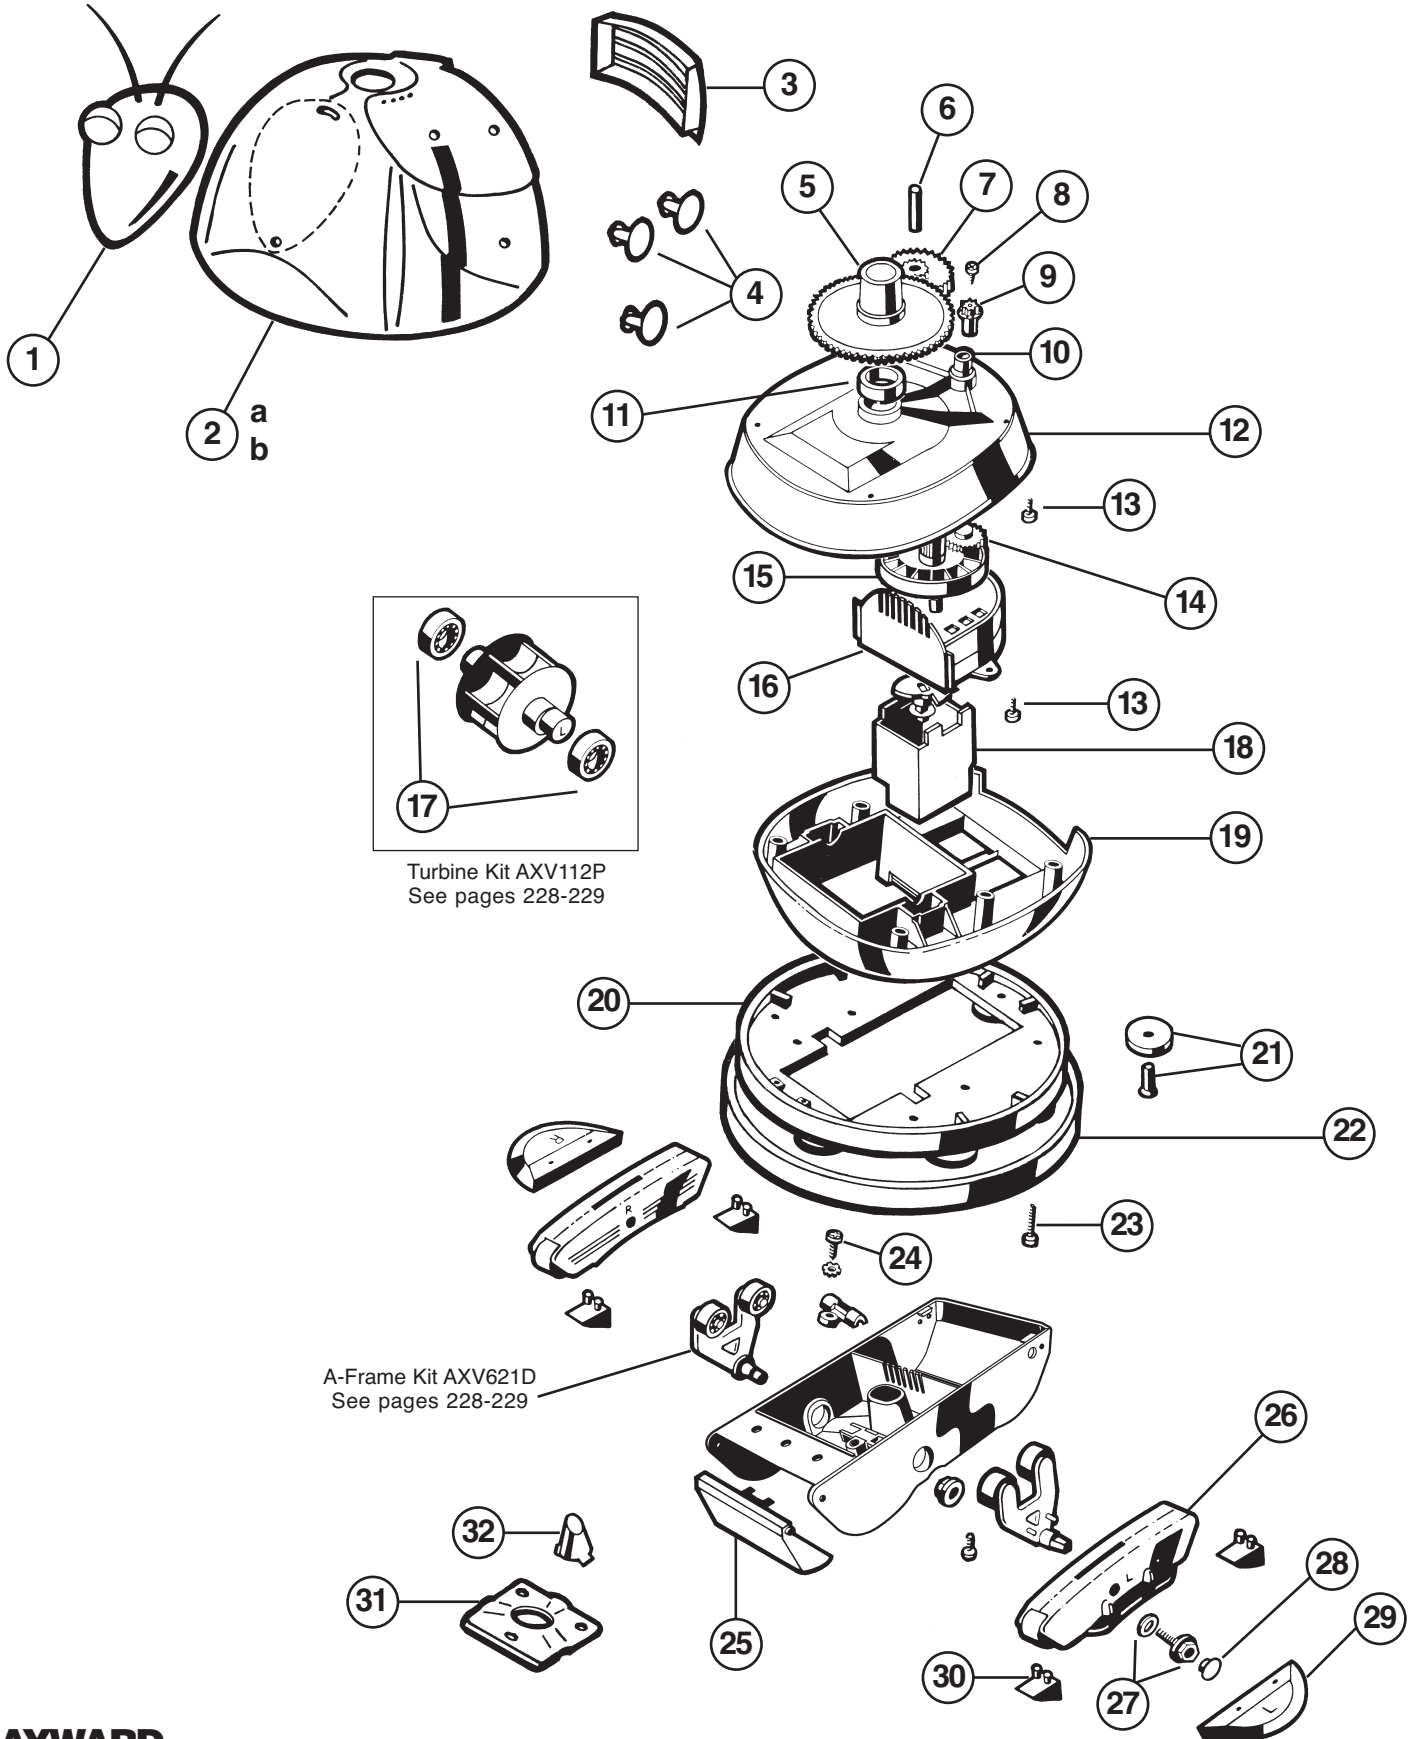

## ABOVE-GROUND CLEANER REPLACEMENT PARTS

### Parts Diagram

Turbine Kit AXV112P  
See pages 228-229

A-Frame Kit AXV621D  
See pages 228-229

Cleaners

### Parts Listing

Ref. No.	Part No.	Description	Ctn Qty.	No. Req'd
1	AXV464	Head Assembly (includes Head, Eyes and Antennae)	10	1
2a	AXV457OR	Shell, Orange	**	1
2b	AXV457YL	Shell, Yellow	**	1
3	AXV513BK	AquaBug Screen, Black	10	1
4	AXV443	AquaBug Spots, 4 large and 2 small	10	1
5	AXV070	Cone Gear	*	1
6	AXV309	Intermediate Gear Shaft	*	1
7	AXV301	Intermediate Gear	25	1
8	AXV068	Spindle Gear Screw	*	1
9	AXV303	Spindle Gear	25	1
10	AXV066A	Spindle Gear Bushing	25	1
11	AXV306	Cone Gear Bushing	50	1
12	AXV060WH	Upper Middle Body	*	1
13	AXV065P	Lower/Upper Body Screw (6 pack)	*	1
14	AXV064A	Medium Turbine Drive Gear	25	1
15	AXV062C	Medium Turbine	25	1
16	AXV009	Medium Turbine Case with Axle	25	1
17	AXV055P	Turbine Bearings (2)	50	1
18	AXV518P	Gear Box	10	1
19	AXV050CWH	Lower Middle Body	*	1
20	AXV525	Base Plate Assembly	5	1
21	AXV551P	Wheel Kit (6 wheels, axles)	25	1
22	AXV458	AquaBug Ring	5	1
23	AXV057P	Middle Body Screw (6 pack)	*	1
24	AXV313	Lower Body Screw	*	1
25	AXV442	Flap Kit, white (2 flaps, front and rear)	25	1
26	AXV417WHP	Pod Kit	25	1
27	AXV015P	Pod Screw Kit (2 hex head screws and 2 washers)	50	1
28	AXV016P	Pod Plug (6 pack)	50	1
29	AXV552WHP	Wing Kit, White	50	1
30	AXV014SP	Slotted Santoprene Shoes (4 pack)	50	1
31	AXV304A	Bottom Plate	25	1
32	AXV512A	Nozzle	*	1