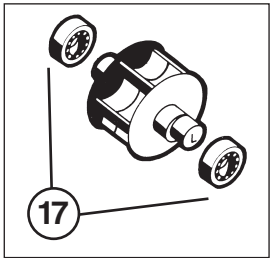

AquaBug®

ABOVE-GROUND CLEANER REPLACEMENT PARTS

Parts Diagram

Turbine Kit AXV112P
See pages 228-229

Cleaners

Parts Listing

Ref. No.	Part No.	Description	Ctn Qty.	No. Req'd
1	AXV464	Head Assembly (includes Head, Eyes and Antennae)	10	1
2a	AXV457OR	Shell, Orange	**	1
2b	AXV457YL	Shell, Yellow	**	1
3	AXV513BK	AquaBug Screen, Black	10	1
4	AXV443	AquaBug Spots, 4 large and 2 small	10	1
5	AXV070	Cone Gear	*	1
6	AXV309	Intermediate Gear Shaft	*	1
7	AXV301	Intermediate Gear	25	1
8	AXV068	Spindle Gear Screw	*	1
9	AXV303	Spindle Gear	25	1
10	AXV066A	Spindle Gear Bushing	25	1
11	AXV306	Cone Gear Bushing	50	1
12	AXV060WH	Upper Middle Body	*	1
13	AXV065P	Lower/Upper Body Screw (6 pack)	*	1
14	AXV064A	Medium Turbine Drive Gear	25	1
15	AXV062C	Medium Turbine	25	1
16	AXV009	Medium Turbine Case with Axle	25	1
17	AXV055P	Turbine Bearings (2)	50	1
18	AXV518P	Gear Box	10	1
19	AXV050CWH	Lower Middle Body	*	1
20	AXV525	Base Plate Assembly	5	1
21	AXV551P	Wheel Kit (6 wheels, axles)	25	1
22	AXV458	AquaBug Ring	5	1
23	AXV057P	Middle Body Screw (6 pack)	*	1
24	AXV313	Lower Body Screw	*	1
25	AXV442	Flap Kit, white (2 flaps, front and rear)	25	1
26	AXV417WHP	Pod Kit	25	1
27	AXV015P	Pod Screw Kit (2 hex head screws and 2 washers)	50	1
28	AXV016P	Pod Plug (6 pack)	50	1
29	AXV552WHP	Wing Kit, White	50	1
30	AXV014SP	Slotted Santoprene Shoes (4 pack)	50	1
31	AXV304A	Bottom Plate	25	1
32	AXV512A	Nozzle	*	1

*Special Order.

**Limited Quantity Available.