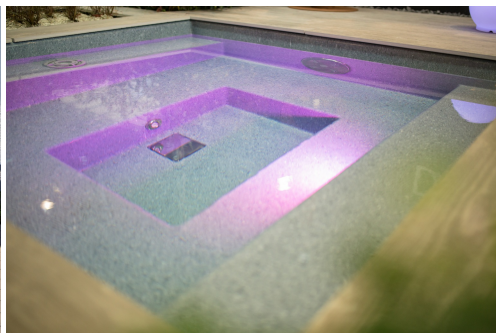

C-SIDE REFERENCES

YOUR C-SIDE DEALER

CSIDE
POOLS

Partner Line

Geithus Næringspark, Gravfossveien 1
3360 Geithus
+4791651309
roy.paulsen@partnerline.no