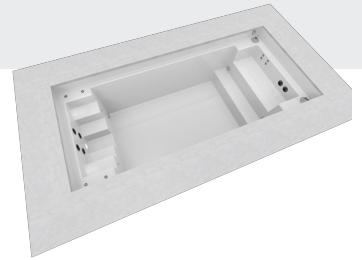

CSIDE POOLS

CSIDE Style

PRICES 2024 

Prices valid until revoked.
Selling prices in EUR incl. 25,0 % VAT.

CSIDEPOOLS.EU

CSIDE Style

Article included

- Equipment package
- Spa-Massage-Pak
- Technical package with Spatouch-display
- Technique shaft XL
- Spare cartridge
- Piping material
- 4 x vertical inlets
- Surcharge for 1x LED RGB light