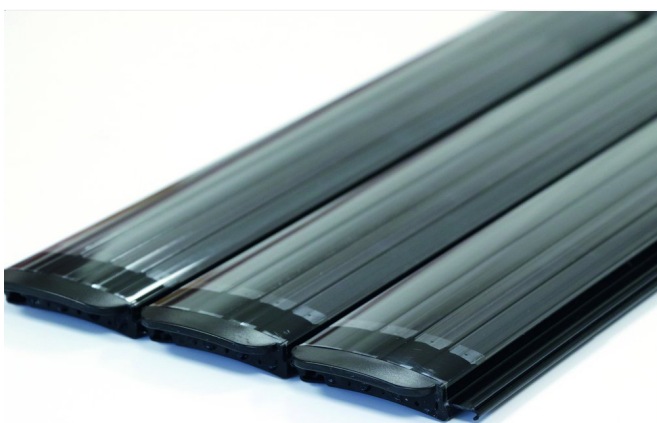

Roller shutter slats, polycarbonate

polycarbonate solar version

for being used with the Poolbox

1.838 EUR CSIDE 21 Style

3.036 EUR CSIDE 37 Style

3.036 EUR CSIDE 37L Style

3.587 EUR CSIDE 47 Style

Above ground electrical slatted cover
required