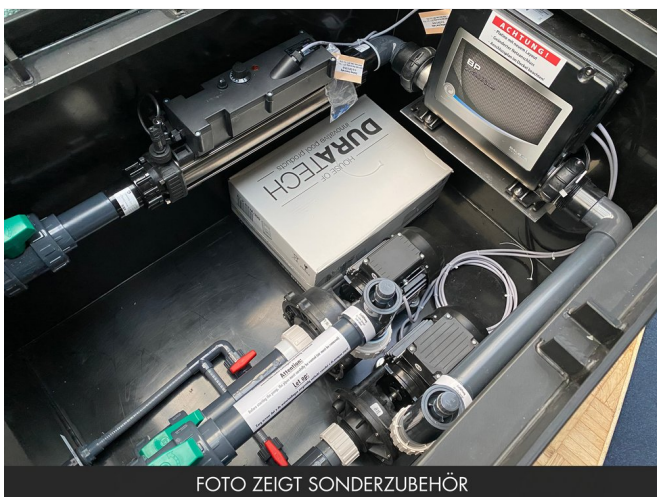

Technical package with Spatouch-display

with frost protection, suitable for winter use

Technical equipment designed for automatic year-round use. The pool is heated by the electric heater. The temperature of the water can be heated up to 38 degrees via the touch display or the wireless remote control. The distance between pool and equipment should not exceed 5 m. Technical package can also be installed above water level.

Technical equipment mounted on a pallet consisting of:

- Self-priming filter pump 0.75 kW-230 V
- Check valve for filter pump
- Pool-Control with Spatouch-display and temperature control and remote control (Spa touch-display and IR-receiver are delivered separately)
- electric heaters 230 V, 1 x 3 kW / 1 x 2 kW
- connected load: 2 x 16 Ampere

Note:

max. water temperature: 32°C for colours papyrus, silver grey and granicite stonegrey

max. water temperature: 38°C for mosaic tiled pools

incl.