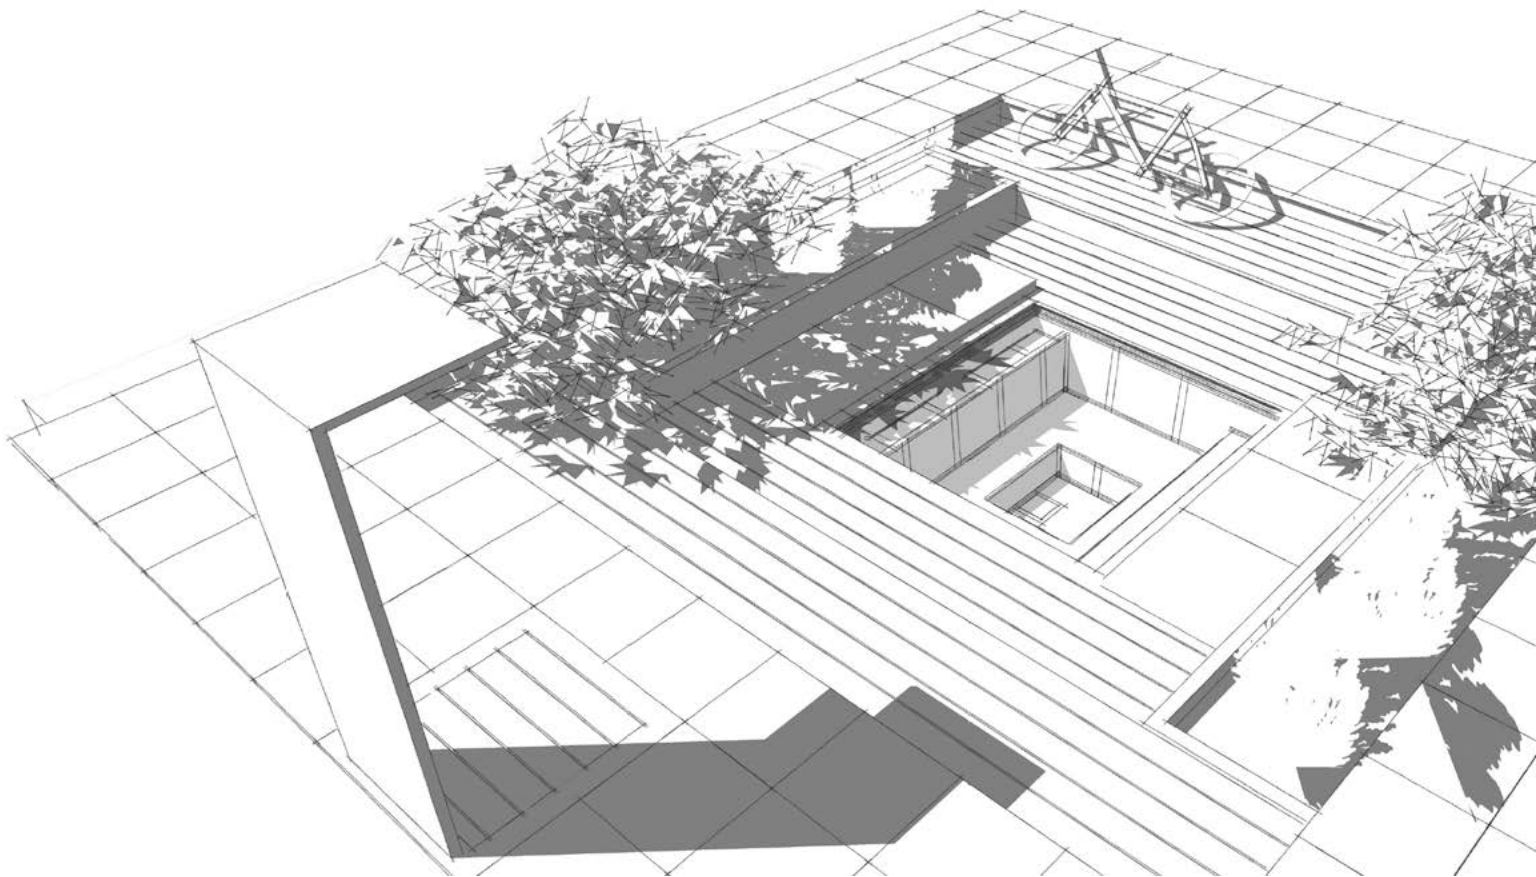

CSIDE POOLS

CSIDE Style

PRICES 2024 

Prices valid until revoked.
Selling prices in EUR incl. 25,0 % VAT.

CSIDEPOOLS.EU

CSIDE Style

Article included

- Equipment package
- Spa-Massage-Pak
- Technical package with Spatouch-display
- Technique shaft XL
- Spare cartridge
- Piping material
- 4 x vertical inlets
- Surcharge for 1x LED RGB light