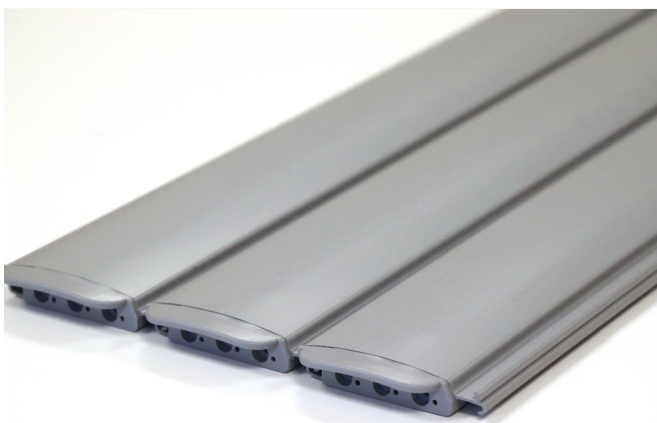

Roller shutter slats, PVC

PVC grey

for being used with the Poolbox

924 EUR CSIDE 21 Style

1.434 EUR CSIDE 37 Style

1.434 EUR CSIDE 37L Style

1.780 EUR CSIDE 47 Style

Above ground electrical slatted cover
required