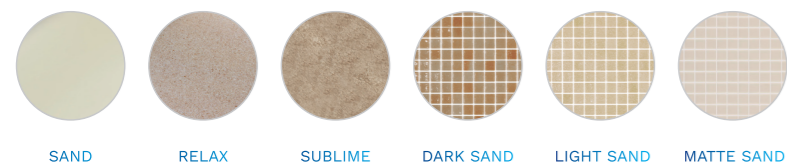

ASTRALPOOL RECOMMENDATION

POOL FINISH COLORS

Colors of pool shell materials recommended by AstralPool depending on the color of your pool's finish.

COLORS OF POOL FINISHES

LIGHT BLUE ADRIATIC BLUE CARIBBEAN GREEN WHITE FADED MIX

RECOMMENDED COLORS
DEPENDING ON POOL FINISH

WHITE

SAND RELAX SUBLIME DARK SAND LIGHT SAND MATTE SAND

BEIGE CL090 RAL1015

LIGHT GRAY PLATINUM VANITY PERSIA SAND FADED MIX

LIGHT GRAY CL129 RAL7004

DARK GRAY ELEGANCE AUTHENTIC BLACK FACED MIX

ANTHRACITE CL144 RAL7016

ASTRALPOOL 

For further information:
www.astralpool.com

POOL SHELL MATERIALS RANGE OF COLORS

VERSATILITY AND COLOR
FOR YOUR POOL

A wide range of recessed components
in different colors for a perfect finish
in your prefabricated pool.

4 Lighting

Family	Descriptions	All type of pools	Colors	
Lighting	Flexi	Faceplate Niche	71209CLXXX	
		Faceplate Slim	71210CLXXX	
		Faceplate Rapid	71211CLXXX	
	Mini	Faceplate Mini	08554-0500CLXXX	
Faceplate Mini niche		04582-0500CLXXX		