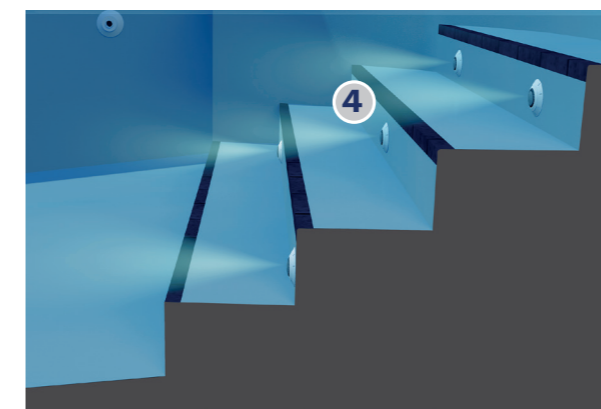

AstralPool color range

Versatility and color for end user pool.
A wide range of elements in different colors that allows a perfect finishing of the pool.

1 Nozzles 4 Lighting - Flexi

4 Lighting - Mini

Skimmer