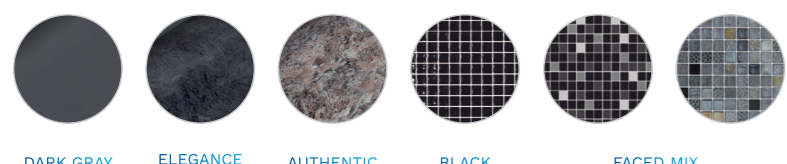

ASTRALPOOL RECOMMENDATION

POOL FINISH COLORS

Colors of pool shell materials recommended by AstralPool depending on the color of your pool's finish.

COLORS OF POOL FINISHES

LIGHT BLUE ADRIATIC BLUE CARIBBEAN GREEN WHITE FADED MIX

RECOMMENDED COLORS
DEPENDING ON POOL FINISH

WHITE

SAND RELAX SUBLIME DARK SAND LIGHT SAND MATTE SAND

BEIGE CL090 RAL1015

LIGHT GRAY PLATINUM VANITY PERSIA SAND FADED MIX

LIGHT GRAY CL129 RAL7004

DARK GRAY ELEGANCE AUTHENTIC BLACK FACED MIX

ANTHRACITE CL144 RAL7016

ASTRALPOOL 

For further information:
www.astralpool.com

POOL SHELL MATERIALS RANGE OF COLORS

VERSATILITY AND COLOR
FOR YOUR POOL

A wide range of recessed components
in different colors for a perfect finish
in your prefabricated pool.

4 Lighting

Family	Descriptions	All type of pools	Colors	
Lighting	Flexi	Faceplate Niche	71209CLXXX	
		Faceplate Slim	71210CLXXX	
		Faceplate Rapid	71211CLXXX	
	Mini	Faceplate Mini	08554-0500CLXXX	
Faceplate Mini niche		04582-0500CLXXX		