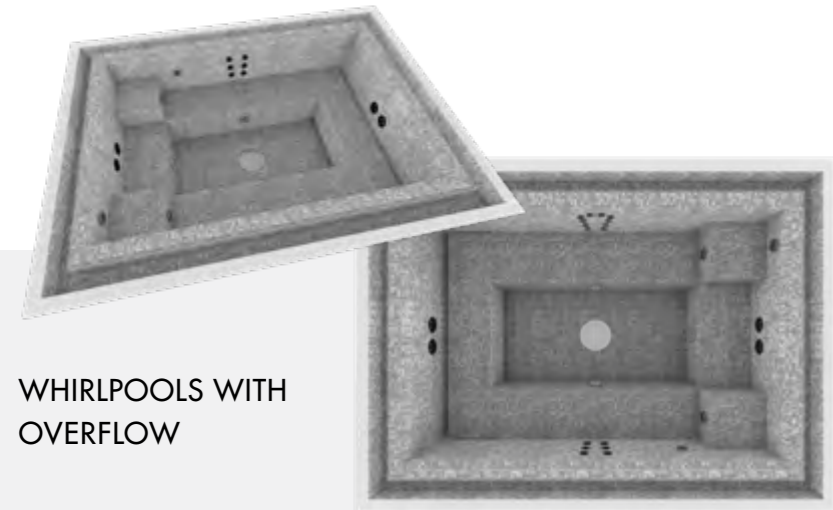

Looking for a whirlpool with tailor-made dimensions? Our new MLine spa system offers total flexibility:

Available in skimmer or overflow versions, with or without integrated roller cover. Every MLine spa includes fully equipped technology and features.

You define the size — we deliver your personalized spa. Simply provide a sketch with dimensions, choose a mosaic from

Ezarri or Sicis, and we will send you a drawing and quote. Relax with a wide range of massage and air bubble functions. Enjoy the daily luxury of a custom-designed spa.

Handcrafted, well-engineered, and delivered with precision — every spa is unique.

Match your spa to your pool: Use the same mosaic for spa, shower or steam room — for a fully coordinated design.

AVAILABLE VERSIONS:

WHIRLPOOLS WITH OVERFLOW

WHIRLPOOLS WITH SKIMMER

Wellness at the Highest Level

The elegant design of MLine swimming pools and whirlpools creates a sophisticated wellness atmosphere where luxury meets relaxation.