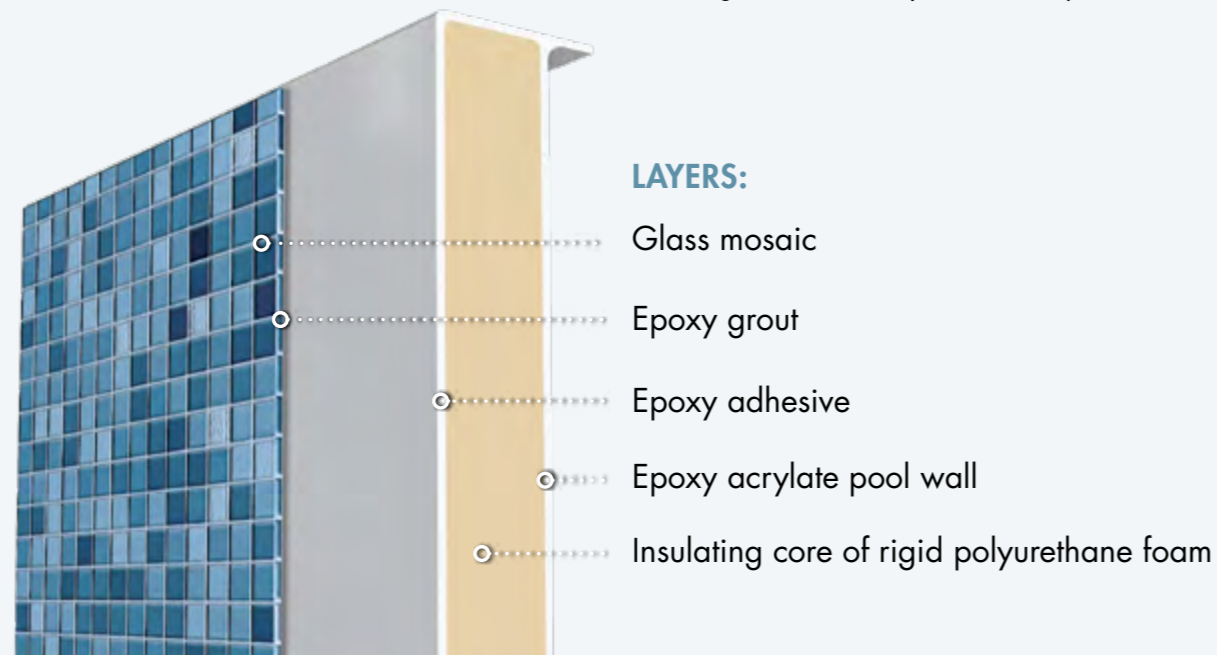

We bring your vision to life.

1 WALL CONSTRUCTION

The MLine structure starts with a 60 mm insulated core offering excellent thermal resistance. It is coated with multiple layers of fiberglass-reinforced epoxy acrylate — providing chemical resistance, strength and flexibility. The same material is used in aerospace, yacht and wind turbine construction. Mosaic is applied with epoxy adhesive and grouted, forming a flexible, inseparable bond that withstands transport and climate shifts.

2 SHELL ELEMENTS

Pool panels are custom-manufactured to the required size and joined to form the pool shell. Special molded parts are available for stairs, roller shutters, and overflow channels.

3 ASSEMBLED SHELL

Panels are reinforced again after assembly to seal the joints permanently and form a monolithic shell.

4 MOSAIC APPLICATION

Glass mosaic is applied, with fittings integrated seamlessly into the tile pattern.