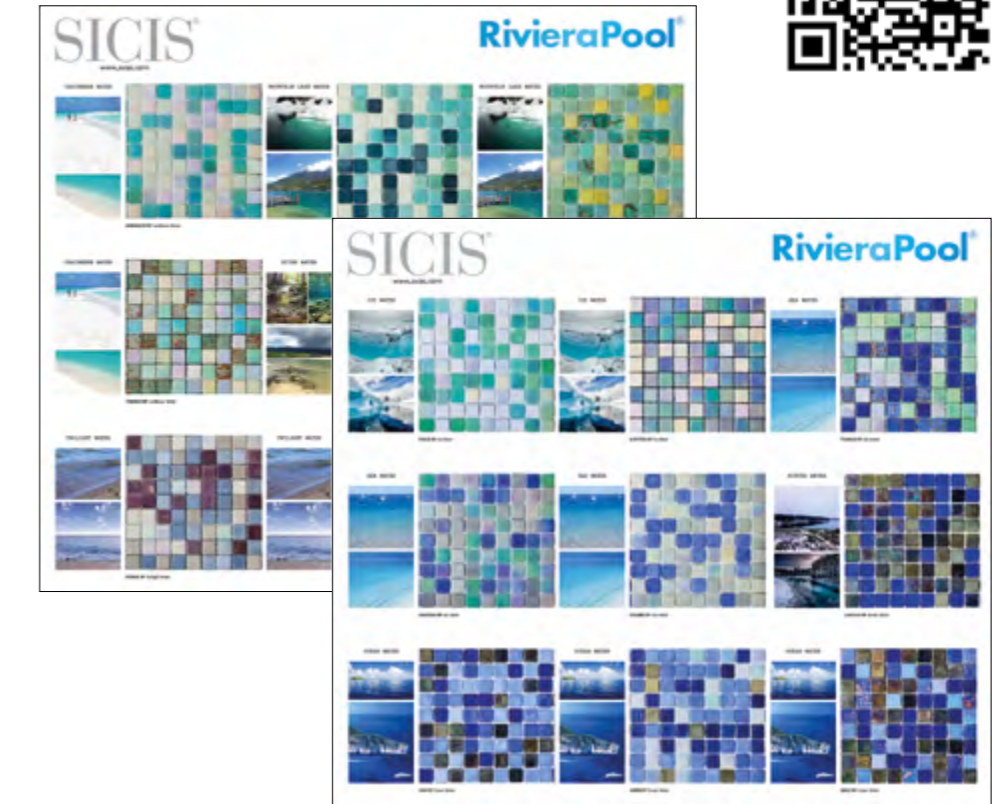

Mosaic format: 25 x 25 mm

Other colours and collections are available upon request (subject to surcharge).

Unlimited Design Possibilities with Glass Mosaic

www.**SICIS**.com

CRAFTSMANSHIP IN THE SPA AREA

The Italian mosaic manufacturer SICIS is globally known for its artistic excellence. Based in Ravenna, Northern Italy, SICIS creates its own glass mosaics using raw materials from the region, processed in in-house furnaces.

With a palette of around 1,000 colours and a wide variety of shapes, the design options are virtually limitless. SICIS stands for mosaic craftsmanship at the highest level.

To help guide your selection, we've curated a collection of 84 colours from the Murano Smalto, Iridium and Natural lines. In addition, 18 exclusive colour blends have been developed in collaboration with RivieraPool. Looking for something beyond this? We can offer additional colours and collections on request.

With SICIS, your design dreams become reality.

84 exclusive colours are available from the following collections:

- *Murano Smalto*
- *Iridium*
- *Natural*

Mosaic format: 25 x 25 mm

Other colours and collections are available upon request (subject to surcharge).

Choose from the Fascinating SICIS Collections...

Be inspired by **18 SICIS colour mixes** produced

exclusively for RivieraPool:

Planning Your Wellness Area

GET INVOLVED IN THE PROCESS

The best way to turn your dream into reality is through professional planning. This ensures that every detail is thoughtfully addressed — especially those you'll value most later on.