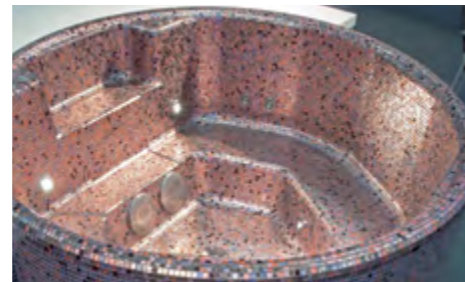

Unlimited Design Possibilities with Glass Mosaic

www.**SICIS**.com

CRAFTSMANSHIP IN THE SPA AREA

The Italian mosaic manufacturer SICIS is globally known for its artistic excellence. Based in Ravenna, Northern Italy, SICIS creates its own glass mosaics using raw materials from the region, processed in in-house furnaces.

With a palette of around 1,000 colours and a wide variety of shapes, the design options are virtually limitless. SICIS stands for mosaic craftsmanship at the highest level.

To help guide your selection, we've curated a collection of 84 colours from the Murano Smalto, Iridium and Natural lines. In addition, 18 exclusive colour blends have been developed in collaboration with RivieraPool. Looking for something beyond this? We can offer additional colours and collections on request.

With SICIS, your design dreams become reality.