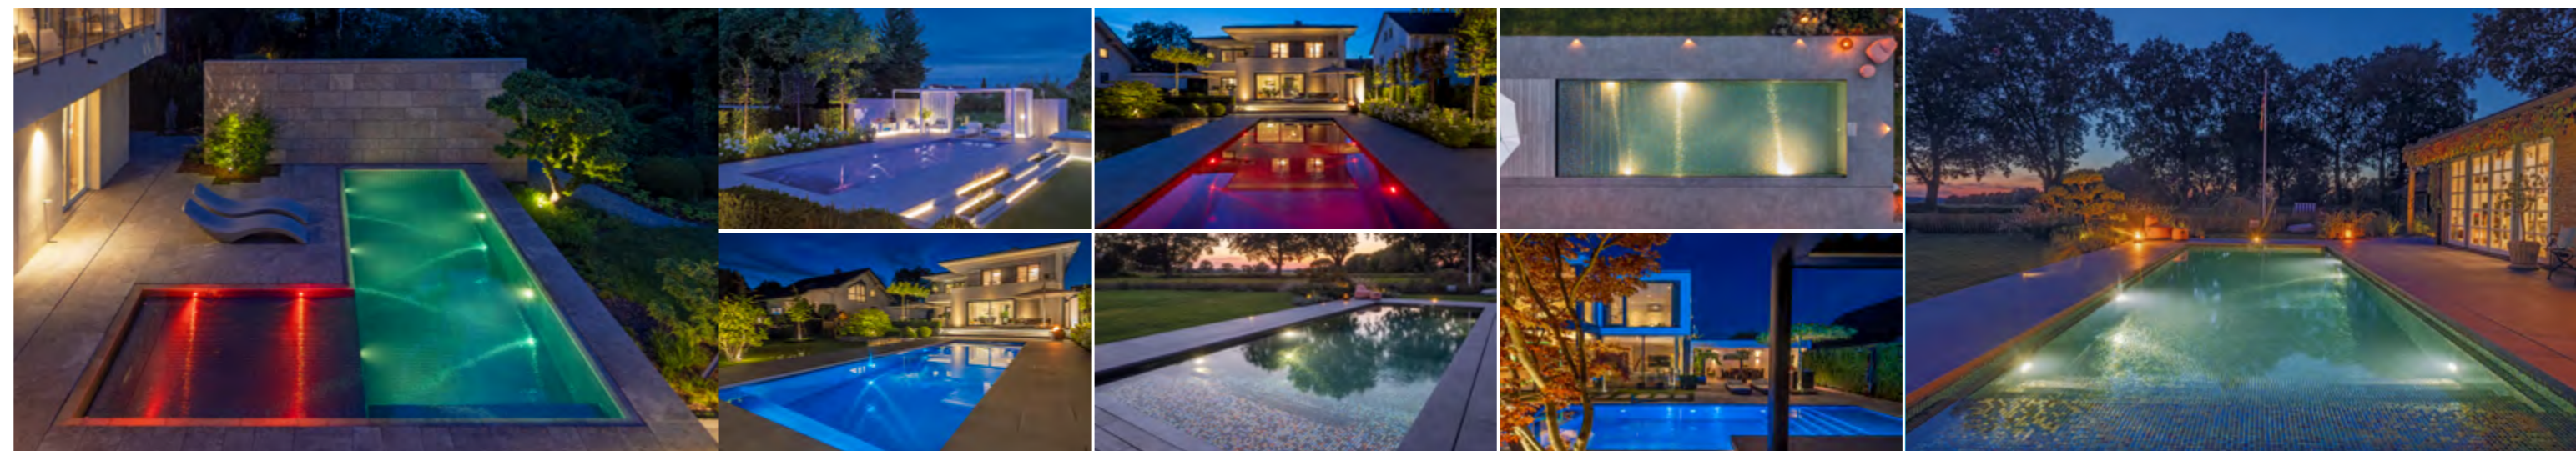

LIGHTING

Lighting plays a key role in setting the mood of your pool area. Warm underwater light enhances the water's appeal and reflects gently onto nearby surfaces—walls, trees or pergolas—creating a magical, immersive scene.

Targeted lighting can highlight pool zones. Step lights produce dramatic light and shadow effects. Illuminated water from an inlet nozzle brings movement to life. Color lighting adds variety. Choose from warm white LEDs or multi-color

lighting effects. Use a remote control to set your preferred mood. Underwater lighting increases safety and enhances visibility. Subtle spotlights by the stairs make entry and exit easy — any time of day.

The lighting along the roller shutter ledge creates a truly unique look. Light has emotional power— and nothing is more inviting than a beautifully illuminated pool at night.