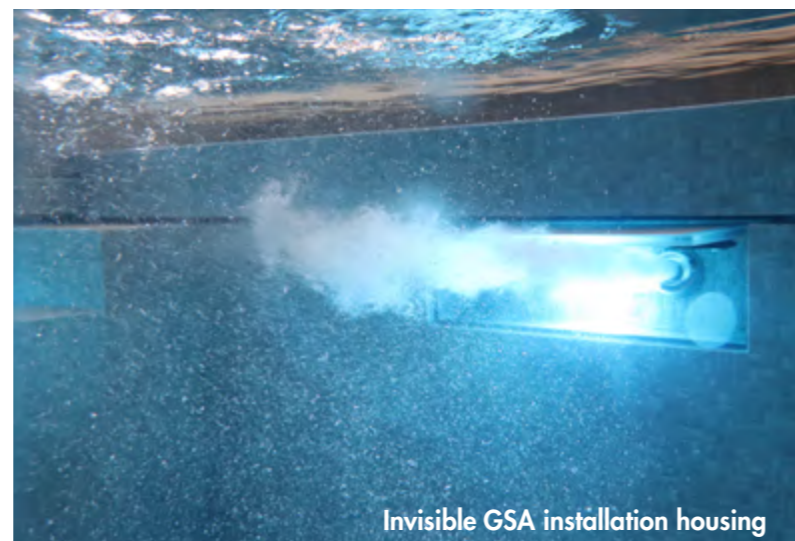

Turbine-driven counter-current systems create a wide, even water stream — ideal for endurance swimming. Their compact design, easy operation and high aesthetic appeal make EVAstream and Comfortjet perfect for performance and relaxation.

For MLine pools, we offer a hidden version: The invisible built-in housing combines form and function. Covered in mosaic and framed by illuminated acrylic glass, the system becomes visible only when active — rising smoothly when switched on.