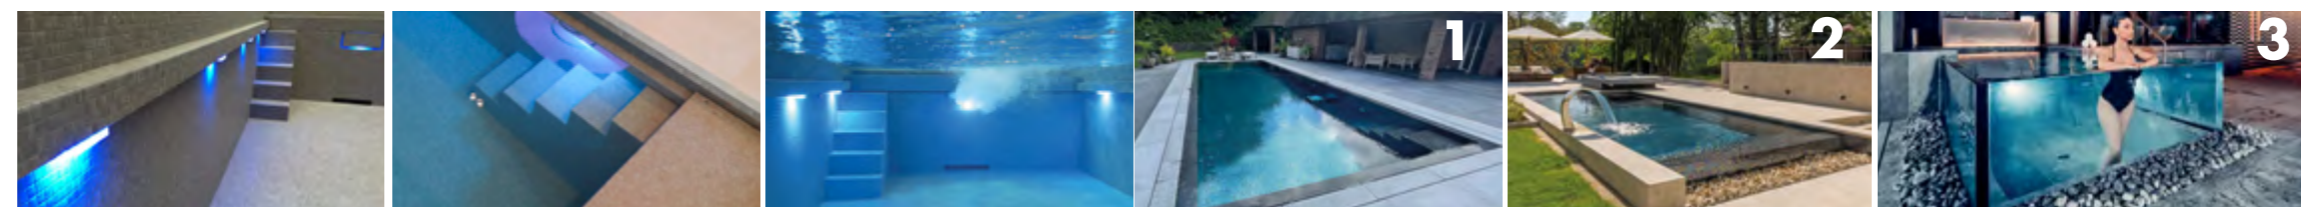

INVISIBLE-CONCEPT

- Indirect lighting

Soft lighting increases safety and creates a welcoming atmosphere — especially when entering or leaving the pool in the evening.