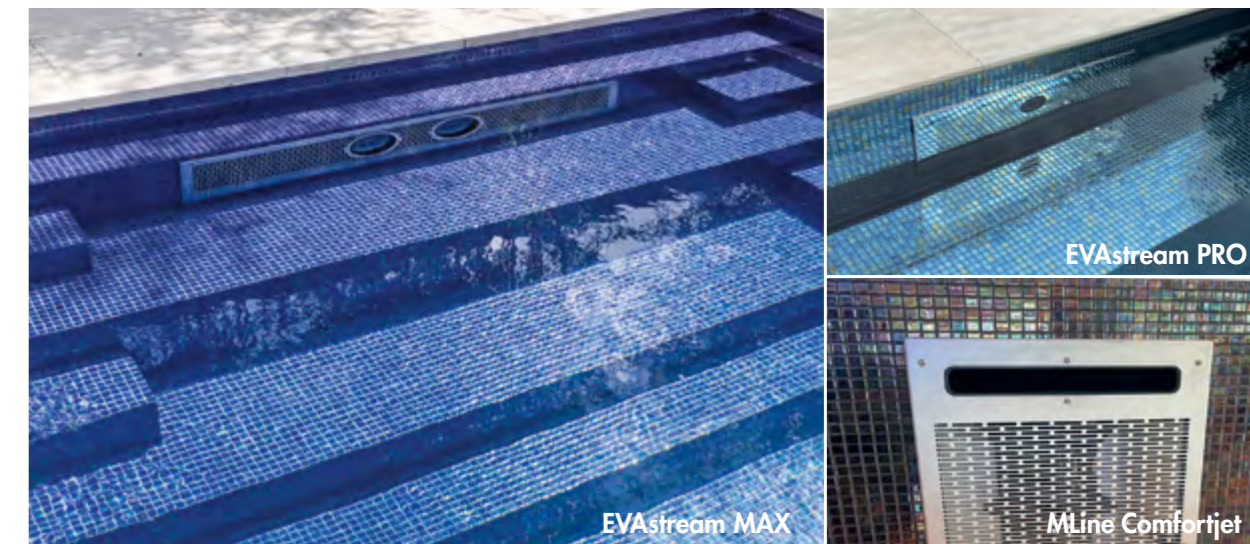

Infinity channel variants

- Long side
- Front edge
- Corner installation
- Custom shapes

Acrylic glass panels

- Long side
- Front side

Infinite Variety of Equipment ...

TURBINE SYSTEMS:
 - EVASTREAM MAX & PRO
 - COMFORTJET

Turbine-driven counter-current systems create a wide, even water stream — ideal for endurance swimming. Their compact design, easy operation and high aesthetic appeal make EVAstream and Comfortjet perfect for performance and relaxation.