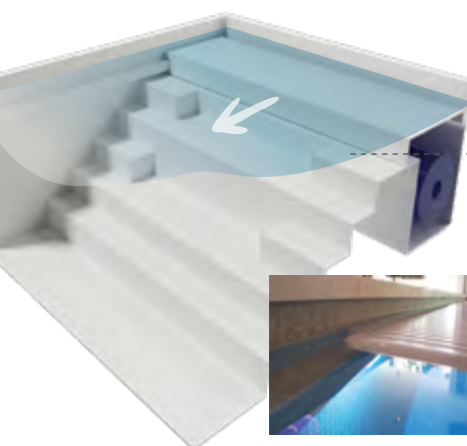

- Roller shutter systems

Discreetly hidden beneath the bench and safely covers the pool.

INVISIBLE-CONCEPT

- Tiled skimmer cover

INVISIBLE-CONCEPT

- Bottom outlet sump

Precision-cut cover plate blends seamlessly into the mosaic finish.

Shallow water bench

Inline bench

Roller shutter niche

INVISIBLE-CONCEPT

- Counter-current system

(Twinjet/Trijet)

Hidden behind a mosaic panel with LED lighting, this system allows powerful swimming jets to be integrated discreetly.

INVISIBLE-CONCEPT

- MLine "RS" roller shutter shaft

Combining design and safety, the retractable step forms a gentle entrance into the pool. The shallow water zone is ideal for children and non-swimmers. The roller shutter disappears invisibly beneath the bench.