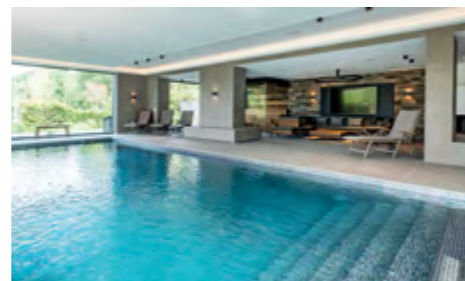

Unlimited Design Possibilities with Glass Mosaic

www.ezarri.com

EXCLUSIVE MOSAIC SURFACES

Glass mosaic is one of the most durable and luxurious materials for pool surfaces. Each small tile reflects light in a unique way — creating different color effects depending on the viewing angle and light conditions.

This variety produces a vibrant water surface and enhances the entire pool environment.

Choose from five mosaic collections by Ezarri, one of Europe's leading mosaic manufacturers. These tiles are extremely robust, easy to install, and available in countless designs.

Whether you go for the stone-like ZEN series or prefer reflective options like Iridescent, Metal, Space or Cocktail, the results are stunning.

Upon request, we're happy to work with your own chosen mosaic — if it meets our technical standards.

Choose from 5 excellent series from Ezarri ...

Zen

Cocktail

Iridescent

Metal

Space

Note: Due to printing technology, colour deviations from the original colour representation to the original mosaic are possible.

Mosaic format: 25 x 25 mm

Other colours and collections are available upon request (subject to surcharge).