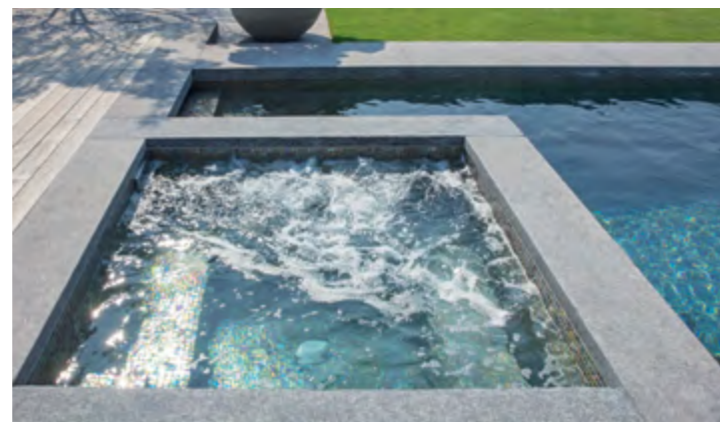

Wellness at the Highest Level

The elegant design of MLine swimming pools and whirlpools creates a sophisticated wellness atmosphere where luxury meets relaxation.

Glass mosaic adds a timeless look to both pool and spa. A wide selection of massage and air bubble features provides well-being at the touch of a button. Design and function merge into a personal retreat. From gently bubbling air jets in the whirlpool to refreshing laps in the pool — the combination offers the perfect balance

for every moment. Thanks to the wide variety of mosaic options, each spa area becomes a unique oasis tailored to your vision. From shimmering surfaces to natural colour tones, every concept can be individually realized.

MLine RivieraPool

Air bubble jets ensure pure relaxation. They deliver a gentle massage effect while also creating a revitalizing atmosphere. Embedded in elegant mosaic, they combine comfort and visual appeal.