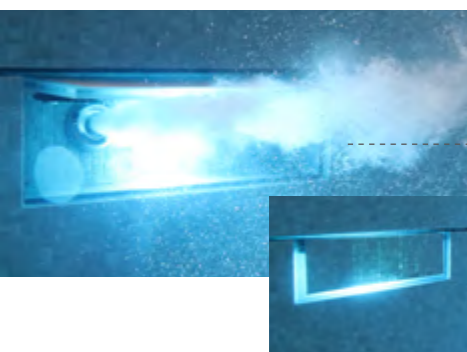

Shallow water bench

Inline bench

Roller shutter niche

INVISIBLE-CONCEPT

- Counter-current system

(Twinjet/Trijet)

Hidden behind a mosaic panel with LED lighting, this system allows powerful swimming jets to be integrated discreetly.

INVISIBLE-CONCEPT

- MLine "RS" roller shutter shaft

Combining design and safety, the retractable step forms a gentle entrance into the pool. The shallow water zone is ideal for children and non-swimmers. The roller shutter disappears invisibly beneath the bench.