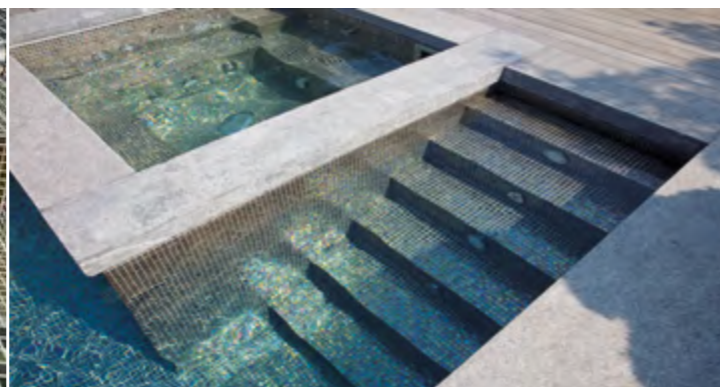

ezarri

MLine RivieraPool