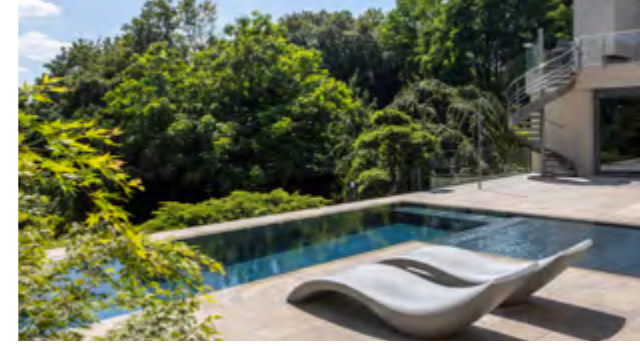

Individual Mold Construction

The MLine system offers a broad range of modular options for your dream pool. But even beyond the limits of standard modules, we realize fully customized solutions tailored to your ideas.

Whether a different staircase shape, asymmetrical design, acrylic glass panels or unique technical features — our expert

team is ready to turn your vision into reality. Let us help you design your one-of-a-kind pool concept — down to the last detail.

Shown here: RivieraPool Roman Spa with overflow channel, custom-tiled with Ezarri mosaic. A perfect spot for enjoying a sundowner by the sea.