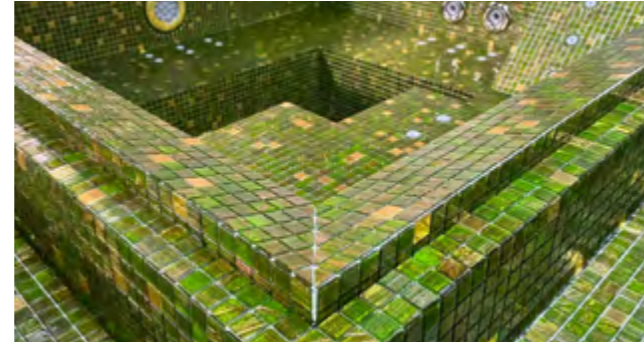

Individual Surfaces

CUSTOM SURFACE FINISHES

Your pool is as individual as you are. That's why we also offer custom surface materials in addition to glass mosaic.

Would you prefer porcelain stoneware? Natural stone? No problem. We work with selected partners to deliver your desired surface in the best possible quality. Even highly specialized projects, such

as a whirlpool lined with natural stone for 20 people, have been successfully implemented — like this one in a Berlin wellness center. Explore outstanding design and comfort at the highest level.

Whether it's tiles, stone or mosaic — we turn your ideas into reality, supported by our experienced professional network.

Unique examples of surface design in a class of its own. Are you looking for design and comfort at the highest level? Anything is possible - challenge us.