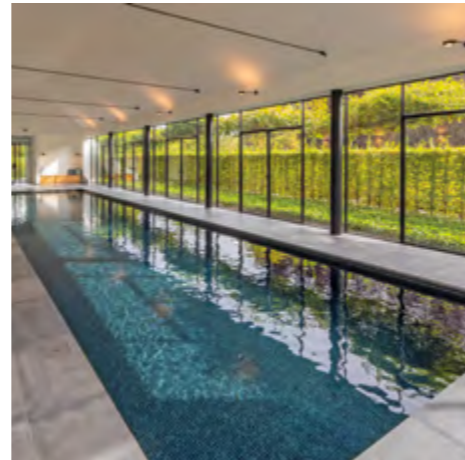

Unlimited Design Possibilities with Glass Mosaic

www.ezarri.com

EXCLUSIVE MOSAIC SURFACES

Glass mosaic is one of the most durable and luxurious materials for pool surfaces. Each small tile reflects light in a unique way — creating different color effects depending on the viewing angle and light conditions.

This variety produces a vibrant water surface and enhances the entire pool environment.

Choose from five mosaic collections by Ezarri, one of Europe's leading mosaic manufacturers. These tiles are extremely robust, easy to install, and available in countless designs.

Whether you go for the stone-like ZEN series or prefer reflective options like Iridescent, Metal, Space or Cocktail, the results are stunning.

Upon request, we're happy to work with your own chosen mosaic — if it meets our technical standards.

Choose from 5 excellent series from Ezarri ...

Zen

Cocktail

Iridescent

Metal

Space

Note: Due to printing technology, colour deviations from the original colour representation to the original mosaic are possible.

Mosaic format: 25 x 25 mm

Other colours and collections are available upon request (subject to surcharge).