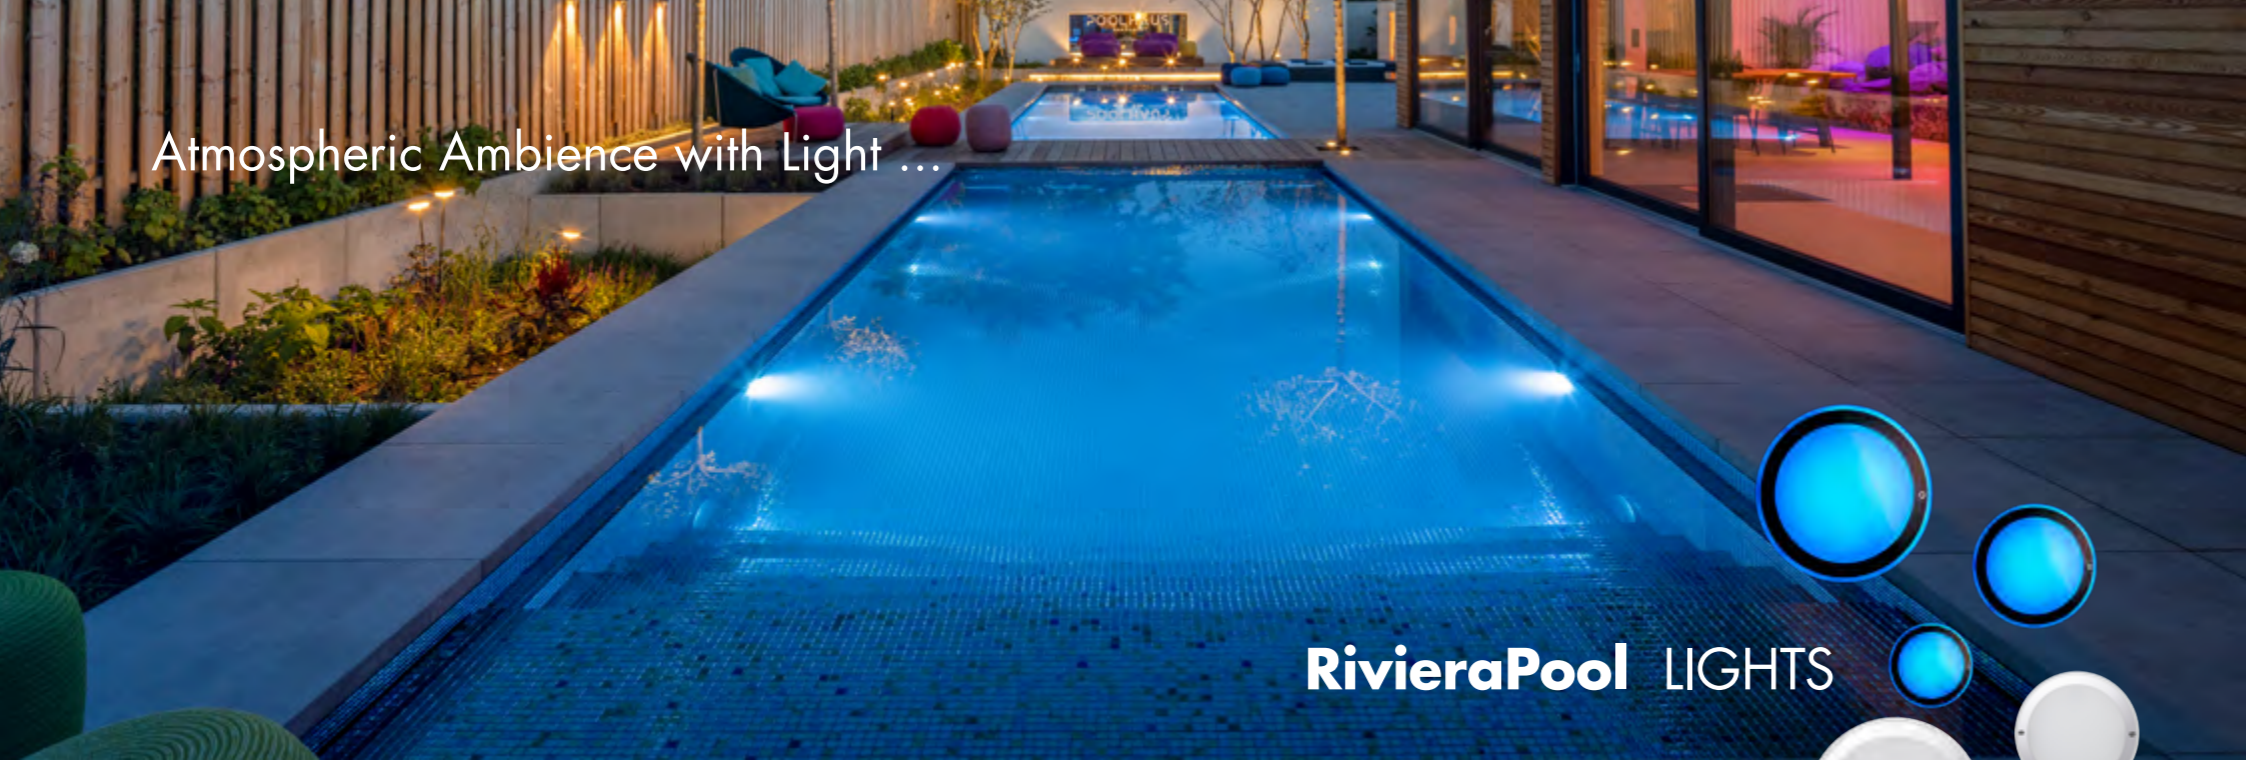

Invisible GSA installation housing

Air bubble plate

Air bubble bench

Healthstream

WATER ATTRACTIONS

Enhance your pool with massage or bubble features. All systems are integrated directly into stairs, seats, side walls or the floor — customized to your wishes.

Atmospheric Ambience with Light ...

RivieraPool LIGHTS

INVISIBLE LIGHTS

Discreet and elegant — our Invisible Lights are integrated below the roller shutter. When the cover is closed, soft indirect lighting continues to gently illuminate the water.

Experience a pool that glows — without ever seeing the light source.

LIGHTING

Lighting plays a key role in setting the mood of your pool area. Warm underwater light enhances the water's appeal and reflects gently onto nearby surfaces—walls, trees or pergolas—creating a magical, immersive scene.