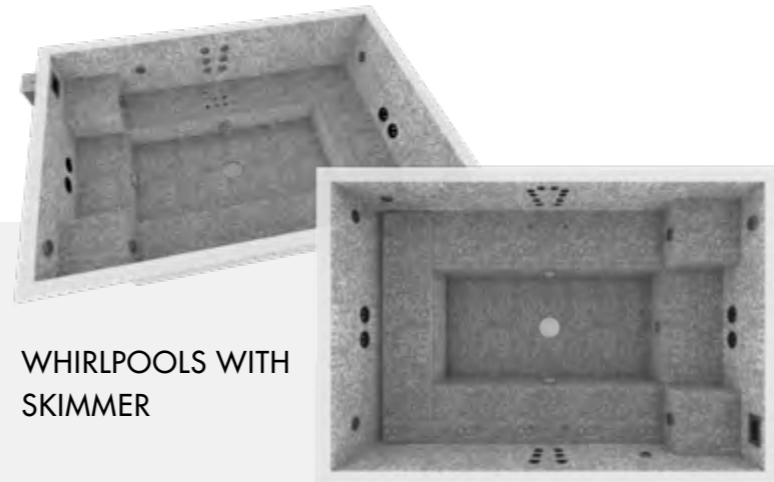

Looking for a whirlpool with tailor-made dimensions? Our new MLine spa system offers total flexibility:

Available in skimmer or overflow versions, with or without integrated roller cover. Every MLine spa includes fully equipped technology and features.

You define the size — we deliver your personalized spa. Simply provide a sketch with dimensions, choose a mosaic from

Ezarri or Sicis, and we will send you a drawing and quote. Relax with a wide range of massage and air bubble functions. Enjoy the daily luxury of a custom-designed spa.

Handcrafted, well-engineered, and delivered with precision — every spa is unique.

Match your spa to your pool: Use the same mosaic for spa, shower or steam room — for a fully coordinated design.

AVAILABLE VERSIONS:

WHIRLPOOLS WITH OVERFLOW

WHIRLPOOLS WITH SKIMMER

Wellness at the Highest Level

The elegant design of MLine swimming pools and whirlpools creates a sophisticated wellness atmosphere where luxury meets relaxation.