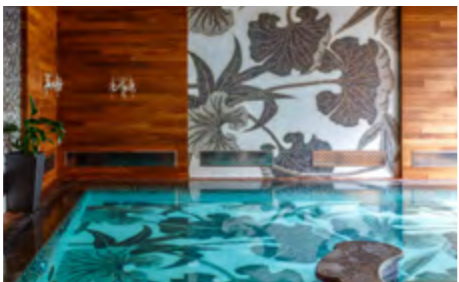

Unlimited Design Possibilities with Glass Mosaic

www.**SICIS**.com

CRAFTSMANSHIP IN THE SPA AREA

The Italian mosaic manufacturer SICIS is globally known for its artistic excellence. Based in Ravenna, Northern Italy, SICIS creates its own glass mosaics using raw materials from the region, processed in in-house furnaces.

With a palette of around 1,000 colours and a wide variety of shapes, the design options are virtually limitless. SICIS stands for mosaic craftsmanship at the highest level.

To help guide your selection, we've curated a collection of 84 colours from the Murano Smalto, Iridium and Natural lines. In addition, 18 exclusive colour blends have been developed in collaboration with RivieraPool. Looking for something beyond this? We can offer additional colours and collections on request.

With SICIS, your design dreams become reality.