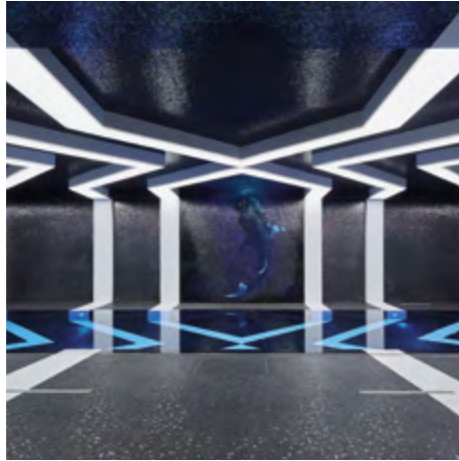

Unlimited Design Possibilities with Glass Mosaic

www.**SICIS**.com

CRAFTSMANSHIP IN THE SPA AREA

The Italian mosaic manufacturer SICIS is globally known for its artistic excellence. Based in Ravenna, Northern Italy, SICIS creates its own glass mosaics using raw materials from the region, processed in in-house furnaces.

With a palette of around 1,000 colours and a wide variety of shapes, the design options are virtually limitless. SICIS stands for mosaic craftsmanship at the highest level.

To help guide your selection, we've curated a collection of 84 colours from the Murano Smalto, Iridium and Natural lines. In addition, 18 exclusive colour blends have been developed in collaboration with RivieraPool. Looking for something beyond this? We can offer additional colours and collections on request.

With SICIS, your design dreams become reality.