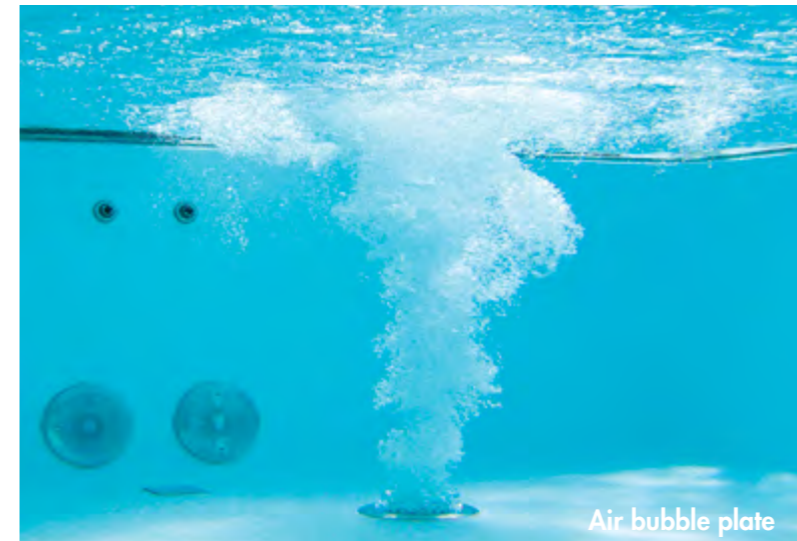

Air bubble plate