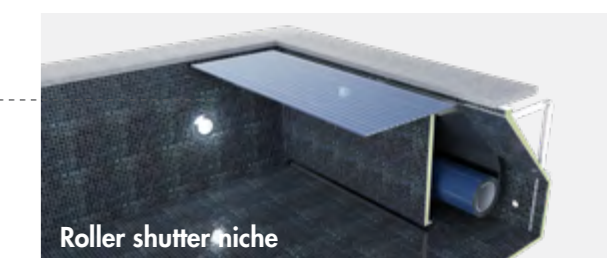

Inline bench

Roller shutter niche