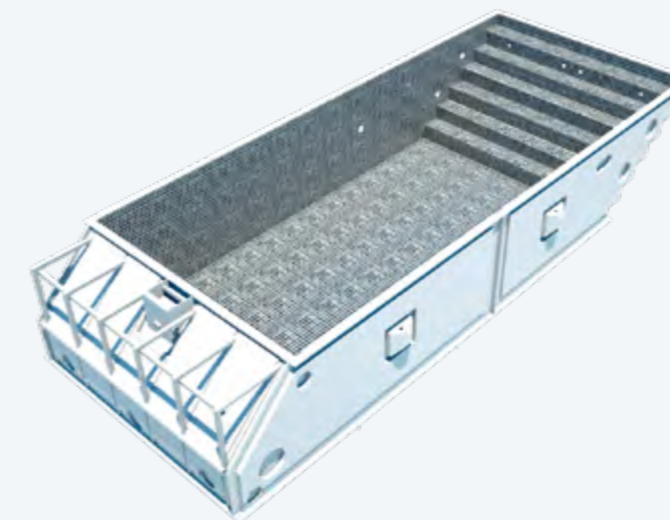

2 SHELL ELEMENTS

Pool panels are custom-manufactured to the required size and joined to form the pool shell. Special molded parts are available for stairs, roller shutters, and overflow channels.

3 ASSEMBLED SHELL

MLine
MLine

The MLine system

TRANSPORT AND INSTALLATION

Your fully tiled mosaic pool is delivered by special transport. A crane, organized by your pool dealer, lowers the pool into the pre-prepared excavation. It rests on a foundation slab and is backfilled with lean concrete as the water fills.