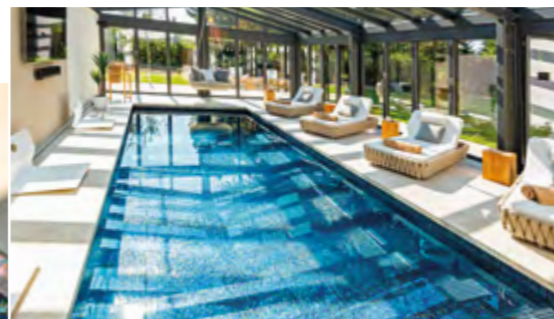

Features: High water level, Ezarri mosaic (Iridescent/Ebano Collection), infinity edge, massage bench and WetLounge.

ezarri

MLine RivieraPool

Top-class living space – Your indoor pool

Outdoor or indoor pool - with MLine, the choice is yours! A very special wellness oasis – embedded straight into the floor. A reflective surface that mirrors the spaciousness of the indoor pool. An atmosphere that invites you to relax: Taking quiet laps through a smooth water surface. Or sit in the sauna with a view of the pool ... With an Mline pool, your indoor wellness area becomes your island of relaxation.

Make your wellness dreams come true! Regular swimming benefits your body and is a health-promoting measure on its own. Sport in the water is the best therapy! If you're done relaxing, try our counter-current unit. Various jets create a unique swimming experience. Counter-swimming equipment maintains your fitness and gets your body into shape.