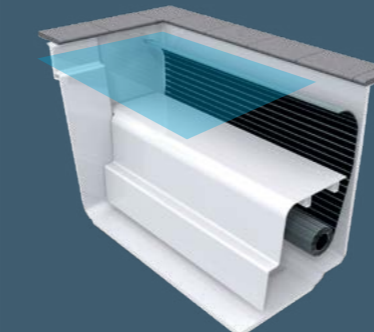

The roller shutter shaft extends the pool by 50 cm.

The roller shutter shaft extends the pool by 25 cm.

The roller shutter shaft extends the pool by 80 cm.

The niche extends the pool by approx. 35 cm and shortens the swimming length by approx. 50 cm.