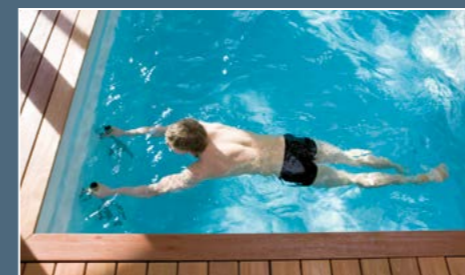

The FunPak Health and wellness highlights:

2