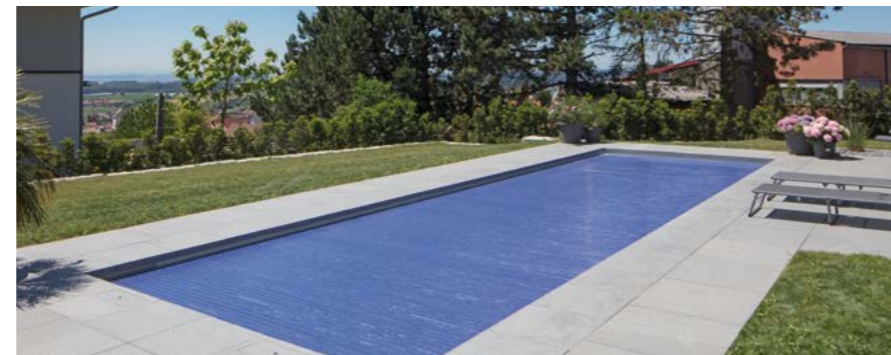

White

PVC solar

The solar PVC cover is an effective, energy-saving pool cover designed to minimise energy consumption and maximise the safety and security of those around it. Not only does the solar PVC cover keep heat within the pool, but it also utilises solar power to maintain the temperature of the pool and heat the water. The black underside keeps the water dark and prevents the growth of algae.