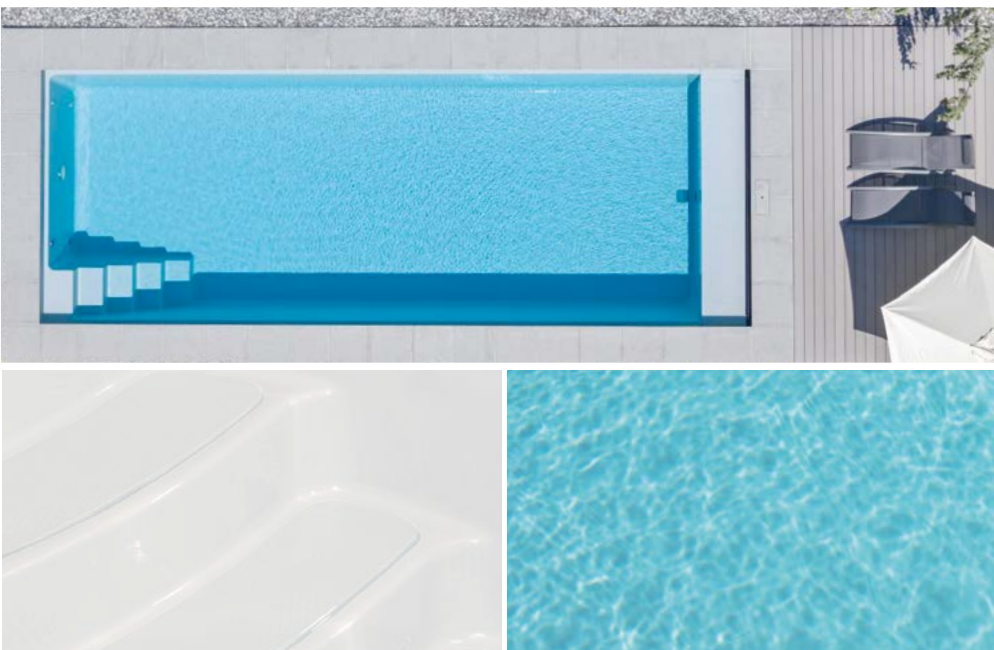

Granite maximises the reflection of the water, the pool colours blend seamlessly within the landscaping, and even in dark or rainy weather, the natural appearance of the pool will leave you breathless..

The pool colour granite stone grey delivers an impressive look and feel of real, natural stone. When paired with natural stone paving around the pool, the results are stunning. Creating the illusion that the entire pool is built from one single piece of natural stone, the granite stone grey pool looks bright and fresh in the sun and creates bold, blue water. Even if dark colours that lose their intensity and tone over time, the natural granite stone grey colour will retain its vibrancy throughout the years.

Silver grey

The pool colour silver grey offers convenience, elegance, and beauty all in one. With water shining brightly at all depths against this subtle colour, it provides a classic, clean appearance. The silver grey pool offers a modern yet timeless look that is sure to please. Creating a bright, brilliant blue hue to the water, this confident yet reserved colour is suitable for any environment, occasion, or size.

White

On a white surface, water becomes a beautiful pale blue that glistens in the sun. Polished stainless steel accessories deliver style, contrast, and elegance to the pool. White gives a bright, fresh look that is both classic and modern. The white colour gives the pool a distinct maritime style and is ideal as well for indoor pools. In the evening, the white basin provides the ultimate backdrop for an exceptional ambiance.