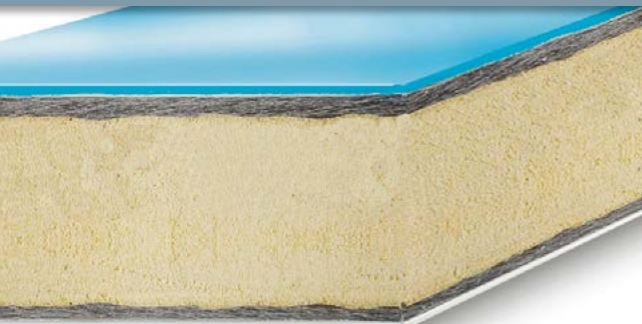

Sandwich construction and proven quality