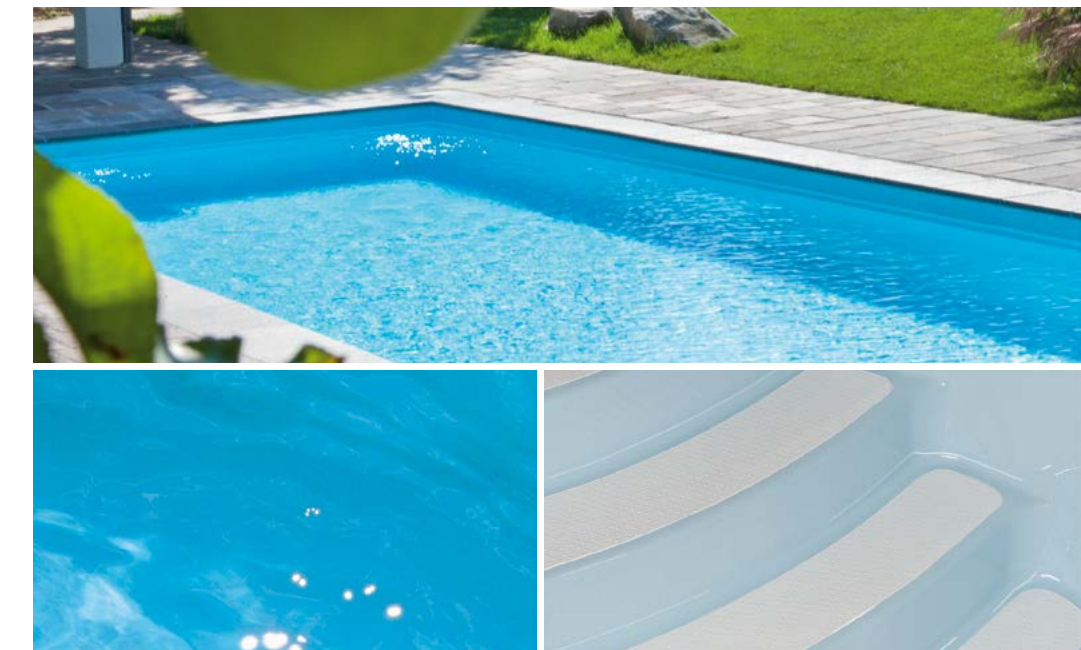

Sea blue

A delicately subtle, monochromatic moment – our sea blue colour gives your pool a deep, lush, rich appearance that is both classic and easy to maintain. With stainless-steel built-in accessories and handrails, this timeless and classy colour combination is absolute perfection for anyone who adores the look of a strong, light blue hue. The luxurious look of our sea blue basin is simply divine.