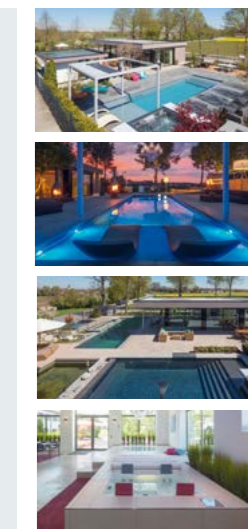

• RECORD POOL IN THE ANNIVERSARY YEAR
The largest RivieraPool swimming pool is 20 metres long and 8 metres wide. It is unique in form, function and equipment.

RivieraIndividual

• OPENING OF RIVIERAPOOL GARDENS in Bavarian Neuötting