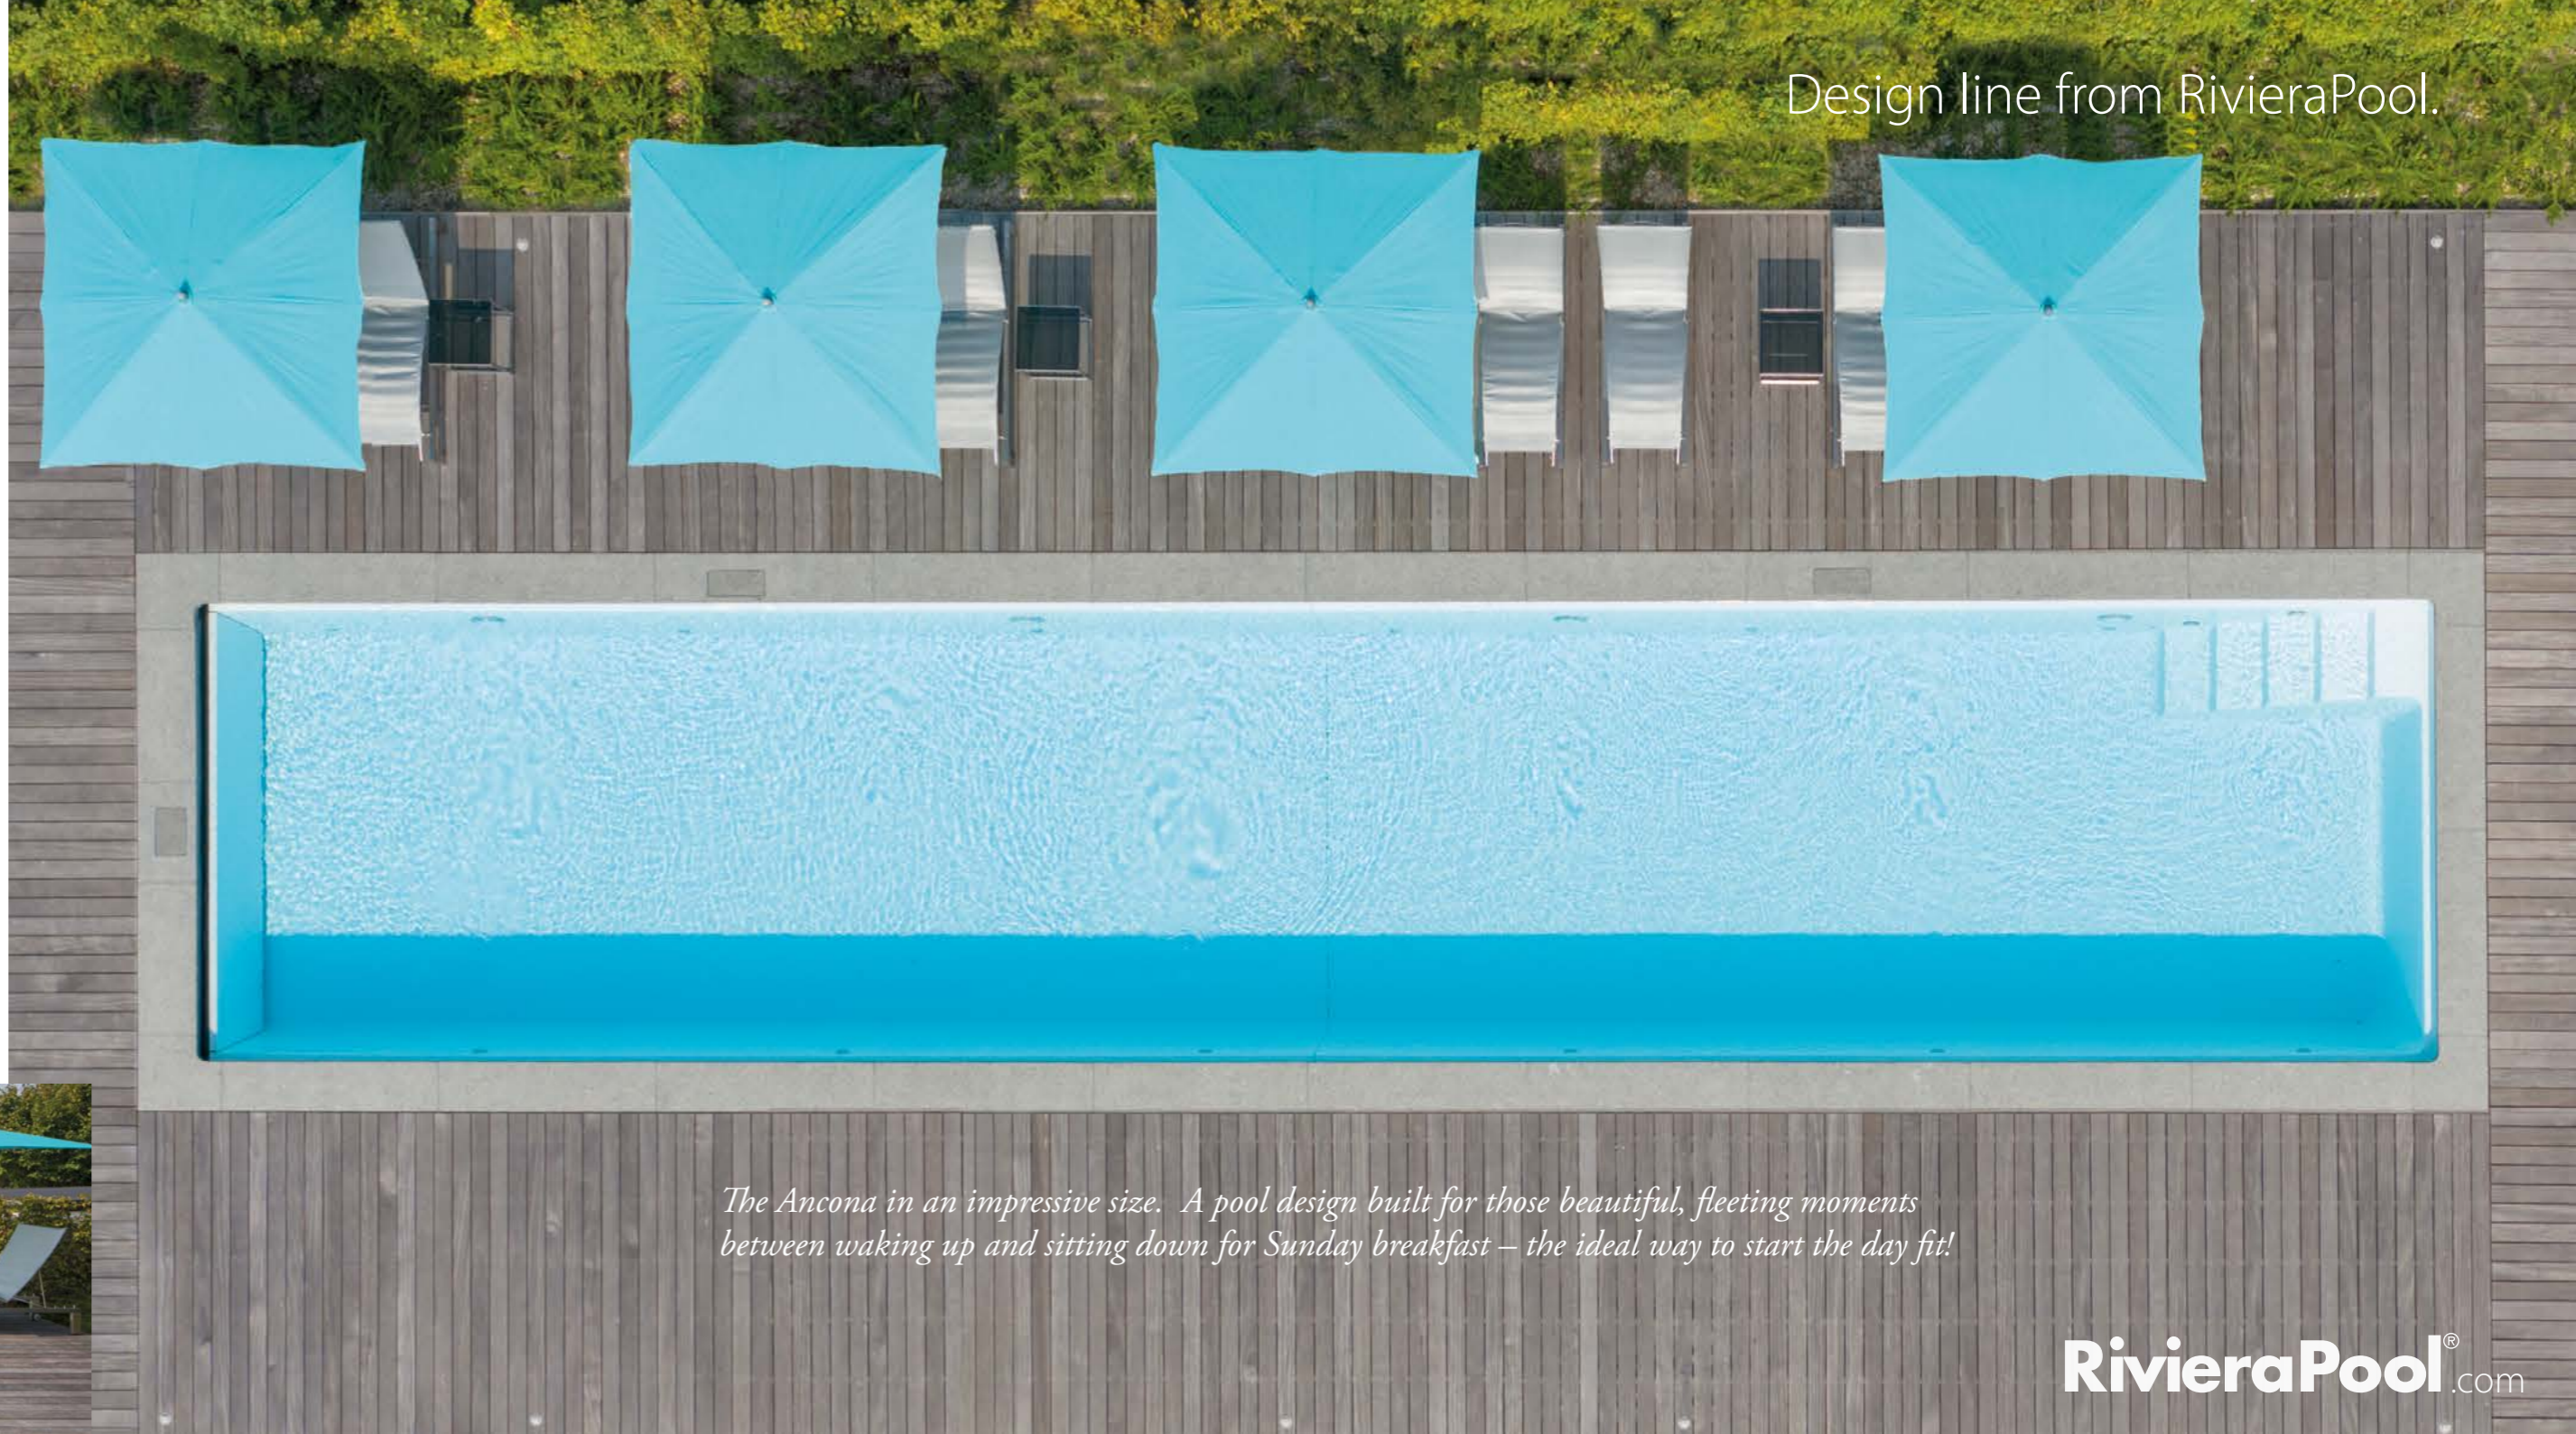

The RivieraPool D•Line series: So much more than a swimming pool.

ANCONA D-Line

Five steps: Chic and subtle

The Ancona is stylish simplicity at its very best. Possessing everything that a pool purist would want, the Ancona offers absolute calm and restraint in the lines, while also offering sleek functionality and beautiful design. From the five simple steps and the angular, stylish stainless steel handrail to the rectangular shape, the Ancona is how the D-Line focuses on form and function without losing sight of style and design. With the massage and flow system discretely integrated, users are treated to a soothing sensory experience that you can absolutely feel but can hardly see or hear. With water gently flowing along the curb of the pool, the Ancona also features the infinity channel – a unique, chic design that offers comfort with a stunning visual that is sure to be the highlight of your backyard garden.

Design line from RivieraPool.

*The Ancona in an impressive size. A pool design built for those beautiful, fleeting moments
between waking up and sitting down for Sunday breakfast – the ideal way to start the day fit!*