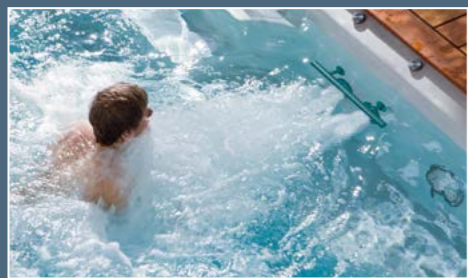

FunPak 4.2

Underwater massage

FunPak is the compact flow and massage system designed by RivieraPool that turns your Modena step-end into an active centre of fun, fitness, and relaxation. Whether you are looking for a powerful massage or a shallow rush of soothing water - FunPak delivers.

Your RivieraPool swimming pool is ready to go right from the beginning with everything installed at the factory.

Here is where the real strengths of your RivieraPool really come into play:

Functionality:

- Counter current systems help you achieve your fitness or swimming training right in your backyard - no matter how big your pool is. powerful counter-swim nozzles for active swim training, and a floor geyser, you can achieve a total body massage or terrific workout in one place.
- The Modena step offers wonderful space to relax and unwind in the sun.
- The Fun Pak: A massage package that transforms your Modena step-end to an active centre of rest, comfort, and relaxation. With two powerful massage jets for the lower back, six microjet massage jets radiating at specific points on the left and right of the spine, two
- Aqua Fitness: Achieving your daily water aerobics goals is easy with our counter-current system. RivieraPool swimming pools also feature handrails for exercises on the feet and knees, as well as matching handles for exercises for the hips and arm rests for training the spine.

1