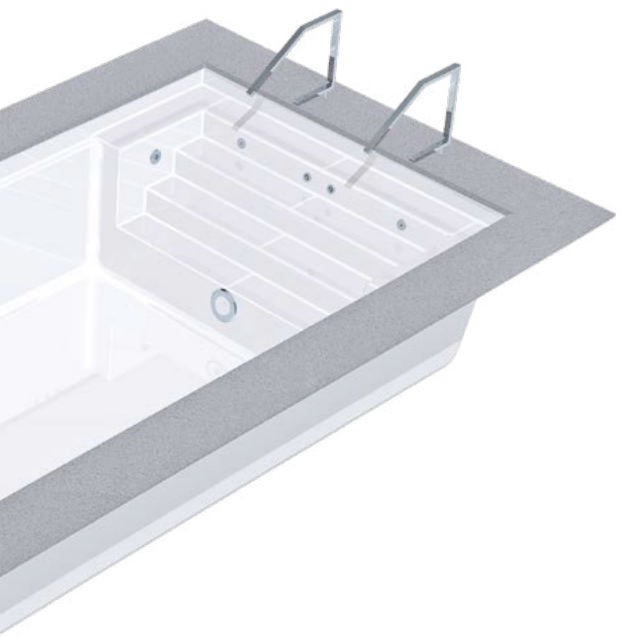

LINEAR D-Line

Four steps:
Design across the board.

The Linear is a stunningly straight, simple, and clean pool that embraces the brilliant elegance of nature while offering modern advances in swimming technology. Delivering clear lines that drive towards the water and across the stairs, the granicite-coloured pool surface and the dark natural stone form a perfect visual display and a harmonious transition into the water. The Linear offers a beautiful visual experience all-year long – even in the winter. With the counter-current and massage system installed

as discretely as possible, the Linear features soothing moving water that you can feel but hardly see. The counter-swimming system is installed in the step end of the pool, with the suction coming from the roller shutter box, providing instant access to a robust workout without leaving the comfort of your pool.