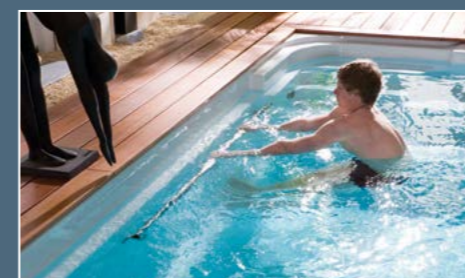

The FunPak Health and wellness highlights:

2