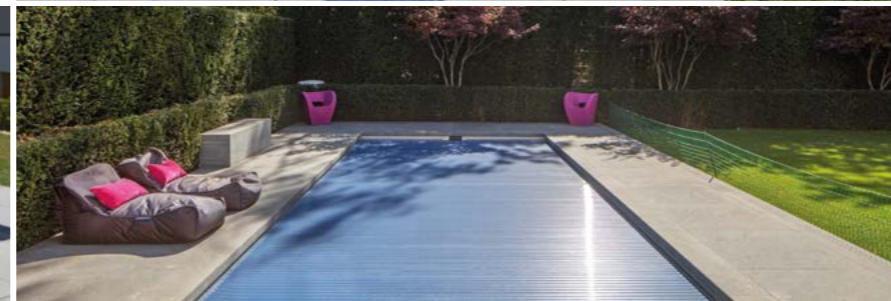

PVC solar

The solar PVC cover is an effective, energy-saving pool cover designed to minimise energy consumption and maximise the safety and security of those around it. Not only does the solar PVC cover keep heat within the pool, but it also utilises solar power to maintain the temperature of the pool and heat the water. The black underside keeps the water dark and prevents the growth of algae.