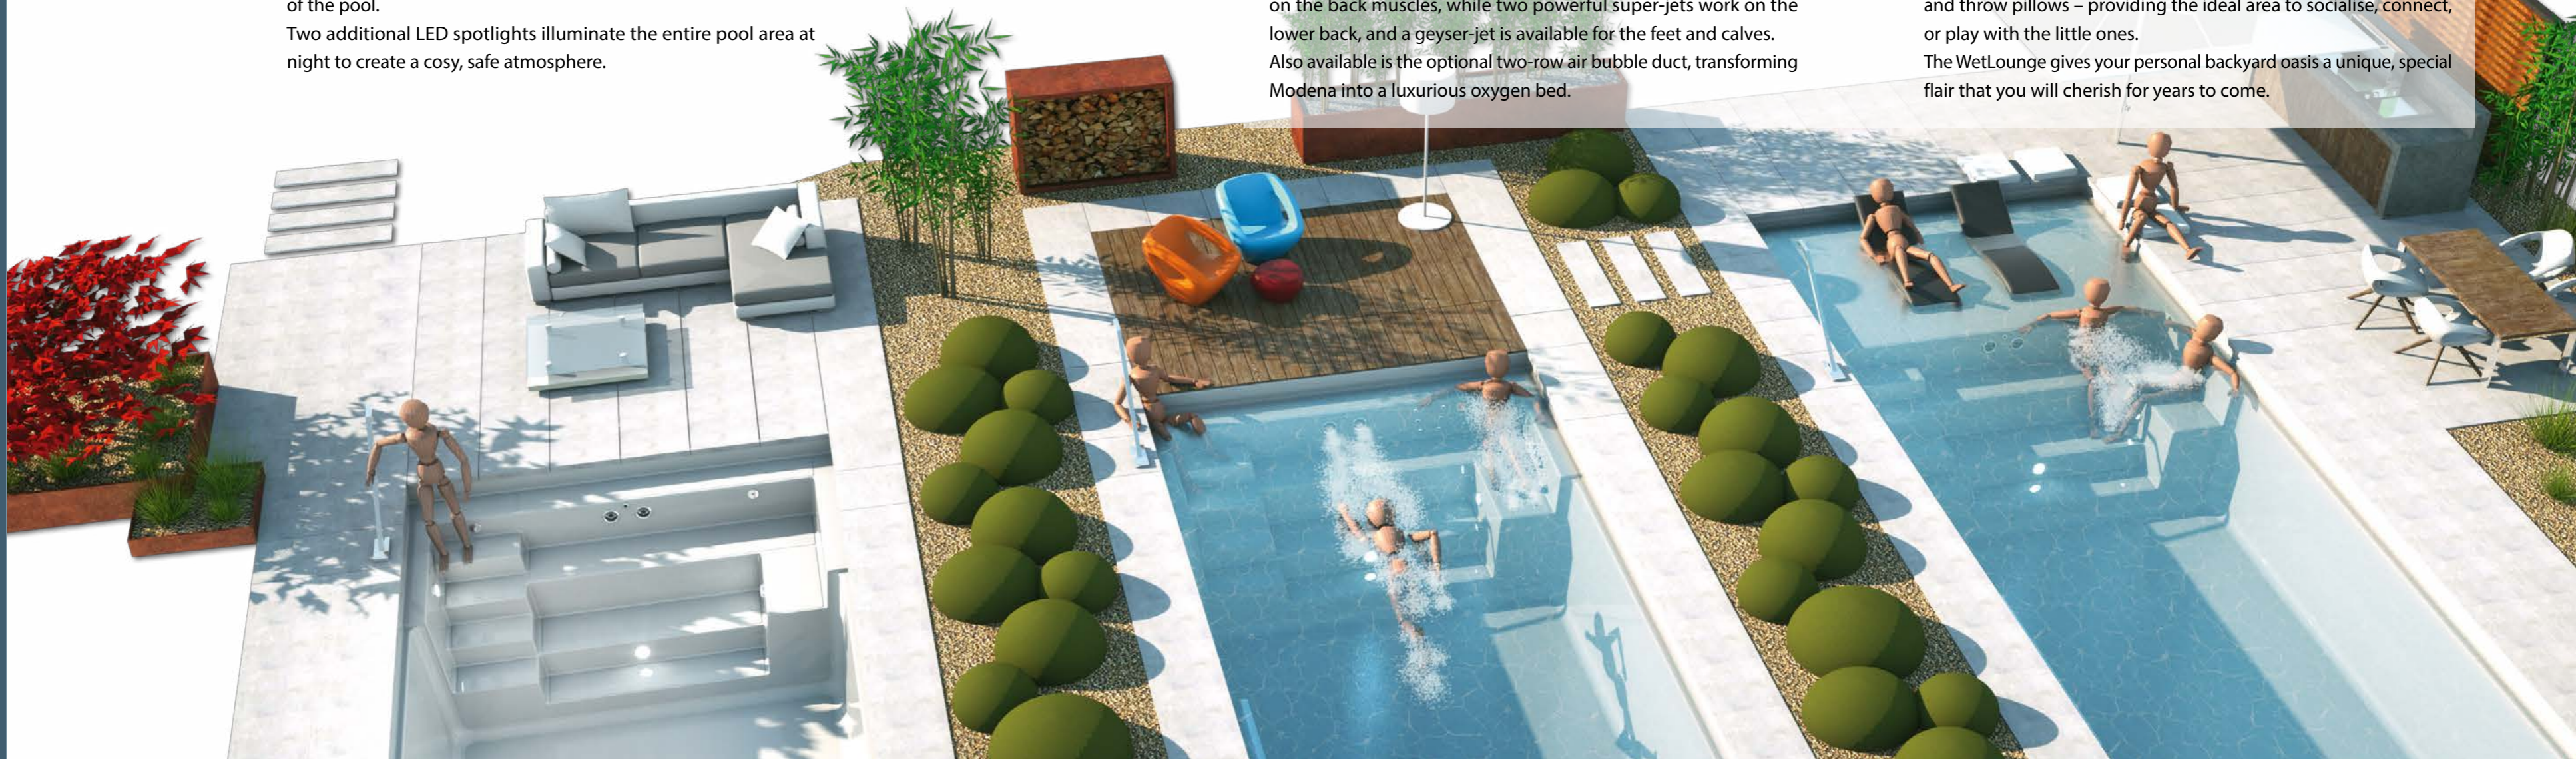

technical elements, leaving the chic and sleek pool the focal point of your own personal backyard oasis. The RivieraPool D•Line pool series offers industry-leading customisation options that maximise your personal expression, from a natural stone pool deck to a seamlessly designed surface that appears to be cast from a single piece, a picturesque Infinity Channel with sweeping panoramic views to a WetLounge designed for entertaining, and anything in between – the RivieraPool D•Line pool series allows you to create your own water-centred sanctuary right in your own backyard. Explore, imagine, and discover the possibilities of designing your own water garden through the following pages.

1 Simple and functional

Featuring a simple, yet functional staircase designed to offer easy access to everyone, the 6-step entry extends to the pool floor and provides a safe, secure method of entry and exit for all guests. The large sitting and reclining steps offer plenty of space for the whole family – offering a variety of heights and angles across the corners of the pool.

3 The WetLounge®

The enjoyment we get from a pool goes so far beyond just seeing, feeling, and moving in the water – and that is where the WetLounge comes in. The WetLounge is a water terrace within the pool. An eye-catching visual display of beautiful coloured lighting and a fire bowl at night, this relaxation zone is complete with lounge furniture and throw pillows – providing the ideal area to socialise, connect, or play with the little ones. The WetLounge gives your personal backyard oasis a unique, special flair that you will cherish for years to come.

and beauty that will leave you breathless. Ideal for entertaining, relaxing, exercising, or spending time with friends and family, the Rom offers timeless elegance, chic simplicity, and aesthetic elevation to any backyard or water garden.