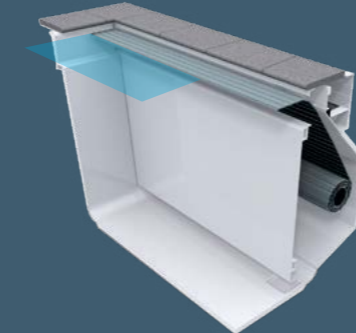

The roller shutter shaft extends the pool by 50 cm.

The roller shutter shaft extends the pool by 25 cm.

The roller shutter shaft extends the pool by 80 cm.

The niche extends the pool by approx. 35 cm and shortens the swimming length by approx. 50 cm.