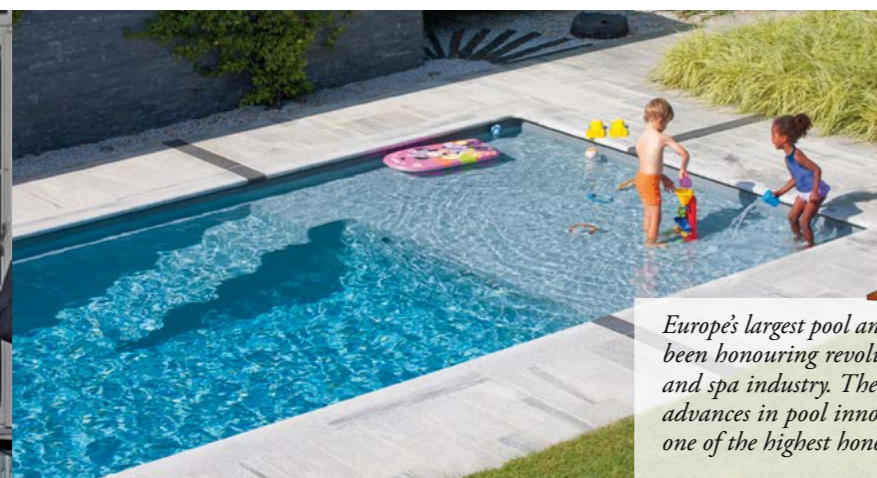

WET LOUNGE® – The shallow water zone

RivieraPool is proud to have launched the first-of-its-kind shallow water zone for prefabricated pools. Catching the eye of the judges at the Golden Wave Awards in 2015, the WetLounge was one of the innovative and key factors in RivieraPool receiving the main prize in the swimming pool category.

The WetLounge is an extension of the pool, adding an additional 2 metres to the overall size. At 15 centimetres deep, the WetLounge creates a completely new living and leisure space that is both functional, attractive, and stylish. By incorporating seating areas and lounge furniture into the design of the pool, the WetLounge delivers a lagoon-like environment. With the addition of a brilliant fire bowl centrepiece and

LED lighting, the WetLounge transforms any backyard space into a world-class lounging area that is sure to impress. When creating the WetLounge, RivieraPool designers set out to reimagine the design and functionality of the backyard swimming pool and water garden – and the results are nothing short of spectacular. The WetLounge transforms any space into a serene water sanctuary. Staging a space that replicated life by the water, RivieraPool created the WetLounge to help homeowners create a little piece of paradise in the comfort of their backyard. Designed to become the epicentre of the homeowner's social life, the WetLounge was always envisioned to be a place where friends and family came together to connect, relax, and celebrate.