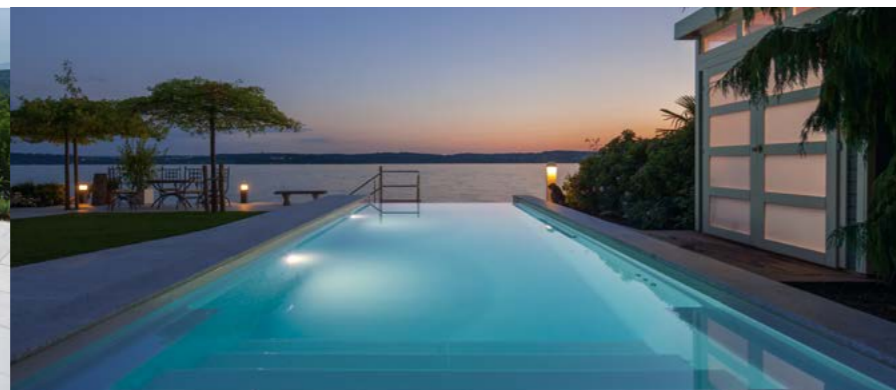

Same pool...but featuring our infinity channel, offering a unique feature and highlight alongside a nearby lake.