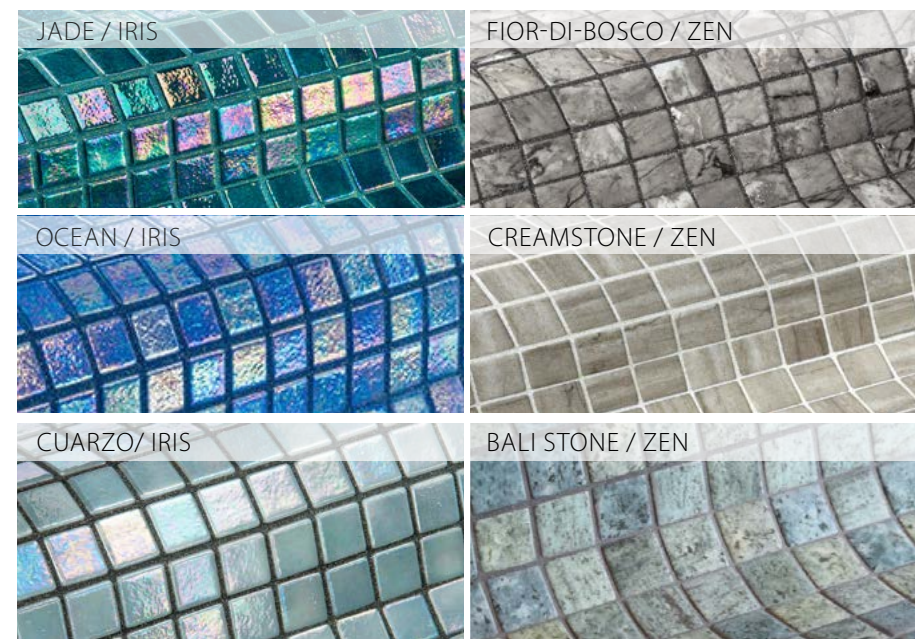

New!

Decorative tile crafted from glass mosaic.

Enhance the visual brilliance of your Riviera Pool with elegant, decorative glass mosaic tile from Ezarri. Choose from a variety of colours, textures, and materials.

View additional colours at:

Infinity edge

A deeper overflow channel designed to allow water to smoothly and elegantly fall from the size of the pool while creating a stunning panoramic view, the infinity edge is the ultimate way to stage your pool for maximum aesthetic appeal. For those who have a beautiful view of a luscious landscape that overlooks a lake, river, or sea, this functional and efficient panorama channel is an absolute must. The prefabricated materials are designed and engineered specifically to provide maximum functionality with minimal visual disruption – creating an elegant and seamless experience that will leave you breathless. Contact your RivieraPool specialist to create your own unique infinity experience and receive a personalised quote.