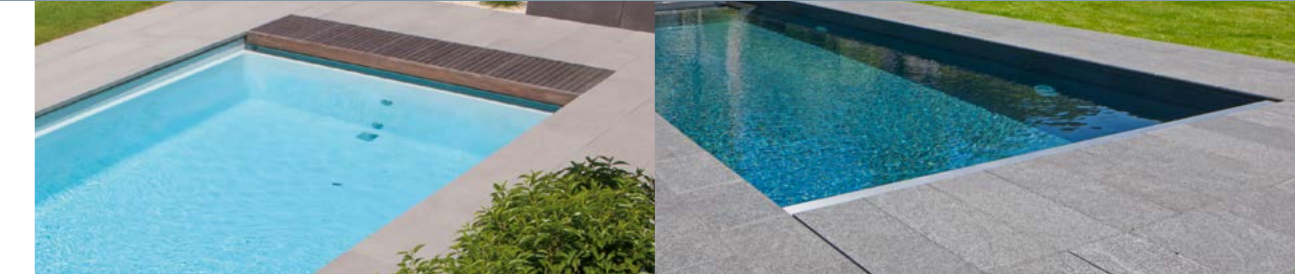

Underfloor roller shutter shaft

- No loss of swimming length, straight pool wall.
- Cover made of durable wood or stone at the same level as the coping stones, delivering easy and direct access to the roller shutters and roll-up fixture.

4