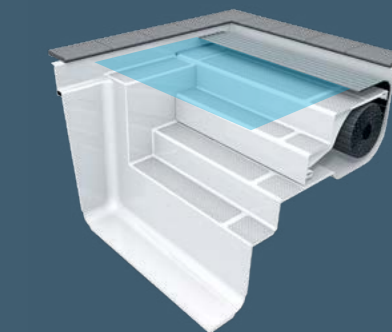

The roller shutter shaft extends the pool by 25 cm.