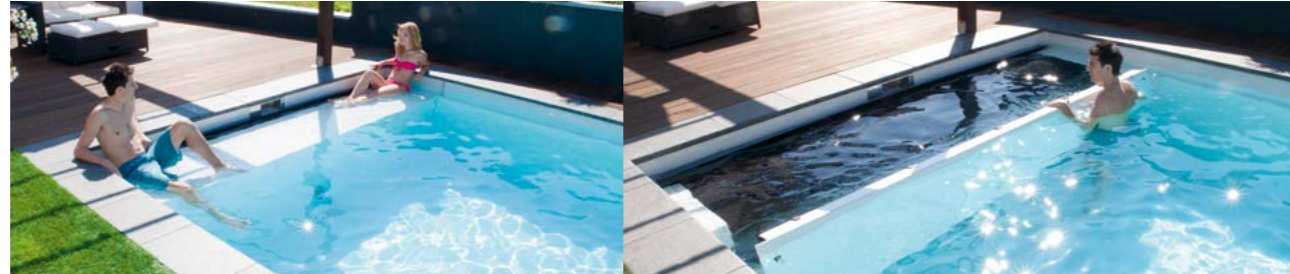

RivieraPool roller shutter systems

Thermosafe roller shutter covers are generally installed in underfloor systems. The roller shutter is discretely rolled up below the water level.

Thermosafe advantages:

- The cover is expertly engineered and installed below the water surface, delivering a discrete and seamless appearance that requires no additional covering.
- The cover remains clean and disinfected with the carefully filtered pool water, preventing dirt from sticking.
- Any dirt deposits can be quickly, easily, and effortlessly vacuumed using a vacuum cleaner connected to the skimmer.

There are **five variants** available of the underfloor roller shutters designed exclusively for our prefabricated pools.

1 Roller shutter shaft Integra 2-13:

- No loss of swimming length or space.
- The cover is installed below the watersurface, creating a flatwater bench for lounging.
- No annoying or intrusive cover elements in or around the pool surface.
- Extended high-water level up to 5 cm below the coping stones is available.
- Easy, secure access through the hinged cover. The cover can be easily opened and folded forward.