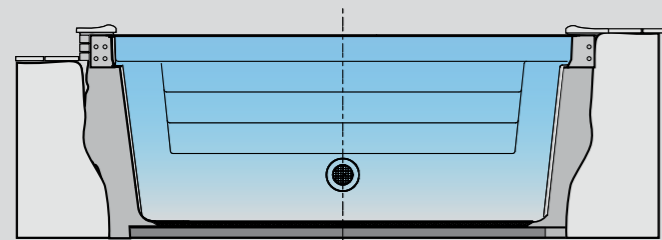

Installation on a base plate. Method for outdoor pools.