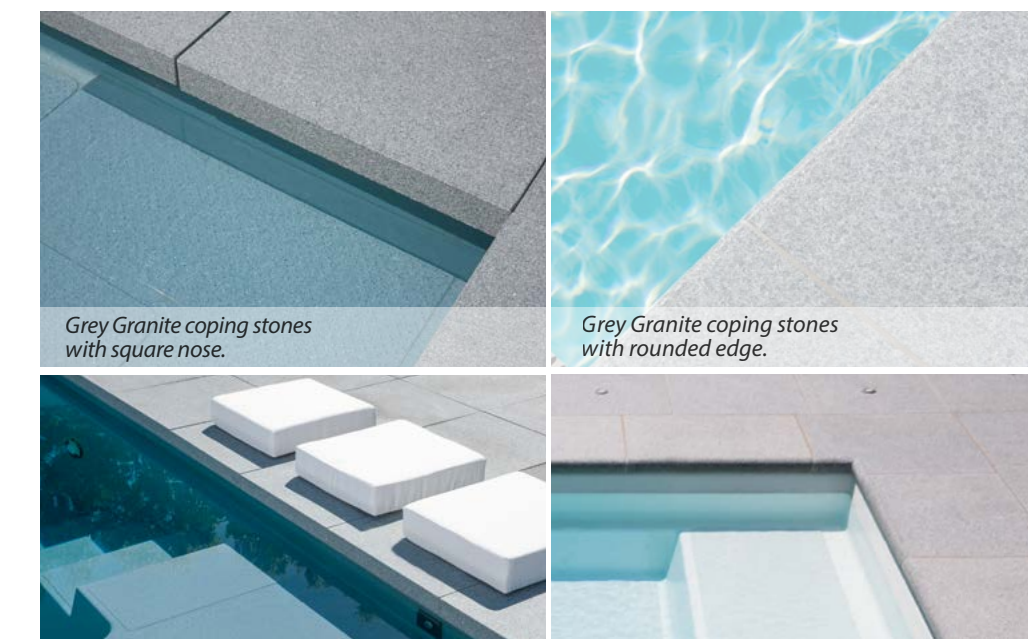

View additional colours at:

Infinity edge

A deeper overflow channel designed to allow water to smoothly and elegantly fall from the size of the pool while creating a stunning panoramic view, the infinity edge is the ultimate way to stage your pool for maximum aesthetic appeal. For those who have a beautiful view of a luscious landscape that overlooks a lake, river, or sea, this functional and efficient panorama channel is an absolute must. The prefabricated materials are designed and engineered specifically to provide maximum functionality with minimal visual disruption – creating an elegant and seamless experience that will leave you breathless. Contact your RivieraPool specialist to create your own unique infinity experience and receive a personalised quote.

Handrails and grab rails

At RivieraPool, safety and security is our number one priority. Every D-Line pool features high-quality, premium stainless-steel handrails and grab rails that have been customised and designed exclusively for RivieraPool. Chic, smart, and safe, RivieraPool handrails and grab rails are the perfect match to our iconic D-Line and provide security as well as style.

Natural stone design and style

RivieraPool creates a discrete and elegant hidden edge that sits right below the surface of the water. Using beautiful, overhanging natural stones, a hidden edge creates a visual illusion of a high water level.

Our granicite pool colour is crafted to give the appearance and illusion of a naturally occurring, single cast piece of stone – delivering a streamlined and remarkable visual experience that will elevate the atmosphere of your backyard water garden and provide unsurpassed harmony to your home.