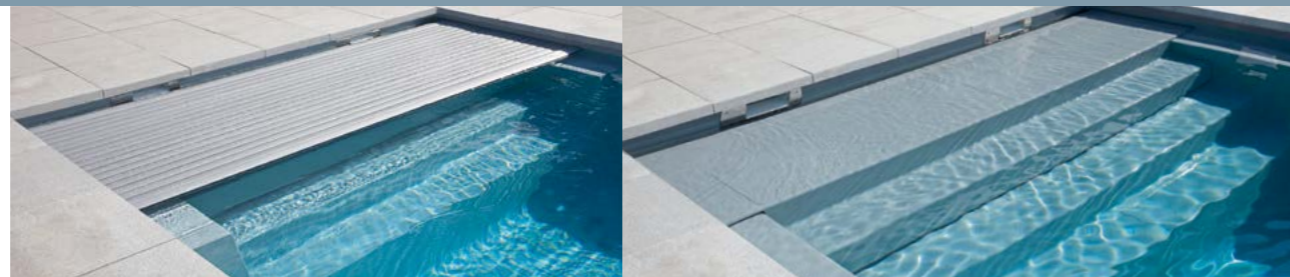

2 Linear RS roller shutter shaft

- Seamlessly integrated and expertly installed roller shutter shaft in the staircase.
- The upper step is twice as wide, creating a flatwater sitting, lying, and lounging area.
- The first two steps are designed to double as a lid with hinges, allowing for easy opening and access.