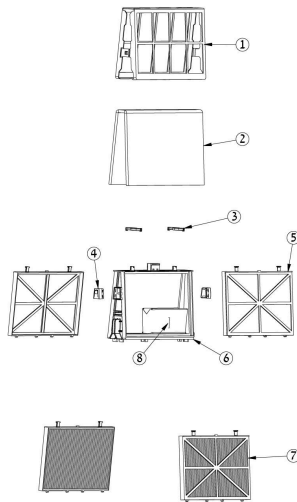

DOLPHIN M500 PVC

Item	Item Number	Description	Price
28.05	9991503-ASSY	NEW CADDY SCREW KIT	
28.06	9980678	CABLE HOLDER	
28.07	4197023-ASSY	PROFILE AL. CADDY + INSERT ASSY	
28.07-1	4197024-ASSY	PROFILE AL. CADDY LIBERTY+INSERT	
28.08	9980681	WHEEL FOR CADDY OM	
28.09	9980672	WHEEL COVER NEW CADDY	
28.10	9980670	BASE CADDY	
29	99954226-ASSY	RCU DYN 2010	
30	9991273	RETROFIT FOR CABLE CON. 2010	
30.01	9985048	CABLE CONN.THREE PIN	
30.02	1811404	CABLE CONNECTOR	
30.03	9985027	PLASTIC WASHER 7MM X 2MM	
30.04	3861002	RK RING FOR CABLE CONN.	
30.05	9980025	GLANDE WASHER 13MM	
30.06	9980728	NUT FOR MBU TERMINAL 2010	
31	9995679-ASSY	POWER SUPPLY DYNAMIC WT+BTRF	
31.01	5020012	AMPH. SOCKET COVER FOR P.S	
31.02	5020011	AMPH. SOCKET FOR P.S	
31.03		CABLE FOR P.S.-CATALOG KIT	
31.03.01	5898411LF	CABLE SWITCHING POWER SUPPLY EU	
31.03.02	5898412LF	CABLE SWITCHING POWER SUP. - USA	
31.03.03	5898413LF	CABLE SWITCHING POWER SUP. - ISR	
31.03.04	5898414LF	CABLE SWITCHING POWER SUP. - CH	
31.03.05	5898416LF	CABLE SWITCHING POWER SUP. - AR	
31.03.06	5898417LF	CABLE SWITCHING POWER SUP. - UK	
31.03.07	5898418LF	CABLE SWITCHING POWER SUP. - JP	
31.03.08	5898419LF	POWER SUPPLY CABLE - SA	
31.03.09	5898420LF	CABLE SWITCHING POWER SUP. - BR	
31.03.10	5898421LF	CABLE SWITCHING POWER SUP. - CL	
31.03.11	5898423LF	CABLE SWITCHING P.S+RCD - AUS	
31.03.12	5898424LF	CABLE SWITCHING P.S CHINA	
31.03.14	5898426LF	CABLE SWITCHING P.S THAILAND	
31.A	3379212	SCREW KA30X12 WN1412 A2	
32	5000009	AMPHENOL PLUG	
33	9995090	CABLE FLOAT ASSY	
A	3379720-A	SCREW KA50X20 WN1412	
B	3379440-A	SCREW KA50X12 A2 WN1412	

11 MOTOR UNIT DYN 2010-CATALOG KIT

P/N: 8170159 SEPTEMBER 2010

11.03 RETROFIT FOR CABLE CON. 2010

September 2004 - 8170051

12 FILTERS DOL.2010 - CATALOG KIT

8170148 - JANUARY 2010

21 ACTIVE BRUSH DYN ASSY

8170147 - JANUARY 2010