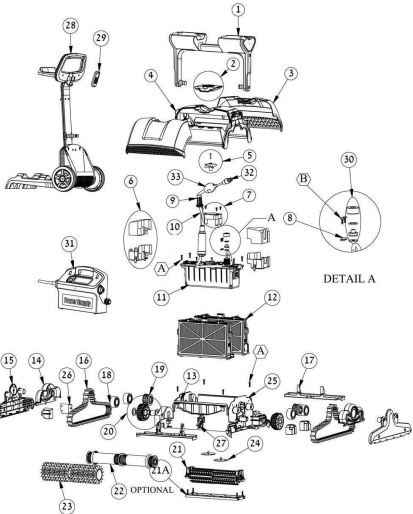

DOLPHIN M500 PVC