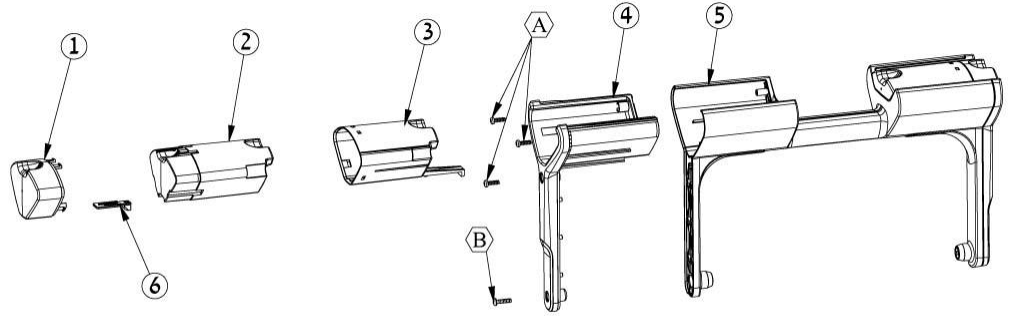

01 HANDLE ASSY M400/M500