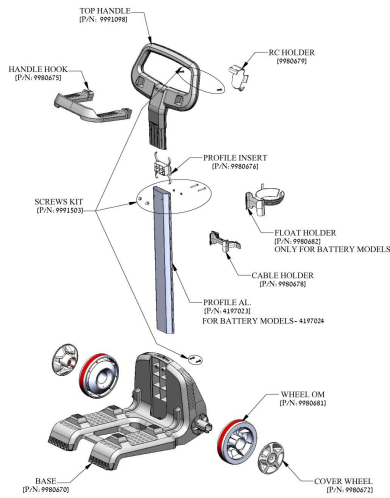

22 WHEEL ASSY FOR TIM.TRACK-DYN DB

23 BRUSHES- DYN GREY -CATALOG KIT

January 05 P/No 8170654

28 CADDY 2011

P/N: 991679-ASSY
SEPTEMBER 2011

31 POWER SUPPLY DYNAMIC WT+BTRF

8170149 - JANUARY 2010

31.03 CABLE FOR P.S.-CATALOG KIT