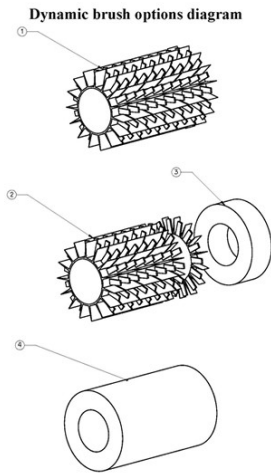

23 BRUSHES- DYN GREY -CATALOG KIT

January 05 P/No 8170654