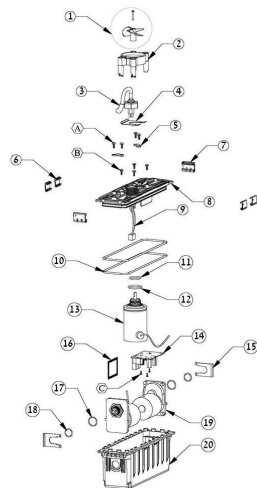

10 CABLE ASSY DYN DIY 18M'-CATALOG

11 MOTOR UNIT DYN 2010-CATALOG KIT

P/N: 8170159 SEPTEMBER 2010