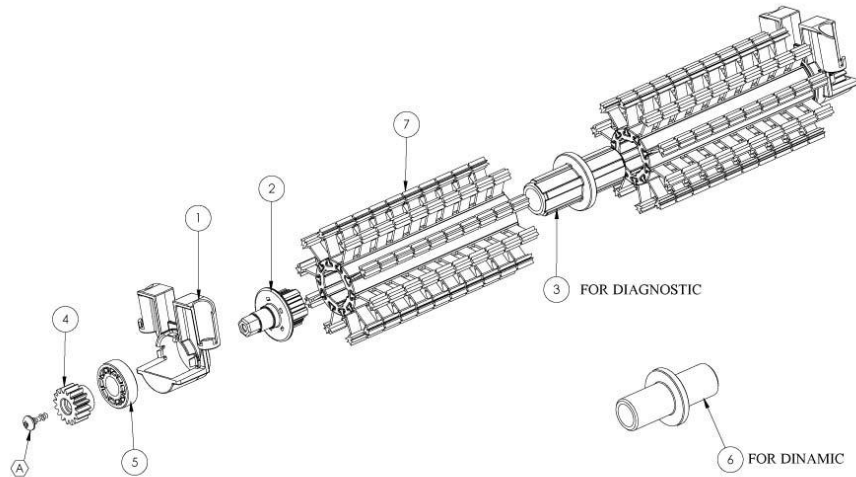

21 ACTIVE BRUSH DYN ASSY