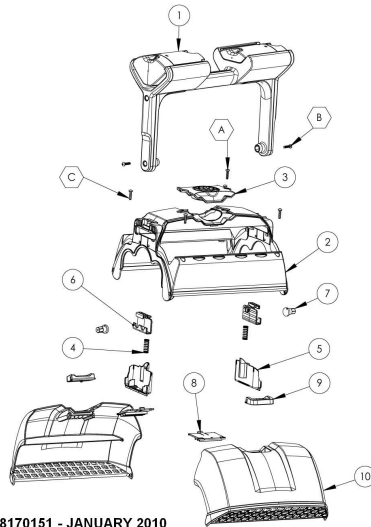

DOLPHIN M500 PVC

Item	Item Number	Description	Price
28.05	9991503-ASSY	NEW CADDY SCREW KIT	
28.06	9980678	CABLE HOLDER	
28.07	4197023-ASSY	PROFILE AL. CADDY + INSERT ASSY	
28.07-1	4197024-ASSY	PROFILE AL. CADDY LIBERTY+INSERT	
28.08	9980681	WHEEL FOR CADDY OM	
28.09	9980672	WHEEL COVER NEW CADDY	
28.10	9980670	BASE CADDY	
29	99954226-ASSY	RCU DYN 2010	
30	9991273	RETROFIT FOR CABLE CON. 2010	
30.01	9985048	CABLE CONN.THREE PIN	
30.02	1811404	CABLE CONNECTOR	
30.03	9985027	PLASTIC WASHER 7MM X 2MM	
30.04	3861002	RK RING FOR CABLE CONN.	
30.05	9980025	GLANDE WASHER 13MM	
30.06	9980728	NUT FOR MBU TERMINAL 2010	
31	9995679-ASSY	POWER SUPPLY DYNAMIC WT+BTRF	
31.01	5020012	AMPH. SOCKET COVER FOR P.S	
31.02	5020011	AMPH. SOCKET FOR P.S	
31.03		CABLE FOR P.S.-CATALOG KIT	
31.03.01	5898411LF	CABLE SWITCHING POWER SUPPLY EU	
31.03.02	5898412LF	CABLE SWITCHING POWER SUP. - USA	
31.03.03	5898413LF	CABLE SWITCHING POWER SUP. - ISR	
31.03.04	5898414LF	CABLE SWITCHING POWER SUP. - CH	
31.03.05	5898416LF	CABLE SWITCHING POWER SUP. - AR	
31.03.06	5898417LF	CABLE SWITCHING POWER SUP. - UK	
31.03.07	5898418LF	CABLE SWITCHING POWER SUP. - JP	
31.03.08	5898419LF	POWER SUPPLY CABLE - SA	
31.03.09	5898420LF	CABLE SWITCHING POWER SUP. - BR	
31.03.10	5898421LF	CABLE SWITCHING POWER SUP. - CL	
31.03.11	5898423LF	CABLE SWITCHING P.S+RCD - AUS	
31.03.12	5898424LF	CABLE SWITCHING P.S CHINA	
31.03.14	5898426LF	CABLE SWITCHING P.S THAILAND	
31.A	3379212	SCREW KA30X12 WN1412 A2	
32	5000009	AMPHENOL PLUG	
33	9995090	CABLE FLOAT ASSY	
A	3379720-A	SCREW KA50X20 WN1412	
B	3379440-A	SCREW KA50X12 A2 WN1412	

DOLPHIN M500 PVC

DOLPHIN M500 PVC

DOLPHIN M500 PVC

01 HANDLE ASSY M400/M500

8170150 - JANUARY 2010

04 OUTER CASING M400/M500

8170151 - JANUARY 2010

10 CABLE ASSY DYN DIY 18M'-CATALOG