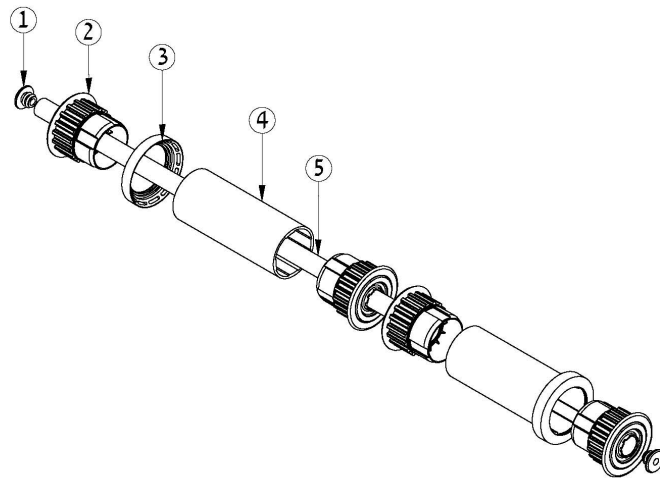

22 WHEEL ASSY FOR TIM.TRACK-DYN DB