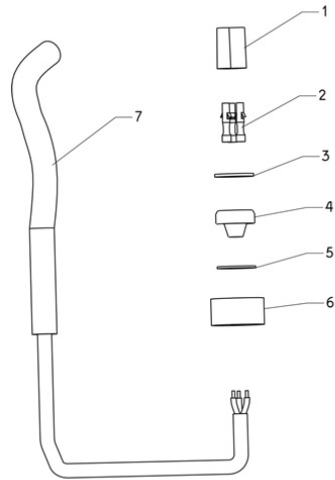

11.03 RETROFIT FOR CABLE CON. 2010