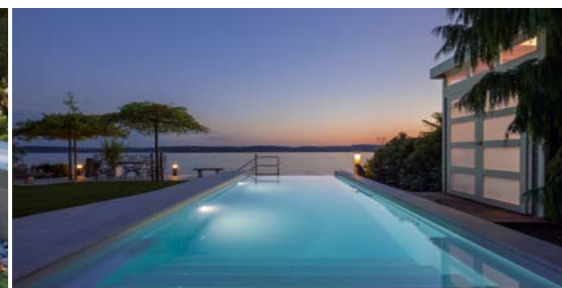

... FOR A PANORAMIC VIEW

MOSAIC TILES FROM EZARRI