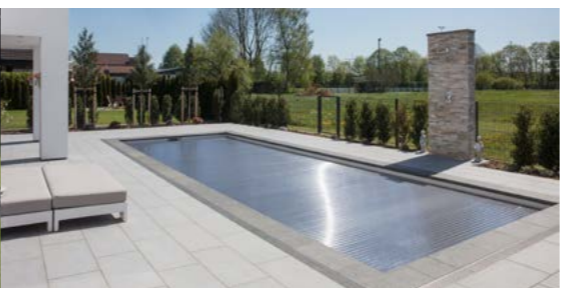

Why RivieraPool?

DESIGN

All RivieraPool products are characterised by clear lines, clear structures, and many design details. Without disruptive technical elements, our products are always the focus and give a lot of freedom for individual integration into your planning, whether for building projects or your own private wellness oasis.

Various extensions make your pool more than just a basin full of water. An infinity channel provides a wide panoramic view, a WetLounge creates a seating and lounging

area for your outdoor furniture, unique light and colour reflections through the use of glass mosaic, everything that makes your pool the highlight of the garden ...

These extensions can be used for all prefabricated pools and minipools.

Please visit our website for additional information and examples.

www.rivierapool.com

QUALITY

Since 1964 we have only used the highest quality materials for our products. Through decades of experience paired with consistent quality management, we ensure that you receive a product that gives you many years of pleasure. We have the highest quality standards - we grant extensive guarantee commitments.

FUNCTIONALITY

When you purchase an automobile, you expect the manufacturer to have taken the time to explore every aspect of safety, low operating costs, longevity and driving pleasure. After all, it is a product that has been perfected and laboured over to create a universally loved experience that everyone can agree on. This is exactly what you can expect from your RivieraPool.