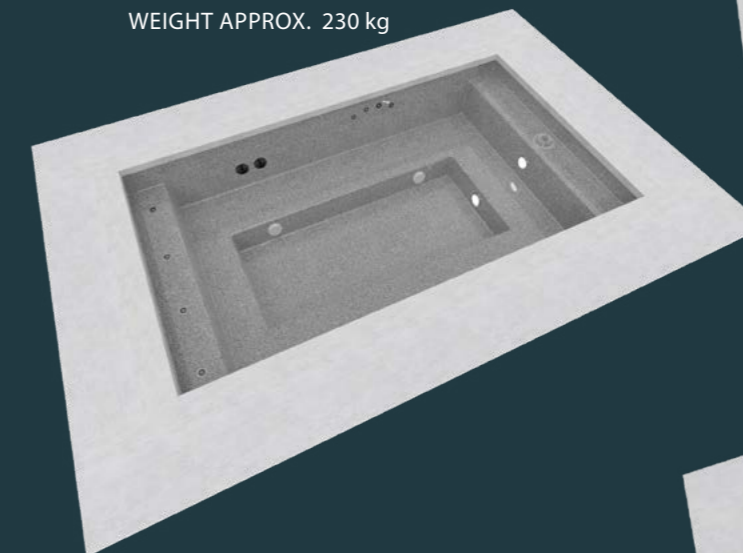

Minipools – compact and
creative

CSIDE 21
DIMENSIONS 210 cm x 210 cm x 80 cm
CAPACITY APPROX. 1.900 Litres
WEIGHT APPROX. 150 kg

CSIDE 47
DIMENSIONS 470 cm x 210 cm x 127 cm
CAPACITY APPROX. 8.700 Litres
WEIGHT APPROX. 500 kg

CSIDE 37

DIMENSIONS 370 cm x 210 cm x 80 cm
CAPACITY APPROX. 3.700 Litres
WEIGHT APPROX. 230 kg

CSIDE 37" L"

DIMENSIONS 370 cm x 210 cm x 127 cm
CAPACITY APPROX. 6.200 Litres
WEIGHT APPROX. 300 kg

CSIDE 21