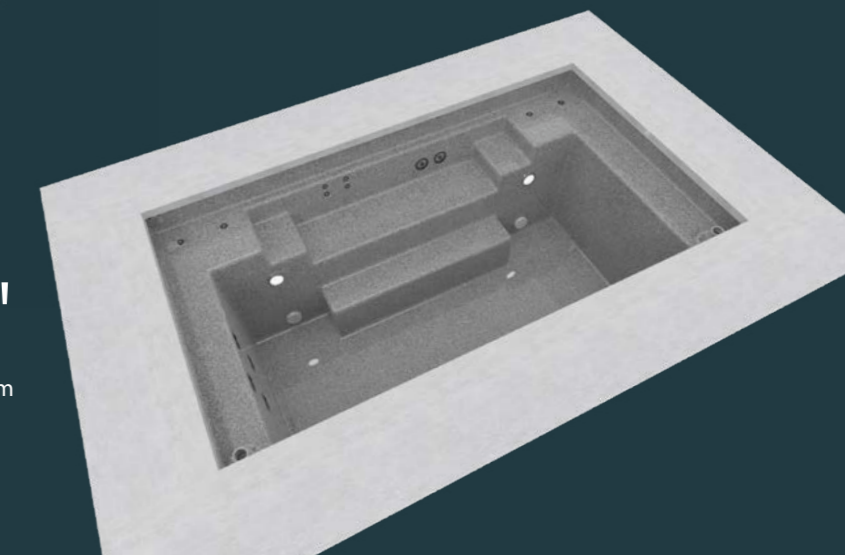

CSIDE 37" L"

DIMENSIONS 370 cm x 210 cm x 127 cm
CAPACITY APPROX. 6.200 Litres
WEIGHT APPROX. 300 kg