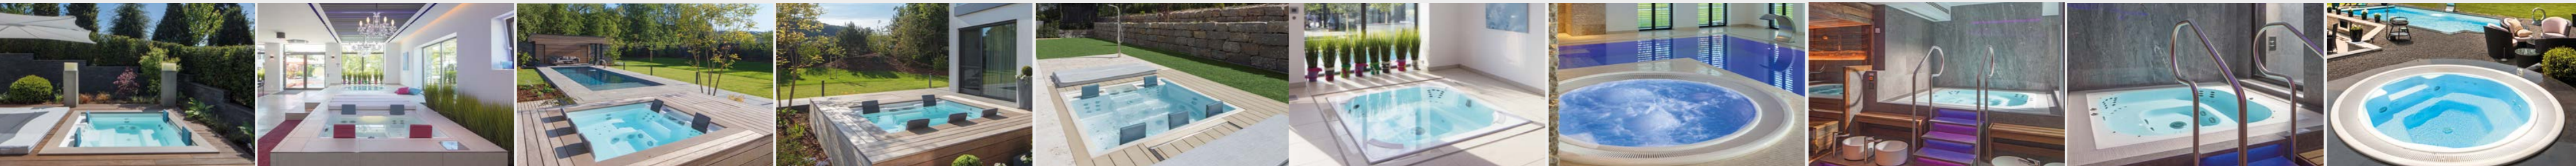

STRATO 2.3 226 x 226 x 85 cm