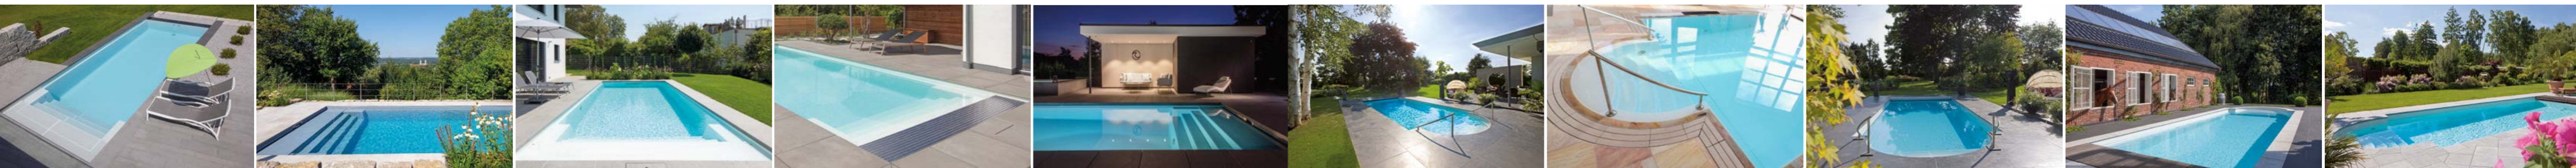

LINEAR RS

D-Line

Linear RS - simply clever...

- 4 comfortable entry steps with anti-slip profiled surface
- Integrated roller shutter shaft in the entry step
- The top step serves as a shallow water area
- Smart design for comfort and function

LENGTH x WIDTH

- 7,75 x 3,70 m
- 8,75 x 3,70 m
- 9,75 x 3,70 m
- 10,75 x 3,70 m
- 11,75 x 3,70 m

ROM

Rom – Classic style and design

- Timeless design
- 5 steps with anti-slip profiled surface
- Elegant and simple
- Our classic design
- Optional roller shutter systems available

LENGTH x WIDTH

- 7,45 x 3,70 m
- 8,45 x 3,70 m
- 9,45 x 3,70 m
- 10,45 x 3,70 m
- 11,45 x 3,70 m