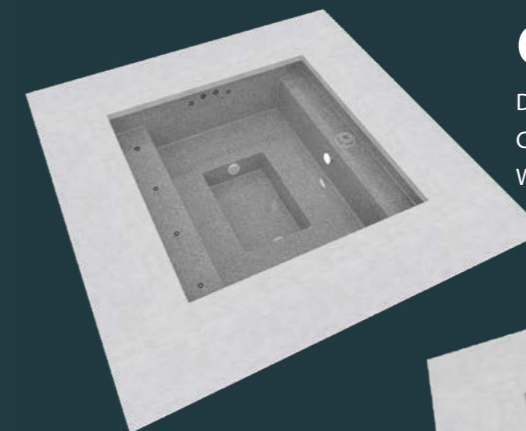

YOUR OUTDOOR
LIVING ROOM

*Your private
seaside...*

CSIDE
POOLS

Neither a swimming pool nor
a whirlpool... simply a CSIDE pool.

CSIDE pools are neither whirlpools nor swimming pools, and yet they unite elements of both. Like the large prefabricated pools from RivieraPool, CSIDE pools are made of epoxy acrylate and include optional whirlpool and massage functions. Due to their compact size, they are particularly designed for terraces, small gardens, or even roof terraces: as an AquaLounge for floating and relaxing, as a design element that brings the radiance of shallow water into gardens or as a water playground for children.

Minipools – compact and
creative

CSIDE 21
DIMENSIONS 210 cm x 210 cm x 80 cm
CAPACITY APPROX. 1.900 Litres
WEIGHT APPROX. 150 kg

CSIDE 47
DIMENSIONS 470 cm x 210 cm x 127 cm
CAPACITY APPROX. 8.700 Litres
WEIGHT APPROX. 500 kg

CSIDE 37

DIMENSIONS 370 cm x 210 cm x 80 cm
CAPACITY APPROX. 3.700 Litres
WEIGHT APPROX. 230 kg

CSIDE 37" L"

DIMENSIONS 370 cm x 210 cm x 127 cm
CAPACITY APPROX. 6.200 Litres
WEIGHT APPROX. 300 kg