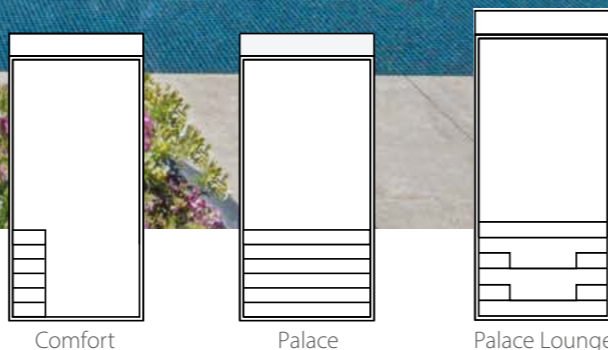

Prefabricated mosaic pools

Design, quality, and functionality in perfection, our key performance in our MLine series.

Tailor made, exactly as needed, individually equipped with a wide variety of optional equipment according to your wishes and finally tiled with a mosaic of your choice. The MLine series fulfills all your needs. Whether a 20-meter swimming channel, a classic swimming pool with dimensions according to your specifications or a bespoke whirlpool. Whether skimmer or overflow pool. Modern lighting concepts, acrylic glass panels, high-quality massage and counter-current systems, relaxation and lounging areas ... the possibilities are almost unlimited. We manufacture your dream pool individually and

deliver the complete swimming pool in one piece - ready-made, including all its built-in parts and already covered with mosaic from our factory. Our professional partner companies take care of the installation on site - quickly, smoothly, and perfectly.

Please visit

for additional information and examples.