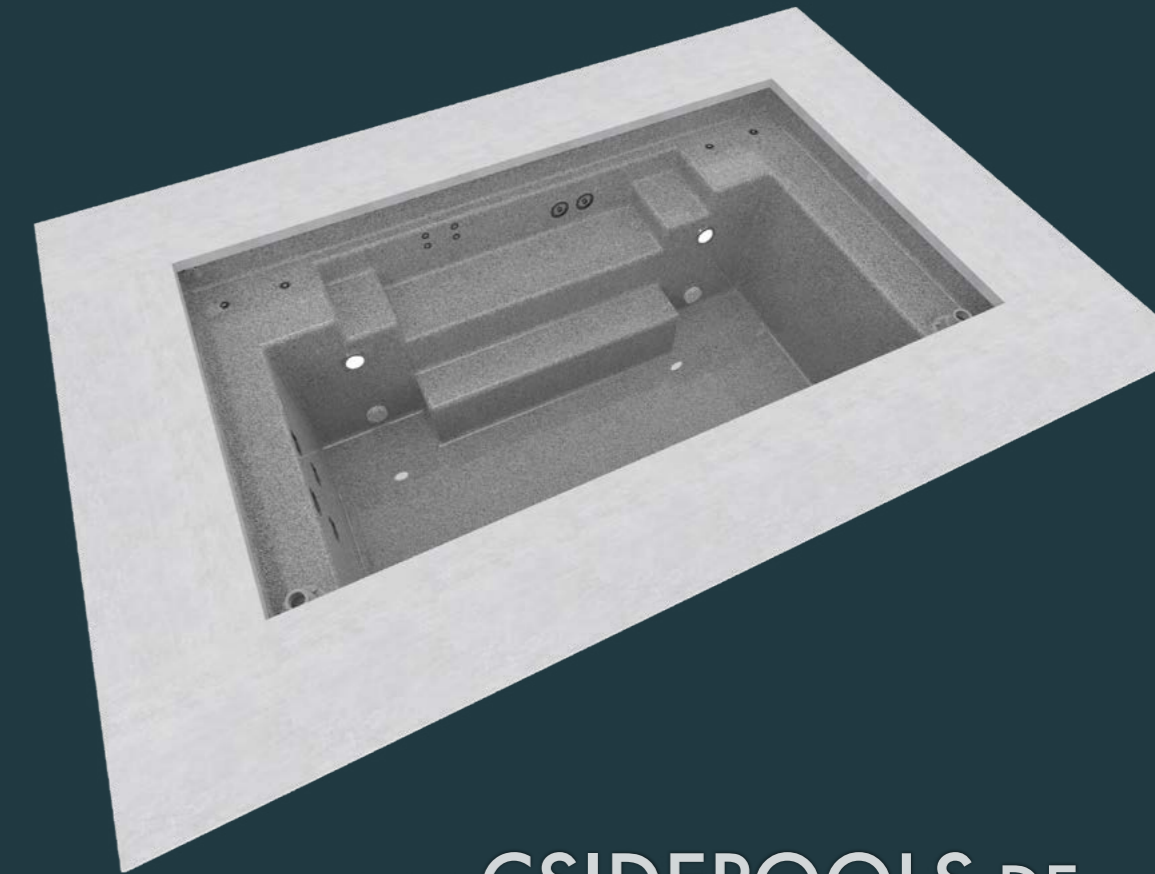

CSIDE 37 "L"

Enjoy a beautiful sunset for two as you lounge alongside the comfortable entry along the long side of the pool. This intelligently designed pool entryway doubles as a comfortable seating area for you and someone dear to cozy up to as you cool off on a hot summer day.

- MASSAGE SEATS
- AQUA WALKING FEATURE AVAILABLE WITH OUR OPTIONAL AQUA FUN MASSAGE SYSTEM
- POOL IS 127 CM DEEP FOR TOTAL IMMERSION
- SHALLOW WATER SEATING AREAS ON THE STAIRS

DIMENSIONS	370 cm x 210 cm x 127 cm
CAPACITY	approx. 6.200 Litres
WEIGHT	approx. 300 kg

www.CSIDEPOOLS.DE