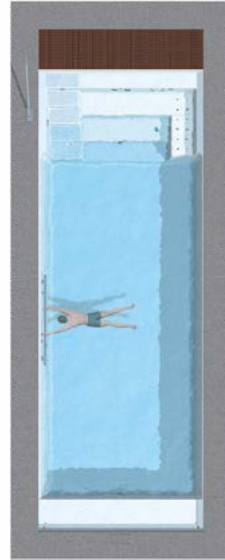

Our pool models

Please visit our website or have a look in our brochures for additional information.

www.rivierapool.com