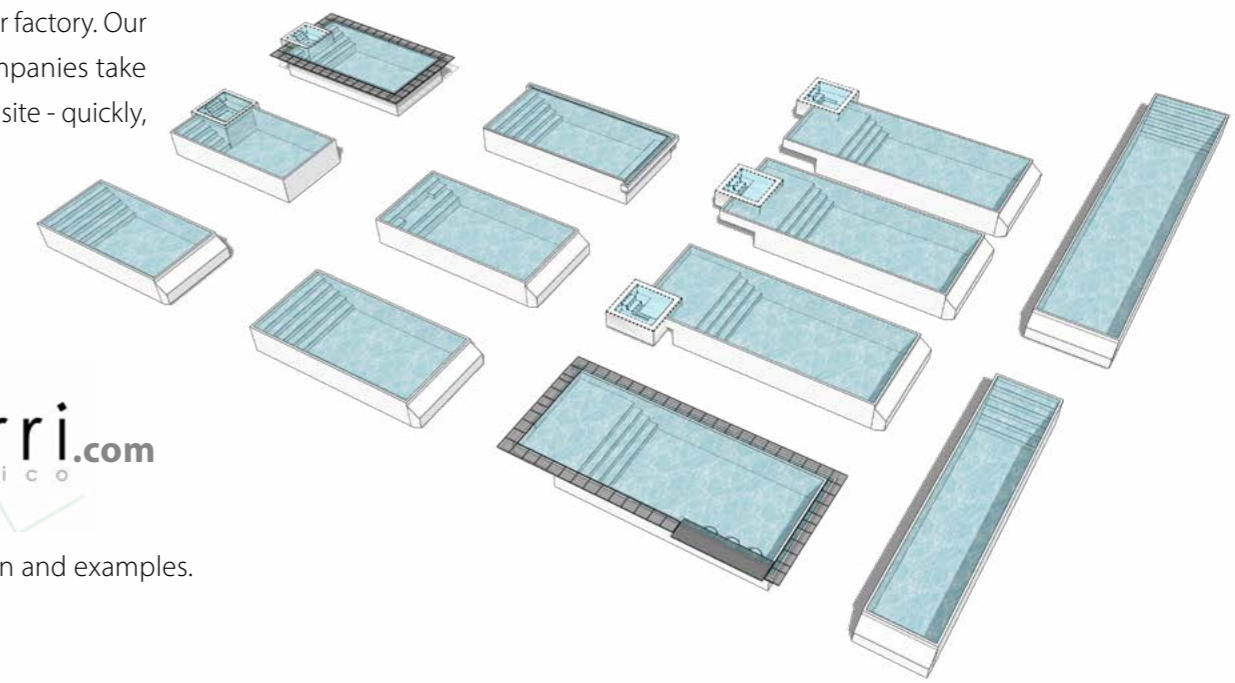

Prefabricated mosaic pools

Design, quality, and functionality in perfection, our key performance in our MLine series.

Tailor made, exactly as needed, individually equipped with a wide variety of optional equipment according to your wishes and finally tiled with a mosaic of your choice. The MLine series fulfills all your needs. Whether a 20-meter swimming channel, a classic swimming pool with dimensions according to your specifications or a bespoke whirlpool. Whether skimmer or overflow pool. Modern lighting concepts, acrylic glass panels, high-quality massage and counter-current systems, relaxation and lounging areas ... the possibilities are almost unlimited. We manufacture your dream pool individually and

deliver the complete swimming pool in one piece - ready-made, including all its built-in parts and already covered with mosaic from our factory. Our professional partner companies take care of the installation on site - quickly, smoothly, and perfectly.