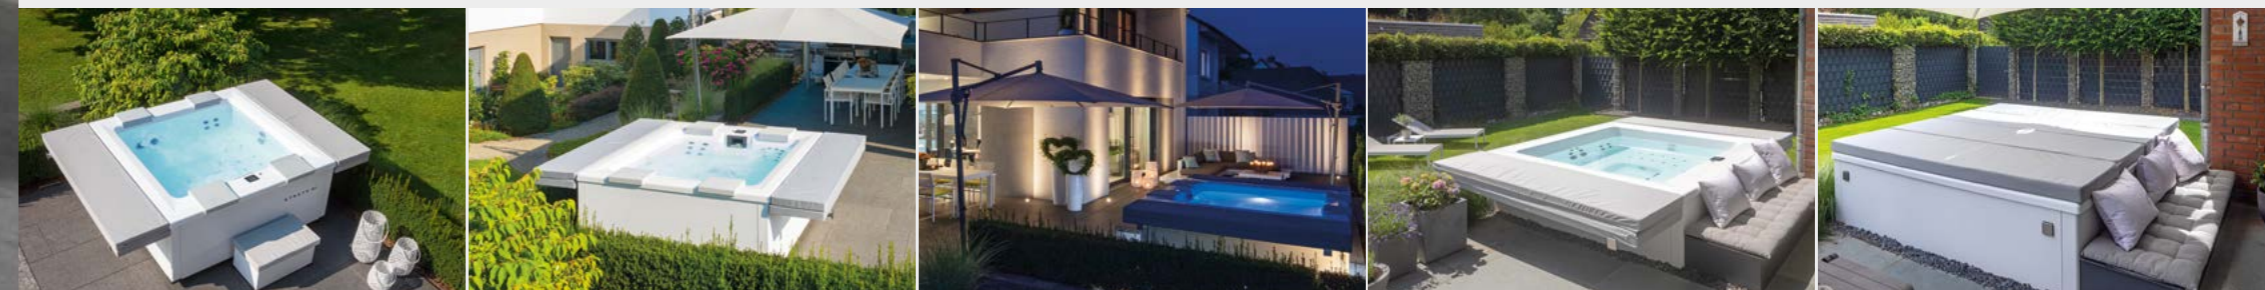

STRATO 2.4 236 x 236 x 92 cm