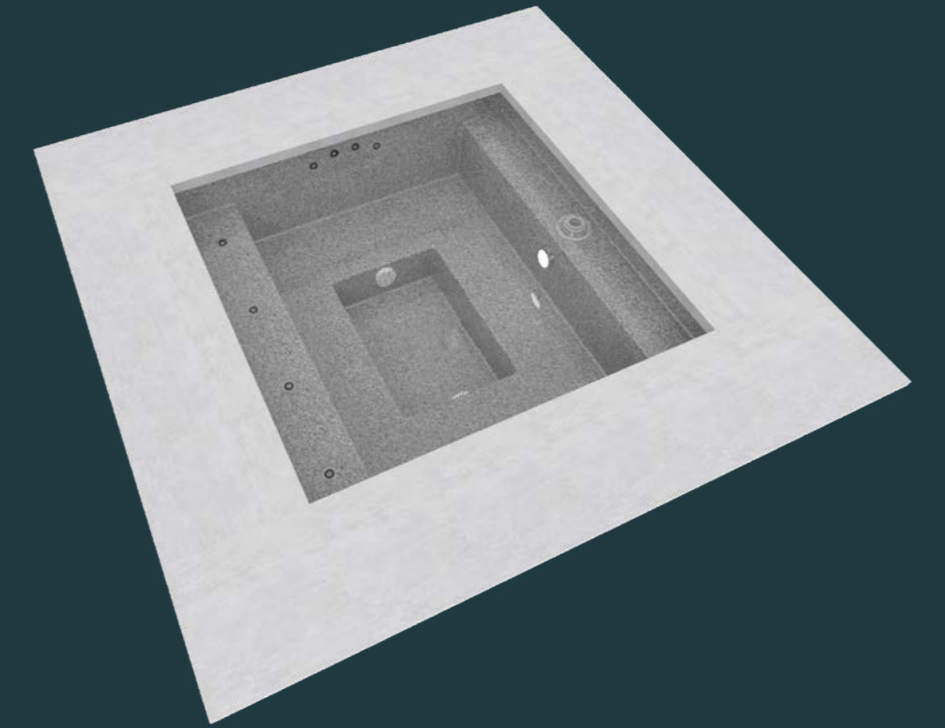

- MASSAGE SEATS
- 80 CM DEEP
- LUXURIOUS SEAT BENCH
- RELAXATION ZONES ON TWO SIDES OF THE POOL
- THE IDEAL SITTING POOL

DIMENSIONS	210 cm x 210 cm x 80 cm
CAPACITY	approx. 1.900 Litres
Weight	approx. 150 kg