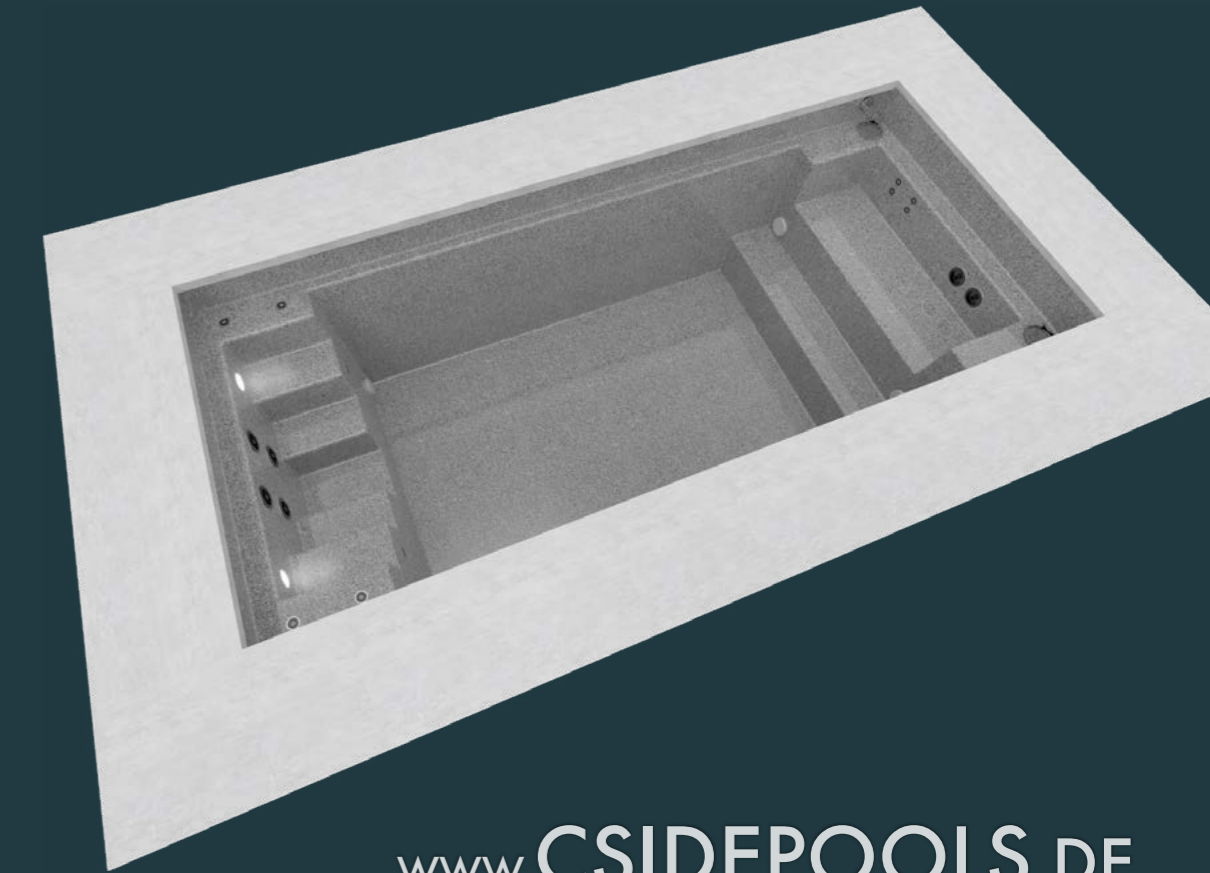

www.CSIDEPOOLS.DE

PORTABLE SPAS

"ANTHRACITE LITE" STRATO 2.1

216 x 216 x 92 cm

"BEIGE ELEGANCE"

THE NEW GENERATION

The Strato 2.1 and the new Strato 2.4 whirlpool with 5 seats – portable whirlpools with the maximum of contemporary design.