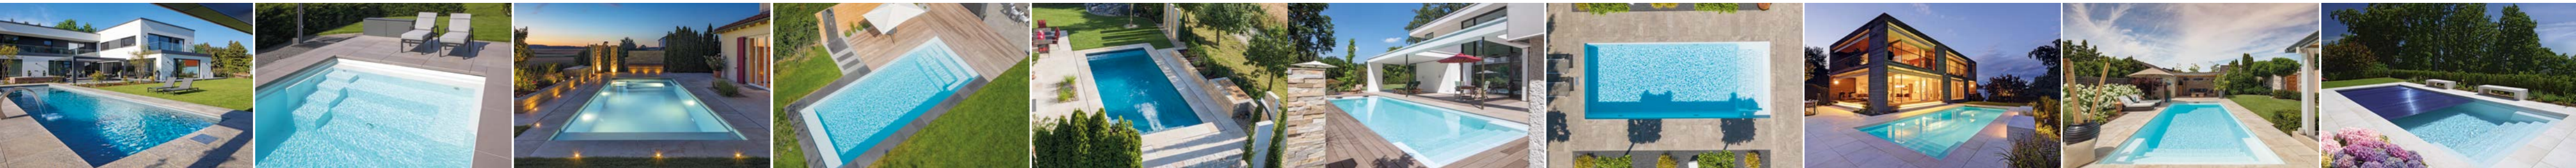

LINEAR

D-Line

LENGTH x WIDTH

- 7,40 x 3,70 m
- 8,40 x 3,70 m
- 9,40 x 3,70 m
- 10,40 x 3,70 m
- 11,40 x 3,70 m