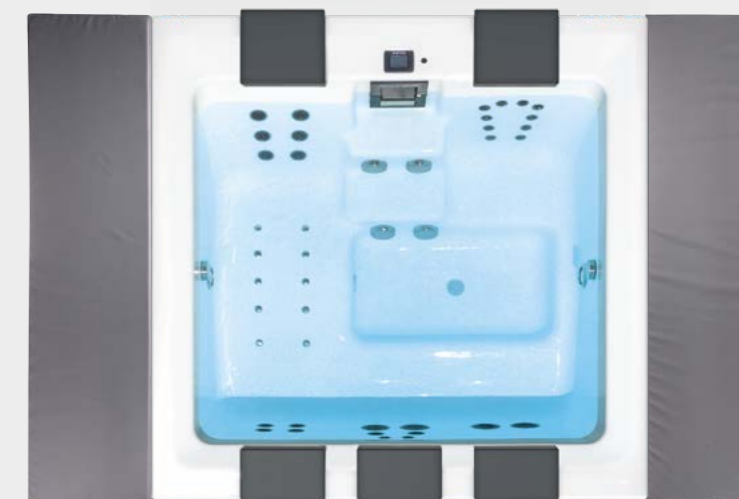

STRATO 2.4 236 x 236 x 92 cm