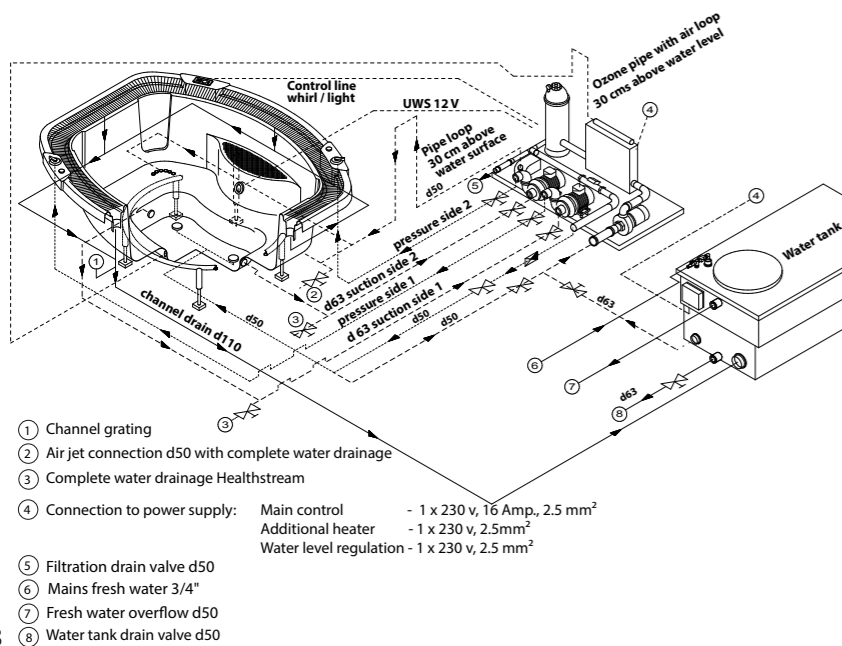

The optional technical package comes complete with a heater, circulation pump, filter vessel, massage pumps, jets, and blowers. This package includes separate installation away from the spa itself, isolating the equipment in another space, cutting down on potentially intrusive noises and visuals, delivering a truly calming sensory experience without the clutter of equipment. The distance between the spa and the equipment should not exceed 10 m, and the overflow tank must be installed below the water level.

Ultimate relaxation. Ultimate luxury. Ultimate flexibility. The Overflow Spa is your ultimate whirlpool experience, designed to pamper you for years to come.

Overflow Spas		Relaxo 255	Roman 255	Roman 285
Basic equipment	Type Whirlpool			
	Dimensions in cm	255 x 255 x 104 cm	ø 252 / 87 (74) cm	ø 281 / 87 (74) cm
	Water capacity in ltrs	1.600 l	1.420 (1.320) l	2.020 (1.900) l
	Shell weight (without accessories)	170 kg	170 (160) kg	215 (205) kg
	Shell sanitary acrylic shell Fibreglass reinforcement	●	●	●
	PU foam insulation	●	●	●
	Adjustable supporting frame and channel reinforcement	●	●	●
	8 adjustable overflow channel supports	—	●	●
	Halogen underwater light 50 W -12 V	1	1	1
	Channel grating, PVC	●	●	●
Channel drains, PVC	2 x d 125	1 x d 110	1 x d 110	
Massage equipment	Superjets	—	6	6
	Microjets	10 + 4	8	8
	Multi-Masterjet	1	—	—
	Multijets	2	—	—
	Turbojets	2	4	4
	Hydrojets	—	—	—
	Volcano jet	1	floor drain	floor drain
	Air channel jets	2 x 6	70	70
	Air Control	2	air suction	air suction
	Jet Control	2	—	—
Sales prices in Euro excl. VAT	€ 15.432,77 C 1 350 ..	€ 19.176,47 B Rom 310 0..	€ 21.655,46 B Rom 410 0..	
Colours: white (01), sea blue (02) anthracite (25), dark grey, limestone (26), light grey	€ 16.701,68 C 1 350 ..	€ 20.495,80 B Rom 310 0..	€ 22.915,97 B Rom 410 0..	
Technical	Technical package EL/Ü			
	Pool control with Spa Touch	1	1	1
	Massage pump	2	2	2
	Filterpump	1	1	1
	Cartridge filter container 50 sqft	1	1	1
	Blower	1	1	1
	Ozonator for basic disinfection	●	●	●
	Transformer 50 W-12 V	●	●	●
	Electric heater 230 V - 2 + 3 kW, Total connected load 2 x 230 V -16 Amp.	●	●	●
	Sales prices in Euro excl. VAT	€ 6.302,52 C 6 500 100	€ 6.794,12 C 6 500 102	€ 6.794,12 C 6 500 102
Technical package PWW				
identical to EL/Ü but with heat exchanger 40 kW in addition to 1 x 3 kW electric heater, 1 x 230 V-16 Amp.	€ 6.924,37 C 6 500 110	€ 7.415,97 C 6 500 112	€ 7.415,97 C 6 500 112	
Power Pak, 2 massage pumps, 1 blower, transformer 50 VA, 4 Piezo-buttons and switchbox 400 V	€ 5.651,26 C 6 500 123	€ 5.651,26 C 6 500 123	€ 5.651,26 C 6 500 123	
Accessories	Water tank 1.000 l capacity with water level regulator, dimensions: 2,00 x 1,15 x 0,80 m	€ 4.189,08 A 5 310 600	€ 4.189,08 A 5 310 600	€ 4.189,08 A 5 310 600
	Insulating cover (5 mm foam)	€ 857,14 C 5 260 024	€ 789,92 C 5 260 022	€ 865,55 C 5 260 010
	Manual vacuum cleaner	€ 172,27 C 7 010 003	€ 172,27 C 7 010 003	€ 172,27 C 7 010 003
	Grabrail, stainless steel, polished	€ 470,59 B 5 220 000	€ 470,59 B 5 220 000	€ 470,59 B 5 220 000
	Anti-slip coating of entry steps, color: transparent	€ 466,39 B 2 200 121	€ 466,39 B 2 200 121	€ 466,39 B 2 200 121
	Filter cartridge per piece	€ 98,32 C 6 007 000	€ 98,32 C 6 007 000	€ 98,32 C 6 007 000
	Transport costs	on request	on request	on request