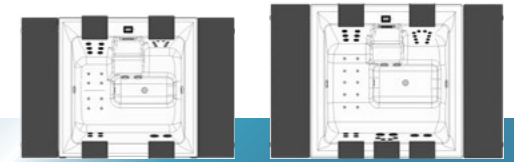

Entry step for portable spas
STRATO 2.1 und STRATO 2.4
Dimensions: 83 x 49 x 42 cm (l x w x h)

STRATO 2.4

RivieraPool®

Riviera Portable Spa

	Strato 2.1	Strato 2.4	
Whirlpool type			
Dimensions in cm outside	216 x 216 x 92 cm	236 x 236 x 92 cm	
Water capacity in ltrs / Shell weight (without accessories)	1.200 l / 380 kg	1.660 l / 440 kg	
Basic equipment	Shell sanitary acrylic reinforced with fibreglass	●	
	PU-hard foam insulation in bottom and corners, insulating panels all around behind the cabinet panels	●	
	Underwater colour LED-light	2	
	Supports for hardtop, 4 elements, extendible	●	
	Headrest	4	
Massage equipment	Jet Control	2	
	Superjets	6 + 4	
	Turbojets	2	
	Microjets	10	
	Air channel jets	8	
	Aeration for massage jets	●	
Technical	Massage pump 1 x 1,0 kW	●	
	Massage pump 1 x 1,5 kW (not switchable via remote control)	-	
	2-speed-pump for filtration and massage	●	
	Blower 0,5 kW	●	
	Cartridge filter 50 sqft	1	
	Ozonator for basic disinfection	●	
	Heater 3 kW – 230 V	●	
	Pool-Control with Spa Touch	●	
	Connected load	1 x 230 V / 16 Amp.	
Pool in white/ covering made of aluminium profiles, fine structured surface (Colour table + art.-no. see page 14)	€ 18.537,82 C STR 15 01..	€ 22.415,97 C STR 24 01..	
Accessories	Hardtop insulation cover, 4 parts, RivieraTex, with cover as protection against rain and pollution. Riviera Tex is a 100% dyed polyester fabric, PU-coated, water-resistant Colours: light grey (06), anthracite (08), beige grey (09)	€ 1.991,60 A STR 150 71..	€ 2.092,44 A STR 240 71 ..
	Winter cover made of RivieraTex, Colours: light grey (06), beige grey (09)	€ 638,66 C STR 150 72 ..	€ 701,68 C STR 240 72 ..
	Insulating cover (5 mm foam)	€ 432,77 C STR 150 700	€ 626,05 C STR 240 700
	Lighting for the baseboards, LED white, (see page 12)	€ 474,79 C 7 010 130	€ 474,79 C 7 010 130
	LED light	●	●
	Remote control for jet, whirl, light	€ 352,94 C 7 010 001	€ 352,94 C 7 010 001
	Manual vacuum cleaner	€ 172,27 C 7 010 003	€ 172,27 C 7 010 003
	Filter cartridge	€ 69,75 C L8 17-0050	€ 69,75 C L8 17-0050
	Entry step incl. protective cover in colour white (10), anthracite (20), beige grey (30)	€ 735,29 A STR1507..	€ 735,29 A STR1507..
	Transport costs	on request	on request
Additional price for a specific delivery time using a lifting platform/lifting truck	on request	on request	