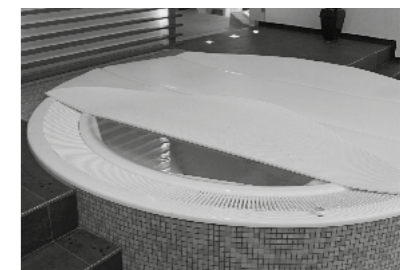

Insulating cover

Insulating cover

5 mm

Price
see inside