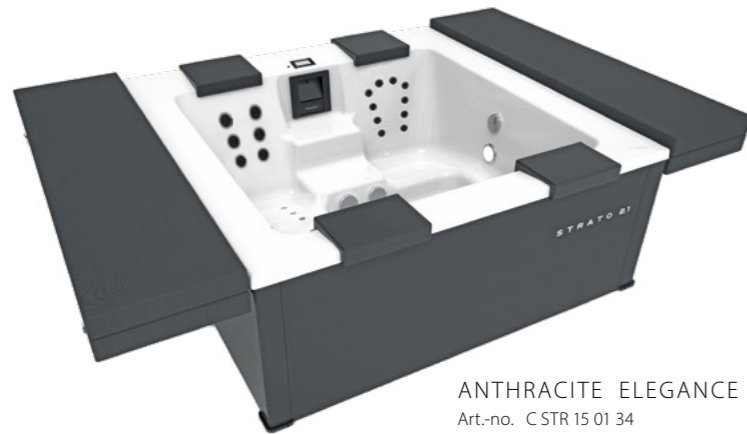

Entry step for portable spas
STRATO 2.1 und STRATO 2.4
Dimensions: 83 x 49 x 42 cm (l x w x h)

STRATO 2.4

RivieraPool®

Riviera Portable Spa

	Strato 2.1	Strato 2.4	
Whirlpool type			
Dimensions in cm outside	216 x 216 x 92 cm	236 x 236 x 92 cm	
Water capacity in ltrs / Shell weight (without accessories)	1.200 l / 380 kg	1.660 l / 440 kg	
Basic equipment	Shell sanitary acrylic reinforced with fibreglass	●	
	PU-hard foam insulation in bottom and corners, insulating panels all around behind the cabinet panels	●	
	Underwater colour LED-light	2	
	Supports for hardtop, 4 elements, extendible	●	
	Headrest	4	
Massage equipment	Jet Control	2	
	Superjets	6 + 4	
	Turbojets	2	
	Microjets	10	
	Air channel jets	8	
	Aeration for massage jets	●	
Technical	Massage pump 1 x 1,0 kW	●	
	Massage pump 1 x 1,5 kW (not switchable via remote control)	-	
	2-speed-pump for filtration and massage	●	
	Blower 0,5 kW	●	
	Cartridge filter 50 sqft	1	
	Ozonator for basic disinfection	●	
	Heater 3 kW – 230 V	●	
	Pool-Control with Spa Touch	●	
	Connected load	1 x 230 V / 16 Amp.	
Pool in white/ covering made of aluminium profiles, fine structured surface (Colour table + art.-no. see page 14)	€ 18.537,82 C STR 15 01..	€ 22.415,97 C STR 24 01..	
Accessories	Hardtop insulation cover, 4 parts, RivieraTex, with cover as protection against rain and pollution. Riviera Tex is a 100% dyed polyester fabric, PU-coated, water-resistant Colours: light grey (06), anthracite (08), beige grey (09)	€ 1.991,60 A STR 150 71..	€ 2.092,44 A STR 240 71 ..
	Winter cover made of RivieraTex, Colours: light grey (06), beige grey (09)	€ 638,66 C STR 150 72 ..	€ 701,68 C STR 240 72 ..
	Insulating cover (5 mm foam)	€ 432,77 C STR 150 700	€ 626,05 C STR 240 700
	Lighting for the baseboards, LED white, (see page 12)	€ 474,79 C 7 010 130	€ 474,79 C 7 010 130
	LED light	●	●
	Remote control for jet, whirl, light	€ 352,94 C 7 010 001	€ 352,94 C 7 010 001
	Manual vacuum cleaner	€ 172,27 C 7 010 003	€ 172,27 C 7 010 003
	Filter cartridge	€ 69,75 C L8 17-0050	€ 69,75 C L8 17-0050
	Entry step incl. protective cover in colour white (10), anthracite (20), beige grey (30)	€ 735,29 A STR1507..	€ 735,29 A STR1507..
	Transport costs	on request	on request
Additional price for a specific delivery time using a lifting platform/lifting truck	on request	on request	