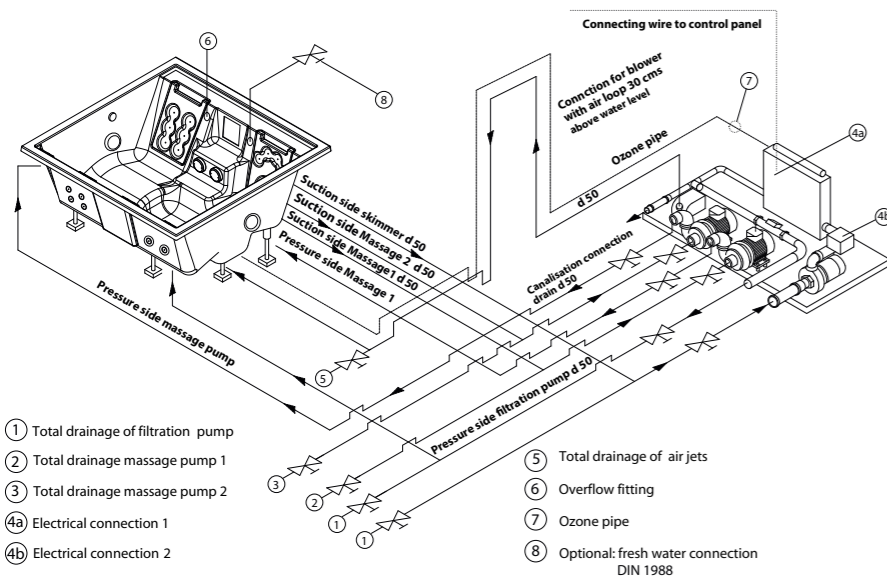

Featuring fully adjustable settings, features, and amenities found in the Pool Control Panel, including filter cycle programs, the inground spa and pool has everything you need to keep your pool running efficiently, all while keeping you relaxed. When something does go wrong, the LCD screen is able to identify a variety of warning messages or errors to help pinpoint you in the right direction. In addition to environment control panel optionally that is the nerve center of your pool, a convenient remote control comes with our spas – meaning you can make your adjustments without ever leaving the comfort of the water.

Available Colours: white, sea blue, anthracite, limestone

Fittings are light grey with stainless steel face plates.

Inground pools and spas from Riviera offer the ultimate in relaxation, convenience, and simplicity – everything your whirlpool needs for years and years of enjoyment.

The air suction for the seating should be installed in the technical room or at a suitable place above the water level.

Type Whirlpool	Strato 2.0	Strato 2.3	Wave 2.0	Roman 195	Roman 225
Dimensions in cm outside	194 x 194 x 80 cm	226 x 226 x 85 cm	206 x 226 x 85 cm	ø 193 cm / 83 cm	ø 223 cm / 83 cm
Water capacity in ltrs / Shell weight (without accessories)	1.300 l/ca. 110 kg	1.800 l/ca. 170 kg	1.710 l/ca. 135 kg	1.100 l/ca. 100 kg	1.680 l/ca. 170 kg
Basic equipment					
Shell from sanitary grade acrylic with fibreglass reinforcement	●	●	●	●	●
Adjustable supporting frame	●	●	●	●	●
PU foam insulation	●	●	●	●	●
Halogen underwater light 50 W -12 V	1	1	1	1	1
Headrests	4	4 (5 th place optional)	4	—	—
Massage equipment					
Superjets	6 + 4	6 + 4	6	6	6
Turbojets	2	2	4	4	4
Microjets	10	10	10	10	10
Air channel jets	8	10	16	16	16
Hygiene and controls					
Flat skimmer with cartridge in plant room	—	—	—	●	●
Skim filter with cartridge	●	●	●	—	—
Distribution valve	2	2	2	2	2
Sales prices in Euro excl. VAT					
Colours: white sea blue	€ 12.163,87 C STR 110 001 C STR 110 002	€ 13.445,38 C STR 210 001 C STR 210 002	€ 12.802,52 C WAV 110 001 C WAV 110 002	€ 12.327,73 C ROM 110 001 C ROM 110 002	€ 13.626,05 C ROM 210 001 C ROM 210 002
anthracite (25), dark grey limestone (26), light grey	€ 12.689,08 C STR 110 025 C STR 110 026	€ 13.718,49 C STR 210 025 C STR 210 026	€ 13.336,13 C WAV 110 025 C WAV 110 026	€ 12.848,74 C ROM 110 025 C ROM 110 026	€ 14.151,26 C ROM 210 025 C ROM 210 026
Technical equipment ELS					
Filter pump	1	1	1	1	1
Massage pump	2	2	2	2	2
Heater kW	3	3 + 2	3 + 2	3 + 2	3 + 2
Blower	1	1	1	1	1
Pool control with Spa Touch	●	●	●	● *2	● *2
Connected load in kW	1 x 230 V - 16 A	2 x 230 V - 16 A	2 x 230 V - 16 A	2 x 230 V - 16 A	2 x 230 V - 16 A
Sales prices in Euro excl. VAT	€ 3.949,58 C 6 500 151	€ 4.542,02 C 6 500 152	€ 4.542,02 C 6 500 152	€ 6.655,46 C 6 500 101	€ 6.655,46 C 6 500 101
Technical equipment PWW identical to ELS *1 but with heat exchanger 40 kW in addition to 1 x 3 kW electric heater	€ 4.714,29 C 6 500 161 1 x 230 V - 16 A	€ 5.134,45 C 6 500 162 1 x 230 V - 16 A	€ 5.134,45 C 6 500 162 1 x 230 V - 16 A	€ 7.277,31 C 6 500 111 1 x 230 V - 16 A	€ 7.277,31 C 6 500 111 1 x 230 V - 16 A
Accessories					
Remote control for jet, whirl, light	€ 352,94 C 7 010 001	€ 352,94 C 7 010 001	€ 352,94 C 7 010 001	incl.	incl.
Vacuum Hoover manual	€ 172,27 C 7 010 003	€ 172,27 C 7 010 003	€ 172,27 C 7 010 003	€ 172,27 C 7 010 003	€ 172,27 C 7 010 003
Insulating cover white (5 mm foam)	€ 432,77 C STR 110 700	€ 638,66 C STR 210 700	€ 491,60 C WAV 110 700	€ 537,82 C 5 260 021	€ 609,24 C 5 260 005
Hardtop insulation cover made of RivieraTex, 4-pieces, Colours: anthracite (08), beige grey (09), light grey (06)	€ 1.605,04 A STR110 72..	€ 2.092,44 A STR210 72..	€ 1.991,60 A WAV210 72..	—	—
Hardtop insulation cover "Wind & Weather", made of RivieraTex 4-pieces weather proof, (2-pieces by Roman 195 + 225) Colours: anthracite (08), beige grey (09), light grey (06)	€ 1.781,51 A STR110 73..	€ 2.180,67 A STR210 73..	€ 2.088,24 A WAV210 73..	€ 1.319,33 A Rom110 71..	€ 1.579,83 A Rom210 71..
Additional Massage Equipment opposite the steps, 4 multi-jets, 1 Multi-Masterjet, with its own pump 1,5 kW and circuit (not switchable via remote control), connection 400 V	—	€ 1.281,51*1 C 7 010 142	—	—	—
Grabrail, stainless steel, polished	€ 470,59 B 5 220 000	€ 470,59 B 5 220 000	€ 470,59 B 5 220 000	€ 470,59 B 5 220 000	€ 470,59 B 5 220 000
Filter cartridge per piece	€ 69,75 C L8 17-0050	€ 69,75 C L8 17-5000	€ 69,75 C L8 17-5000	€ 98,32 C 6 007 000	€ 98,32 C 6 007 000
Inlet fitting made of PVC, colours: white (21), black (22)	€ 231,09 A 3 133 1..	€ 231,09 A 3 133 1..	€ 231,09 A 3 133 1..	€ 231,09 A 3 133 1..	€ 231,09 A 3 133 1..
Overflow fitting made of PVC, colours: white (21), black (22)	€ 231,09 A 3 133 1..	€ 231,09 A 3 133 1..	€ 231,09 A 3 133 1..	€ 231,09 A 3 133 1..	€ 231,09 A 3 133 1..
Transport costs	on request	on request	on request	on request	on request
Additional price for a specific delivery time using a lifting platform/lifting truck	on request	on request	on request	on request	on request