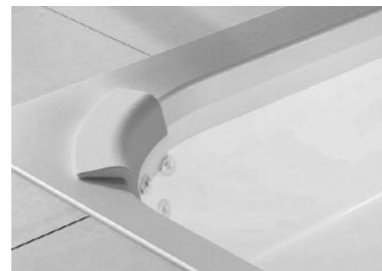

Head rests for Wave

incl. 2 fixing bolts

Colour: grey
white

€ 78,15
C LO 210 050 502
€ 78,15
C LO 210 050 503

Headrest for Wave