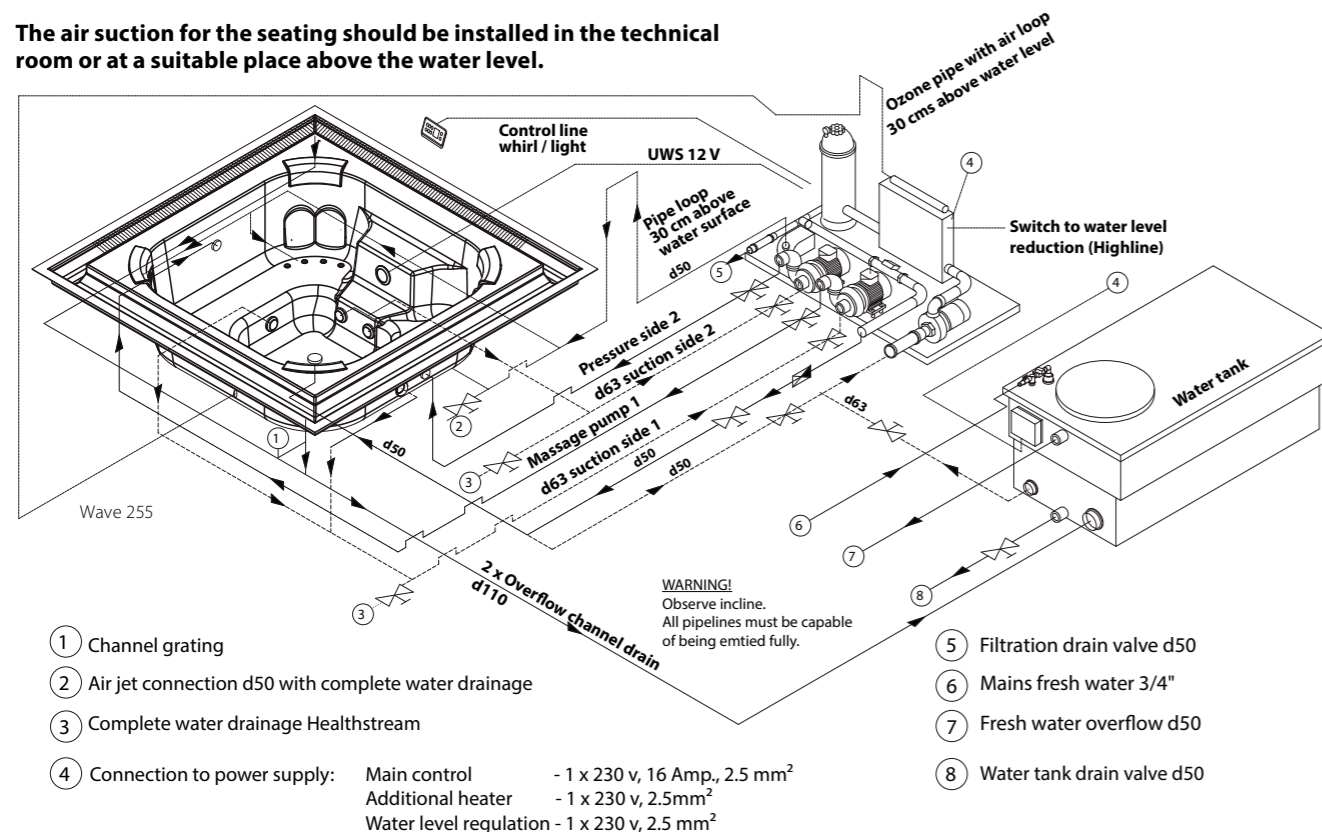

RivieraPool®

Riviera Wave

	Wave 255 Highline	Wave 255
Type Whirlpool		
Dimensions in cm	254 x 254 x 77 cm	254 x 254 x 77 cm
Water capacity in ltrs	ca. 1.680 l	ca. 1.680 l
Shell weight (without Accessories + Technique pallet)	170 kg	170 kg
Basic equipment		
Shell from sanitary grade acrylic with fibreglass reinforcement	●	●
PU foam insulation	●	●
Adjustable supporting frame and channel reinforcement	●	●
Halogen underwater light 50 W -12 V	1	1
Channel grating, PVC	—	●
Support for gutter coping stone	●	—
Channel drains, PVC	2 x d 110	2 x d 110
Massage equipment		
Superjets	6	6
Microjets	10	10
Turbojets	4	4
Volcano jet	1	1
Air channel seats	4	4
Jet Control	2	2
Sales prices in Euro excl. VAT		
Colours: white (01), sea blue (02)	€ 17.079,83 C WAV 210 0..	€ 16.542,02 C WAV 220 0..
anthracite (25), dark grey, limestone (26), light grey	€ 18.336,13 C WAV 210 0..	€ 17.785,71 C WAV 220 0..
Technical		
Technical package EL/Ü		
Pool control with Spa Touch	1	1
Massage pump	2	2
Filter pump	1	1
Cartridge filter 50sq/ft	1	1
Blower	1	1
Ozone basic disinfection	●	●
Transformer 50 W-12 V	●	●
Electric heater 230 V - 2 + 3 kW,	●	●
Total connected load 2 x 230 V -16 Amp.	●	●
Motorised changeover valve	1	—
Sales prices in Euro excl. VAT	€ 8.109,24 C 6 500 300	€ 6.302,52 C 6 500 100
Technical package PWW as technical package EL but with heat exchanger 40 kW in addition to 1 x 3 kW electric heater, 1 x 230 V-16 Amp.	€ 8.722,69 C 6 500 310	€ 6.924,37 C 6 500 110
Power Pak, 2 massage pumps, 1 blower, transformer 50 VA, 4 Piezo-buttons and switchbox 400 V	€ 7.483,19 C 6 500 325	€ 5.651,26 C 6 500 123
Accessories		
Water tank 1.000 l capacity with water level regulator, dimensions: 2,00 x 1,15 x 0,80 m	€ 4.189,08 A 5 310 600	€ 4.189,08 A 5 310 600
Insulating cover (5 mm foam)	€ 857,14 C WAV 210 700	€ 857,14 C WAV 210 700
Remote control for jet, whirl, light	€ 352,94 C 7 010 001	€ 352,94 C 7 010 001
Vacuum Hoover manual	€ 172,27 C 7 010 003	€ 172,27 C 7 010 003
Grabrail, stainless steel, polished	€ 470,59 B 5 220 000	€ 470,59 B 5 220 000
Overflow channel lighting	€ 1.584,03 A 2 012 175	€ 1.584,03 A 2 012 175
Filter cartridge per piece	€ 98,32 C 6 007 000	€ 98,32 C 6 007 000
Transport costs	on request * 1	on request * 1

* 1 A crane or a forklift with long forks is required for the unloading.

● = included

— = not included