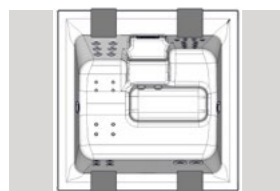

The illustration shows the Beige Lite model: Beige grey cladding, white corners

- Dimensions: 216 cm x 216 cm x 93 cm
- Hard-top cover: 2 x 54 cm (overall width 328 cm)
- Filling capacity: 1,200 L
- Weight: 380 kg
- Massage features: 2 Jet Control, 6 + 4 Superjets, 2 Turbojets, 10 Microjets, 8 air bubble nozzles

The illustration shows the White Elegance model: White cladding, white corners

- Dimensions: 216 cm x 216 cm x 93 cm
- Hard-top cover: 2 x 54 cm (overall width 328 cm)
- Filling capacity: 1,200 L
- Weight: 380 kg
- Massage features: 2 Jet Control, 6 + 4 Superjets, 2 Turbojets, 10 Microjets, 8 air bubble nozzles