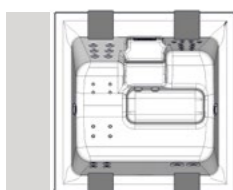

The illustration shows the Anthracite Lite model: Anthracite cladding, white corners

- Dimensions: 216 cm x 216 cm x 93 cm
- Hard-top cover: 2 x 54 cm (overall width 328 cm)
- Filling capacity: 1,200 L
- Weight: 380 kg
- Massage features: 2 Jet Control, 6 + 4 Superjets, 2 Turbojets, 10 Microjets, 8 air bubble nozzles

- Dimensions: 216 cm x 216 cm x 93 cm
- Hard-top cover: 2 x 54 cm (overall width 328 cm)
- Filling capacity: 1,200 L
- Weight: 380 kg
- Massage features: 2 Jet Control, 6 + 4 Superjets, 2 Turbojets, 10 Microjets, 8 air bubble nozzles

The illustration shows the White Elegance model: White cladding, white corners

- Dimensions: 216 cm x 216 cm x 93 cm
- Hard-top cover: 2 x 54 cm (overall width 328 cm)
- Filling capacity: 1,200 L
- Weight: 380 kg
- Massage features: 2 Jet Control, 6 + 4 Superjets, 2 Turbojets, 10 Microjets, 8 air bubble nozzles