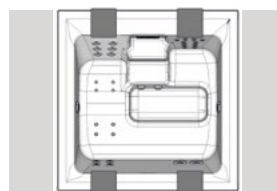

The illustration shows the Anthracite Lite model: Anthracite cladding, white corners

- Dimensions: 216 cm x 216 cm x 93 cm
- Hard-top cover: 2 x 54 cm (overall width 328 cm)
- Filling capacity: 1,200 L
- Weight: 380 kg
- Massage features: 2 Jet Control, 6 + 4 Superjets, 2 Turbojets, 10 Microjets, 8 air bubble nozzles

The illustration shows the White Elegance model: White cladding, white corners

- Dimensions: 216 cm x 216 cm x 93 cm
- Hard-top cover: 2 x 54 cm (overall width 328 cm)
- Filling capacity: 1,200 L
- Weight: 380 kg
- Massage features: 2 Jet Control, 6 + 4 Superjets, 2 Turbojets, 10 Microjets, 8 air bubble nozzles