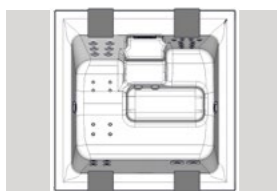

- Dimensions: 216 cm x 216 cm x 93 cm
- Hard-top cover: 2 x 54 cm (overall width 328 cm)
- Filling capacity: 1,200 L
- Weight: 380 kg
- Massage features: 2 Jet Control, 6 + 4 Superjets, 2 Turbojets, 10 Microjets, 8 air bubble nozzles