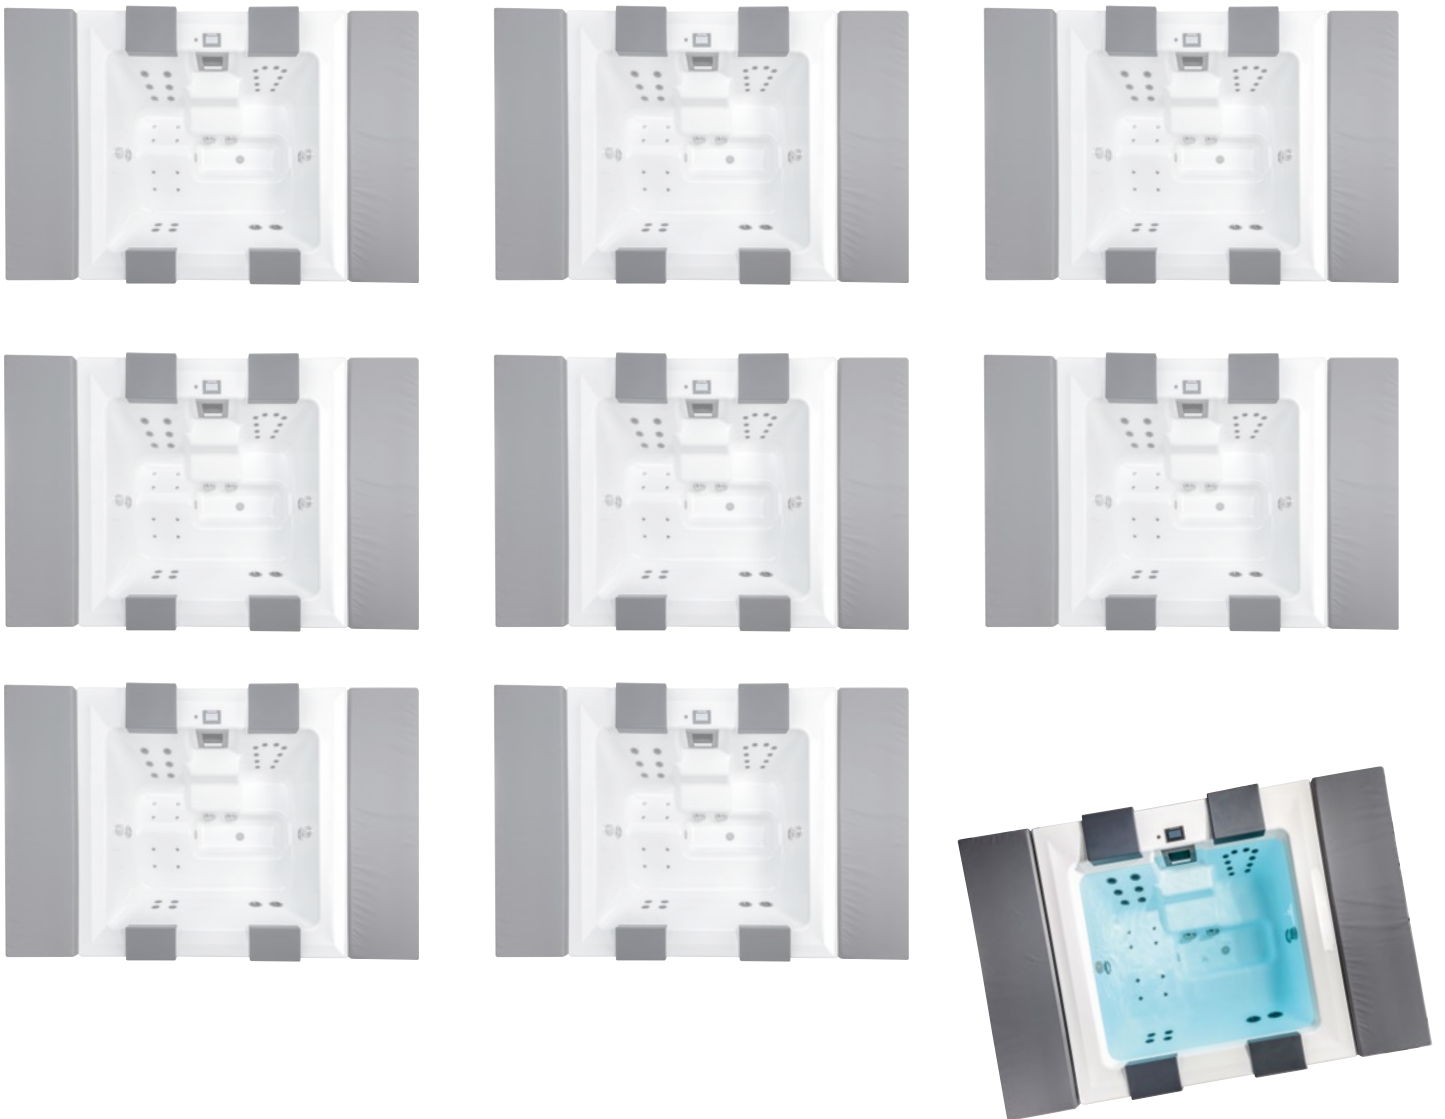

BEIGE LITE

BEIGE ELEGANCE

Due to printing restrictions, the colours are not represented true to the original. Request our original colour samples.

OPEN & CLOSE ...

There's a system to this innovative spa cover – our patented hard-top cover is the only one of its kind in the world – and we invented and developed it all for the Strato 2.1. With an easy opening mechanism, you can open and close, and repeat all day long!

... AND REPEAT!

... Now some rain and dirt please ...

Cover for protection against rain and dirt

Finally a hard top that's child's play and quick to open... and to close... and...

STRATO 2.1

THE NEW PERSPECTIVE – NOW.