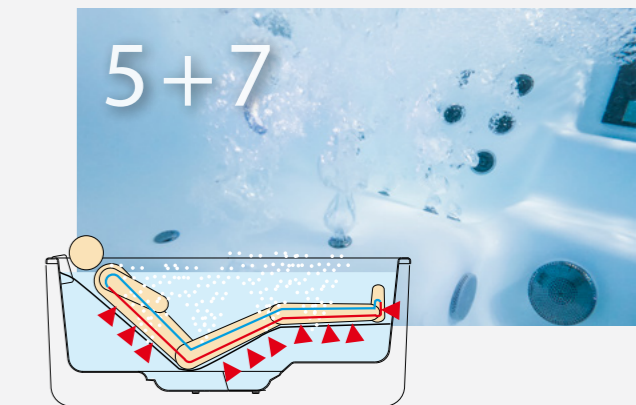

Water – Warmth – Whirlpool Systems

The Strato works just like any other whirlpool system, but it does it better. Water allows your body to float, warm water relaxes your muscles and your mind, and our signature whirlpool system ensures that you receive the massage that you need in the right spots. This combination provides an elevated sense of relaxation like no other.

1+8

Warm-up phase + cool-down phase.

Microjets, turbojets and superjets, designed for a soft and voluminous shoulder and back massage.

Turbojets provide a hard, deep massage in the lower back.

EXAMPLE: STRATO 2.4

6 superjets, designed for a soft, all over massage.

Air massage with 10 nozzles on the floor. Whirl massage for the whole body.

10 microjets for Shiatsu finger pressure Massage – an extra massage for your shoulder and neck area.

Intensity of massage

WELLNESS AND EFFECT

For more information please visit: www.rivierapool.com

STRATO 2.1 & STRATO 2.4

The Strato 2.1 and the new Strato 2.4 whirlpool with 5 seats – portable whirlpools with the maximum of contemporary design.