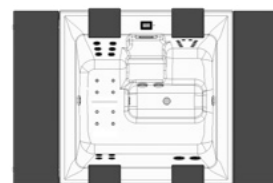

The illustration shows the Anthracite Elegance model 2.1: Anthracite cladding, Anthracite corners.

STRATO 2.1
 Dimensions: 216 cm x 216 cm x 92 cm
 Hard-top cover: 2 x 54 cm (overall width 324 cm)
 Filling capacity: 1.200 l
 Weight: 380 kg
 Massage features: 2 Jet Control, 6 + 4 Superjets, 2 Turbojets, 10 Microjets, 8 air bubble nozzles

STRATO 2.4
 Dimensions: 236 cm x 236 cm x 92 cm
 Hard-top cover: 2 x 59 cm (overall width 354 cm)
 Filling capacity: 1.660 l
 Weight: 410 kg
 Massage features: 2 Jet Control, 6 + 4 + 4 Superjets, 4 Turbojets, 10 Microjets, 10 air bubble nozzles

The illustration shows the Beige Lite model 2.1: Beige grey cladding, white corners.

STRATO 2.1

Dimensions: 216 cm x 216 cm x 92 cm
Hard-top cover: 2 x 54 cm (overall width 324 cm)
Filling capacity: 1.200 l
Weight: 380 kg
Massage features: 2 Jet Control, 6 + 4 Superjets, 2 Turbojets, 10 Microjets, 8 air bubble nozzles