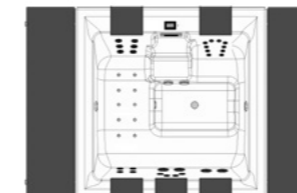

The illustration shows the Anthracite Lite model 2.1: Anthracite cladding, white corners (Lighting of the baseboards available as an option).

STRATO 2.1

Dimensions: 216 cm x 216 cm x 92 cm
 Hard-top cover: 2 x 54 cm (overall width 324 cm)
 Filling capacity: 1.200 l
 Weight: 380 kg
 Massage features: 2 Jet Control, 6 + 4 Superjets, 2 Turbojets, 10 Microjets, 8 air bubble nozzles

STRATO 2.4

Dimensions: 236 cm x 236 cm x 92 cm
 Hard-top cover: 2 x 59 cm (overall width 354 cm)
 Filling capacity: 1.660 l
 Weight: 410 kg
 Massage features: 2 Jet Control, 6 + 4 + 4 Superjets, 4 Turbojets, 10 Microjets, 10 air bubble nozzles

The illustration shows the Anthracite Elegance model 2.1: Anthracite cladding, Anthracite corners.

STRATO 2.1
 Dimensions: 216 cm x 216 cm x 92 cm
 Hard-top cover: 2 x 54 cm (overall width 324 cm)
 Filling capacity: 1.200 l
 Weight: 380 kg
 Massage features: 2 Jet Control, 6 + 4 Superjets, 2 Turbojets, 10 Microjets, 8 air bubble nozzles