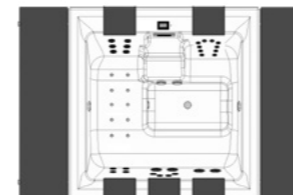

The illustration shows the Anthracite Lite model 2.1: Anthracite cladding, white corners (Lighting of the baseboards available as an option).

STRATO 2.1

Dimensions: 216 cm x 216 cm x 92 cm
 Hard-top cover: 2 x 54 cm (overall width 324 cm)
 Filling capacity: 1.200 l
 Weight: 380 kg
 Massage features: 2 Jet Control, 6 + 4 Superjets, 2 Turbojets, 10 Microjets, 8 air bubble nozzles

STRATO 2.4

Dimensions: 236 cm x 236 cm x 92 cm
 Hard-top cover: 2 x 59 cm (overall width 354 cm)
 Filling capacity: 1.660 l
 Weight: 410 kg
 Massage features: 2 Jet Control, 6 + 4 + 4 Superjets, 4 Turbojets, 10 Microjets, 10 air bubble nozzles