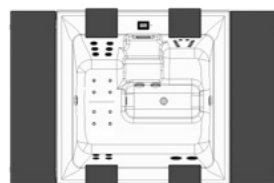

The illustration shows the Anthracite Lite model 2.1: Anthracite cladding, white corners (Lighting of the baseboards available as an option).

STRATO 2.1

Dimensions: 216 cm x 216 cm x 92 cm
 Hard-top cover: 2 x 54 cm (overall width 324 cm)
 Filling capacity: 1.200 l
 Weight: 380 kg
 Massage features: 2 Jet Control, 6 + 4 Superjets, 2 Turbojets, 10 Microjets, 8 air bubble nozzles

STRATO 2.4

Dimensions: 236 cm x 236 cm x 92 cm
 Hard-top cover: 2 x 59 cm (overall width 354 cm)
 Filling capacity: 1.660 l
 Weight: 410 kg
 Massage features: 2 Jet Control, 6 + 4 + 4 Superjets, 4 Turbojets, 10 Microjets, 10 air bubble nozzles