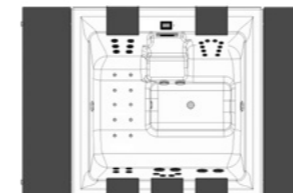

STRATO 2.4

Dimensions: 236 cm x 236 cm x 92 cm
 Hard-top cover: 2 x 59 cm (overall width 354 cm)
 Filling capacity: 1.660 l
 Weight: 410 kg
 Massage features: 2 Jet Control, 6 + 4 + 4 Superjets, 4 Turbojets, 10 Microjets, 10 air bubble nozzles

The illustration shows the White Elegance model 2.1: White cladding, white corners.

STRATO 2.1

Dimensions: 216 cm x 216 cm x 92 cm
 Hard-top cover: 2 x 54 cm (overall width 324 cm)
 Filling capacity: 1.200 l
 Weight: 380 kg
 Massage features: 2 Jet Control, 6 + 4 Superjets, 2 Turbojets, 10 Microjets, 8 air bubble nozzles