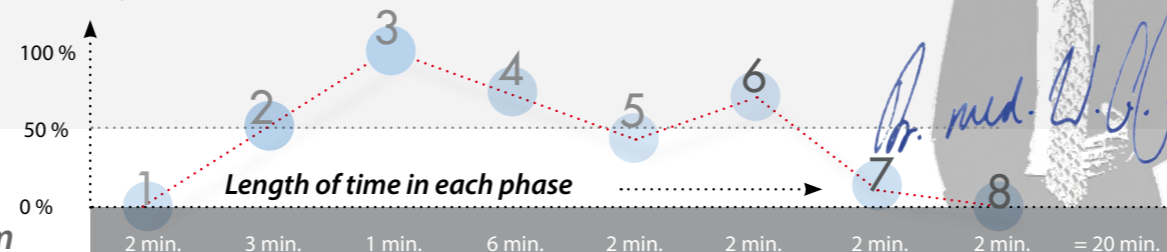

1+8

Warm-up phase + cool-down phase.

Microjets, turbojets and superjets, designed for a soft and voluminous shoulder and back massage.

Turbojets provide a hard, deep massage in the lower back.

EXAMPLE: STRATO 2.4

6 superjets, designed for a soft, all over massage.

Air massage with 10 nozzles on the floor. Whirl massage for the whole body.

10 microjets for Shiatsu finger pressure Massage – an extra massage for your shoulder and neck area.

Intensity of massage

WELLNESS AND EFFECT

For more information please visit: www.rivierapool.com

STRATO 2.1 & STRATO 2.4

The Strato 2.1 and the new Strato 2.4 whirlpool with 5 seats – portable whirlpools with the maximum of contemporary design.