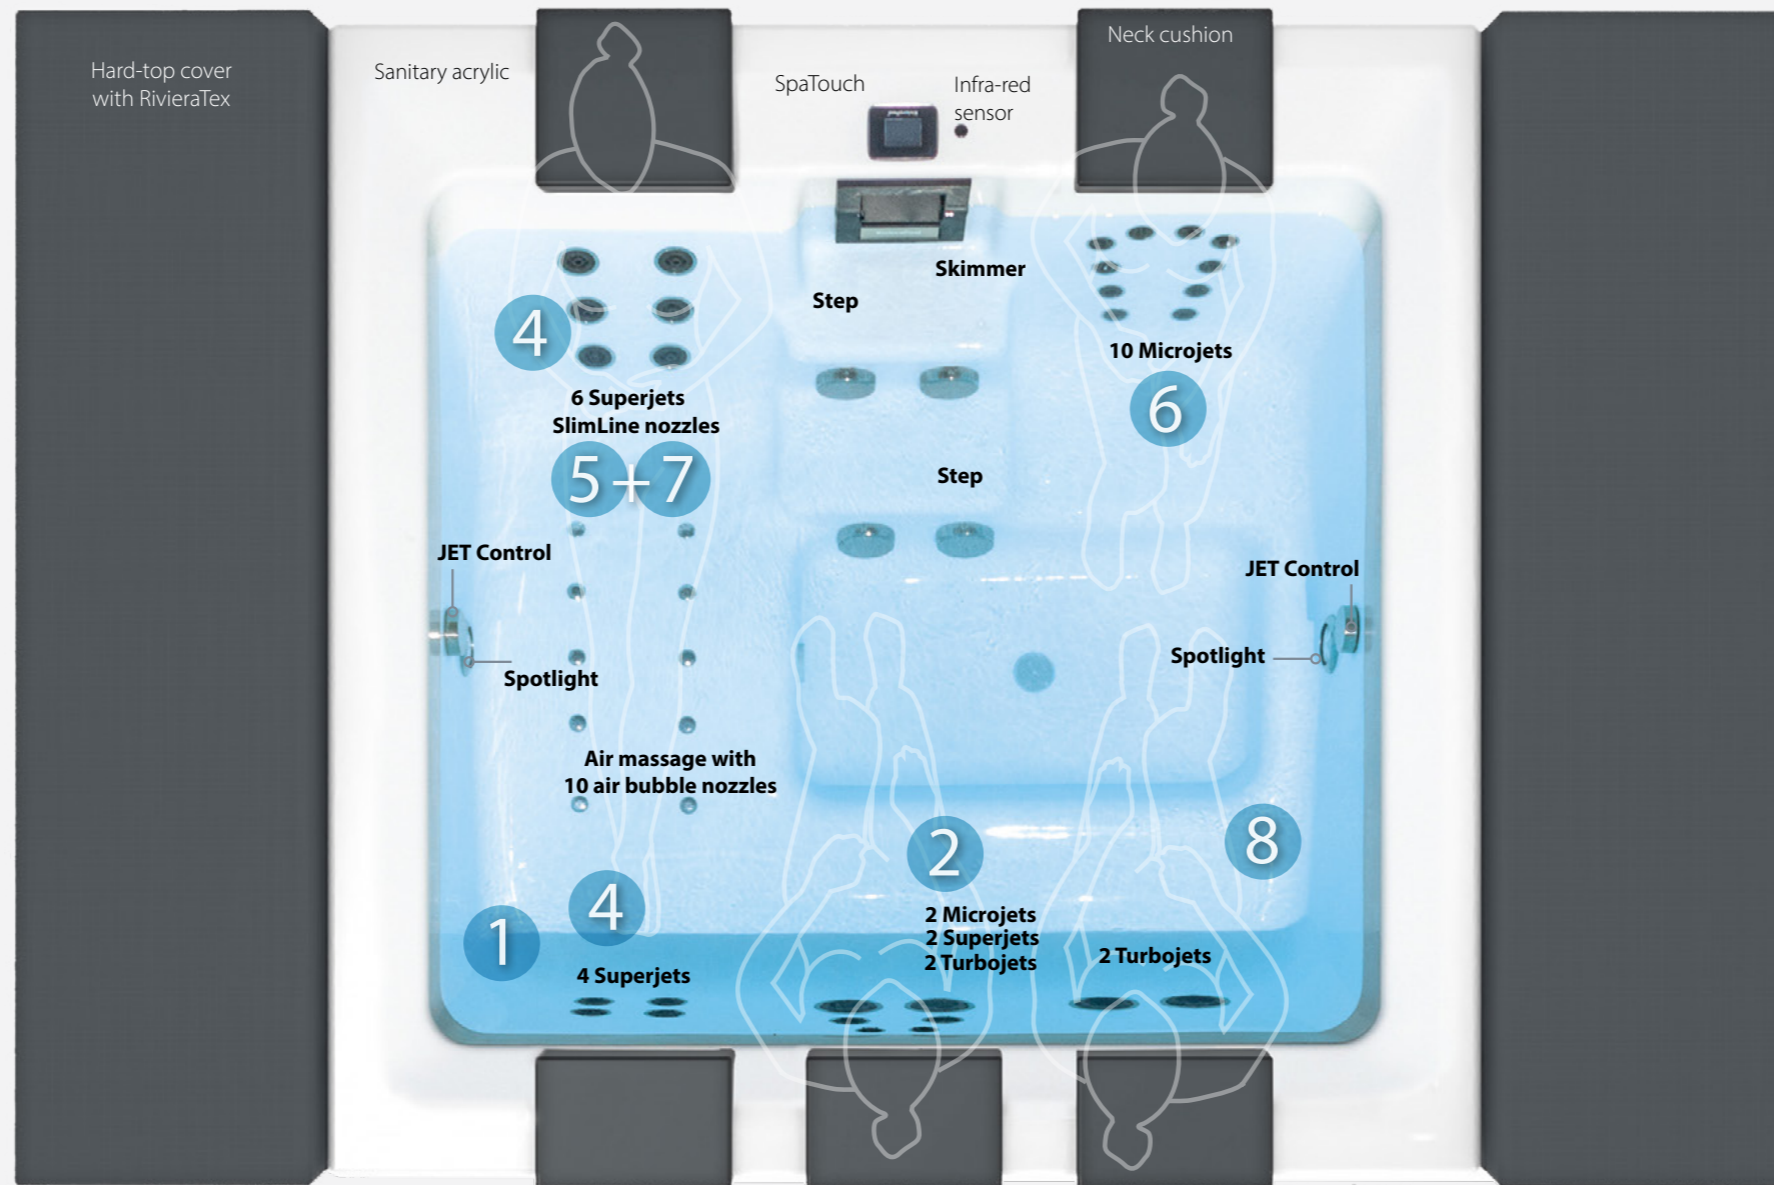

Enjoy It Together

Perhaps the best part about the Strato is that you can enjoy your elegant and luxurious massage with a partner or with friends. There is plenty of space in the tub, and the signature reclining space is the premiere experience if you're looking for a full-body massage perfect for the thighs, abdomen, and the chest.

1+8

Warm-up phase + cool-down phase.

Microjets, turbojets and superjets, designed for a soft and voluminous shoulder and back massage.

Turbojets provide a hard, deep massage in the lower back.

EXAMPLE: STRATO 2.4

6 superjets, designed for a soft, all over massage.

Air massage with 10 nozzles on the floor. Whirl massage for the whole body.

10 microjets for Shiatsu finger pressure Massage – an extra massage for your shoulder and neck area.

Intensity of massage

WELLNESS AND EFFECT

For more information please visit: www.rivierapool.com

STRATO 2.1 & STRATO 2.4

The Strato 2.1 and the new Strato 2.4 whirlpool with 5 seats – portable whirlpools with the maximum of contemporary design.