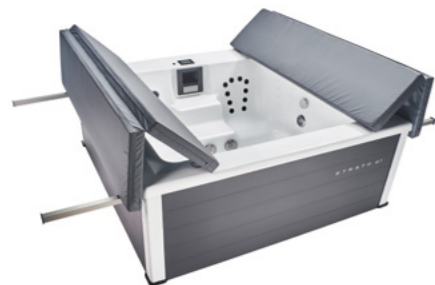

The Strato: feels great outdoors – whatever the weather.

SlimLine nozzles

Anti-slip entrance steps

Practical surfaces

Floating remote control

SpaTouch-display

STRATO 2.4

LED coloured lights package