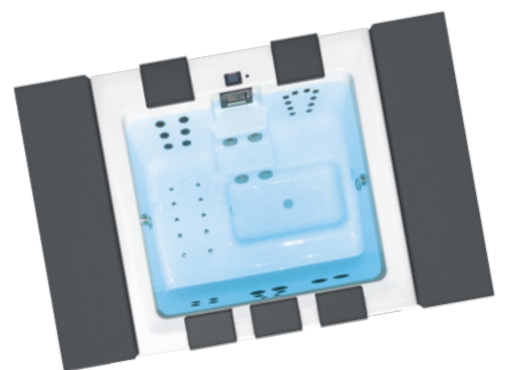

WHITE ELEGANCE

ANTHRAZIT ELEGANCE

ANTHRAZIT LITE

BEIGE ELEGANCE

BEIGE LITE

OPEN & CLOSE ...

There's a system to this innovative spa cover – our patented hard-top cover is the only one of its kind in the world – and we invented and developed it all for the Strato. With an easy opening mechanism, you can open and close, and repeat all day long!

... AND REPEAT!

Cover for protection against rain and dirt

Finally a hard top that's child's play and quick to open... and to close... and...

STRATO

THE NEW PERSPECTIVE – NOW.

RivieraPool®

One of the leading
German manufacturers of
ready-made swimming pools
and whirlpools.
Member of the BSW.