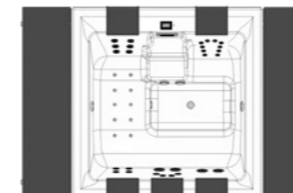

The illustration shows the Anthracite Elegance model 2.1: Anthracite cladding, Anthracite corners.

STRATO 2.1
 Dimensions: 216 cm x 216 cm x 92 cm
 Hard-top cover: 2 x 54 cm (overall width 324 cm)
 Filling capacity: 1.200 l
 Weight: 380 kg
 Massage features: 2 Jet Control, 6 + 4 Superjets, 2 Turbojets, 10 Microjets, 8 air bubble nozzles

STRATO 2.4
 Dimensions: 236 cm x 236 cm x 92 cm
 Hard-top cover: 2 x 59 cm (overall width 354 cm)
 Filling capacity: 1.660 l
 Weight: 410 kg
 Massage features: 2 Jet Control, 6 + 4 + 4 Superjets, 4 Turbojets, 10 Microjets, 10 air bubble nozzles

The illustration shows the Beige Lite model 2.1: Beige grey cladding, white corners.

STRATO 2.1

Dimensions: 216 cm x 216 cm x 92 cm
Hard-top cover: 2 x 54 cm (overall width 324 cm)
Filling capacity: 1.200 l
Weight: 380 kg
Massage features: 2 Jet Control, 6 + 4 Superjets, 2 Turbojets, 10 Microjets, 8 air bubble nozzles