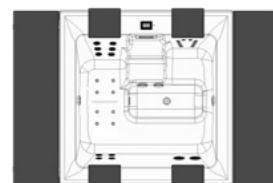

The illustration shows the Beige Lite model 2.1: Beige grey cladding, white corners.

STRATO 2.1

Dimensions: 216 cm x 216 cm x 92 cm
Hard-top cover: 2 x 54 cm (overall width 324 cm)
Filling capacity: 1.200 l
Weight: 380 kg
Massage features: 2 Jet Control, 6 + 4 Superjets, 2 Turbojets, 10 Microjets, 8 air bubble nozzles

STRATO 2.4

Dimensions: 236 cm x 236 cm x 92 cm
Hard-top cover: 2 x 59 cm (overall width 354 cm)
Filling capacity: 1.660 l
Weight: 410 kg
Massage features: 2 Jet Control, 6 + 4 + 4 Superjets, 4 Turbojets, 10 Microjets, 10 air bubble nozzles

The illustration shows the White Elegance model 2.1: White cladding, white corners.

STRATO 2.1

Dimensions: 216 cm x 216 cm x 92 cm
 Hard-top cover: 2 x 54 cm (overall width 324 cm)
 Filling capacity: 1.200 l
 Weight: 380 kg
 Massage features: 2 Jet Control, 6 + 4 Superjets, 2 Turbojets, 10 Microjets, 8 air bubble nozzles