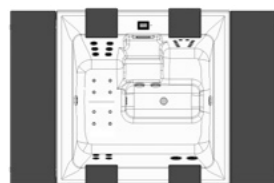

The illustration shows the Anthracite Lite model 2.1: Anthracite cladding, white corners (Lighting of the baseboards available as an option).

STRATO 2.1

Dimensions: 216 cm x 216 cm x 92 cm
 Hard-top cover: 2 x 54 cm (overall width 324 cm)
 Filling capacity: 1.200 l
 Weight: 380 kg
 Massage features: 2 Jet Control, 6 + 4 Superjets, 2 Turbojets, 10 Microjets, 8 air bubble nozzles

STRATO 2.4

Dimensions: 236 cm x 236 cm x 92 cm
 Hard-top cover: 2 x 59 cm (overall width 354 cm)
 Filling capacity: 1.660 l
 Weight: 410 kg
 Massage features: 2 Jet Control, 6 + 4 + 4 Superjets, 4 Turbojets, 10 Microjets, 10 air bubble nozzles

The illustration shows the Anthracite Elegance model 2.1: Anthracite cladding, Anthracite corners.

STRATO 2.1
 Dimensions: 216 cm x 216 cm x 92 cm
 Hard-top cover: 2 x 54 cm (overall width 324 cm)
 Filling capacity: 1.200 l
 Weight: 380 kg
 Massage features: 2 Jet Control, 6 + 4 Superjets, 2 Turbojets, 10 Microjets, 8 air bubble nozzles