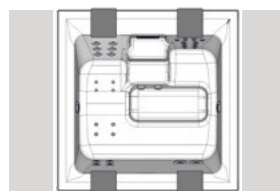

The illustration shows the Beige Lite model: Beige grey cladding, white corners

- Dimensions: 216 cm x 216 cm x 93 cm
- Hard-top cover: 2 x 54 cm (overall width 328 cm)
- Filling capacity: 1,200 L
- Weight: 380 kg
- Massage features: 2 Jet Control, 6 + 4 Superjets, 2 Turbojets, 10 Microjets, 8 air bubble nozzles

The illustration shows the White Elegance model: White cladding, white corners

Dimensions: 216 cm x 216 cm x 93 cm
 Hard-top cover: 2 x 54 cm (overall width 328 cm)
 Filling capacity: 1,200 L
 Weight: 380 kg
 Massage features: 2 Jet Control, 6 + 4 Superjets, 2 Turbojets, 10 Microjets, 8 air bubble nozzles