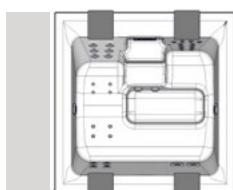

The illustration shows the Anthracite Lite model: Anthracite cladding, white corners

- Dimensions: 216 cm x 216 cm x 93 cm
- Hard-top cover: 2 x 54 cm (overall width 328 cm)
- Filling capacity: 1,200 L
- Weight: 380 kg
- Massage features: 2 Jet Control, 6 + 4 Superjets, 2 Turbojets, 10 Microjets, 8 air bubble nozzles

- Dimensions: 216 cm x 216 cm x 93 cm
- Hard-top cover: 2 x 54 cm (overall width 328 cm)
- Filling capacity: 1,200 L
- Weight: 380 kg
- Massage features: 2 Jet Control, 6 + 4 Superjets, 2 Turbojets, 10 Microjets, 8 air bubble nozzles