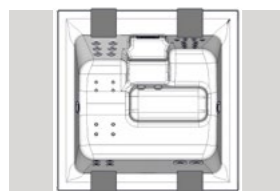

The illustration shows the Anthracite Lite model: Anthracite cladding, white corners

- Dimensions: 216 cm x 216 cm x 93 cm
- Hard-top cover: 2 x 54 cm (overall width 328 cm)
- Filling capacity: 1,200 L
- Weight: 380 kg
- Massage features: 2 Jet Control, 6 + 4 Superjets, 2 Turbojets, 10 Microjets, 8 air bubble nozzles