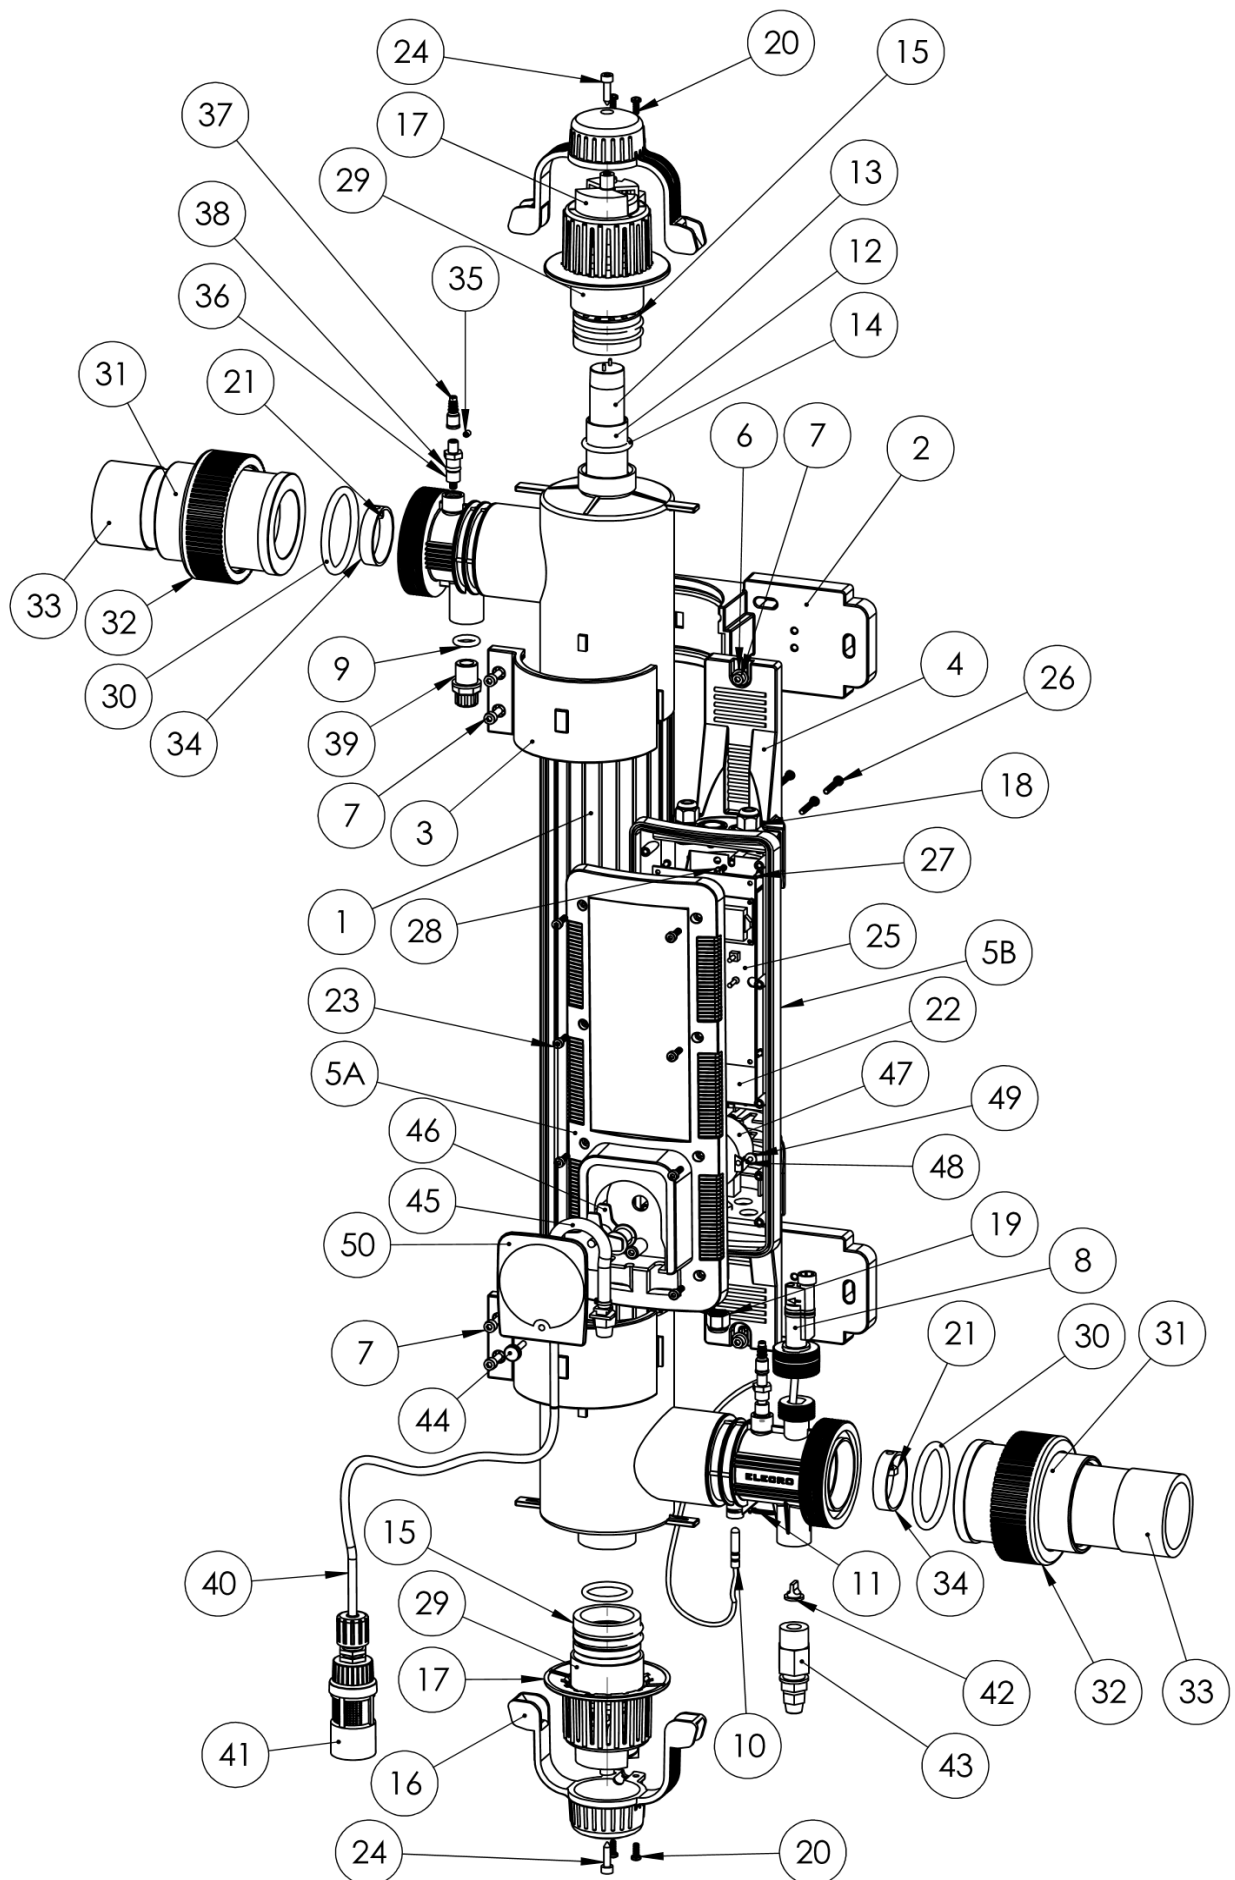

Item No.:	Description:	Pcs/Unit Q-65	Pcs/Unit Q-130	Elecro Part Number for Q-65	Elecro Part Number for Q-130	GBP RRP (£)		EUR RRP (€)		USD RRP ($)	
						Q-65	Q-130	Q-65	Q-130	Q-65	Q-130
1	Quantum Replacement Body Assembly (Complete with Titanium reflector and T-Piece)	1	1	SP-UV-B-Q-65	SP-UV-B-Q-130	330.75	472.50	380.36	543.38	463.05	661.50
2	Rear Mounting Bracket	2	-	Z-IM-UV-ST-RB	-	7.35	-	8.45	-	10.29	-
3	Front Mounting Bracket	2	-	Z-IM-UV-ST-FB	-	3.15	-	3.62	-	4.41	-
4	Enclosure Bracket	2	2	Z-IM-UV-ENC-B		10.50		12.08		14.70	
5A	Analogue Quantum Front Cover	1	1	Z-IM-UV-FC		11.55		13.28		16.17	
5B	Rear Enclosure	1	1	Z-IM-UV-ENC-N		17.85		20.53		24.99	
6	M5 Flat Form C Washer A2	2	2	Z-FIX-M5FCW		5.51		6.34		7.72	
7	POD Fixing Screw	2	2	Z-FIX-M4.8X19STS-SC		5.51		6.34		7.72	
8	Flow Switch	1	1	SP-107-UV-B		40.69		46.79		56.96	
9	Blanking Cap O-Ring Seal	2	2	Z-ORS-SR-PC-S		1.31		1.51		1.84	
12	Quartz Sleeve	1	2	SP-UV-QS		41.21		47.39		57.70	
13	UV Lamp	1	2	SP-UV-LAMP-EL		50.14		57.66		70.19	
14	Quartz Sleeve O-Ring Seal	2	4	SP-UV-ORS		1.26		1.45		1.76	
15	Quartz Sleeve Locking Nut	2	4	SP-UV-LNUT		7.51		8.63		10.51	
16	UV Lamp Holder Clip	2	4	Z-IM-UV-LH-CLIP		5.78		6.64		8.09	
17	UV Lamp Holder Hard Cap	2	4	Z-IM-UV-LH-CAP		7.88		9.06		11.03	
18	PG7 Entry Gland	3	3	Z-CON-PG7BK		7.35		8.45		10.29	
19	PG7 Entry Gland	4	4	Z-CON-PG7BK		7.35		8.45		10.29	
20	Lamp Lead Clamp Pozi Pan Screw	4	8	Z-FIX-M4X14		1.58		1.81		2.205	
21	Current Collector Hex Nut	2	2	Z-FIX-M5HEX		5.51		6.34		7.72	
22	Electronic ballast	1	1	SP-UV-BB-55	SP-UV-BB-110	115.50	157.50	132.83	181.13	161.70	220.50
23	Enclosure Fixing Screw	6	6	Z-FIX-M4X16-SC-ST		1.58		1.81		2.21	
24	Lamp Holder Clip Screw	2	4	Z-FIX-M4.8X19STS-SC		5.51		6.34		7.72	
25	Quantum Maintenance Timer PCB	1	1	SP-UV-Q-PCB-DV		99.75		114.71		139.65	
26	Bracket Screw	6	6	Z-FIX-M4X14		1.58		1.81		2.205	
27	PCB Fixing Screw	5	5	Z-FIX-M3X8-BLK		1.58		1.81		2.21	
28	Ballast Fixig Screw	2	2	Z-FIX-M4X14		1.58		1.81		2.205	
29	Lamp Lead Connection	2	4	SP-UV-LLL-S		18.38		21.13		25.73	
30	Large Union O-Ring Seal	2	2	SP-122-ORS		8.93		10.26		12.50	
31+ 32	Union Socket 2"/ 63mm	2	2	SP-122		14.18		16.30		19.85	
	Union Nut										
33	Union Reducer 1 1/2" / 50mm	2	2	SP-UV-R		4.73		5.43		6.62	
34	10mm / 44.5mm OD Stainless Steel Ring	2	2	Z-TUB-SS44.5X10		8.93		10.26		12.50	
35	Current Collector Grub Screw	2	2	Z-FIX-M4X4GS		1.58		1.81		2.21	
36	Current Collector Pin (316 S/S)	2	2	Z-UV-CC-PIN		15.23		17.51		21.32	
37	UV Current Collector Rubber Boot	2	2	Z-UV-CC-RB		4.73		5.43		6.62	
38	UV Current Collector 'O' Ring	2	2	Z-ORS-UV-CC		2.63		3.02		3.68	
39	UV Blanking Plug	2	2	Z-IM-UV-BP		3.68		4.23		5.15	

Quantum PRO