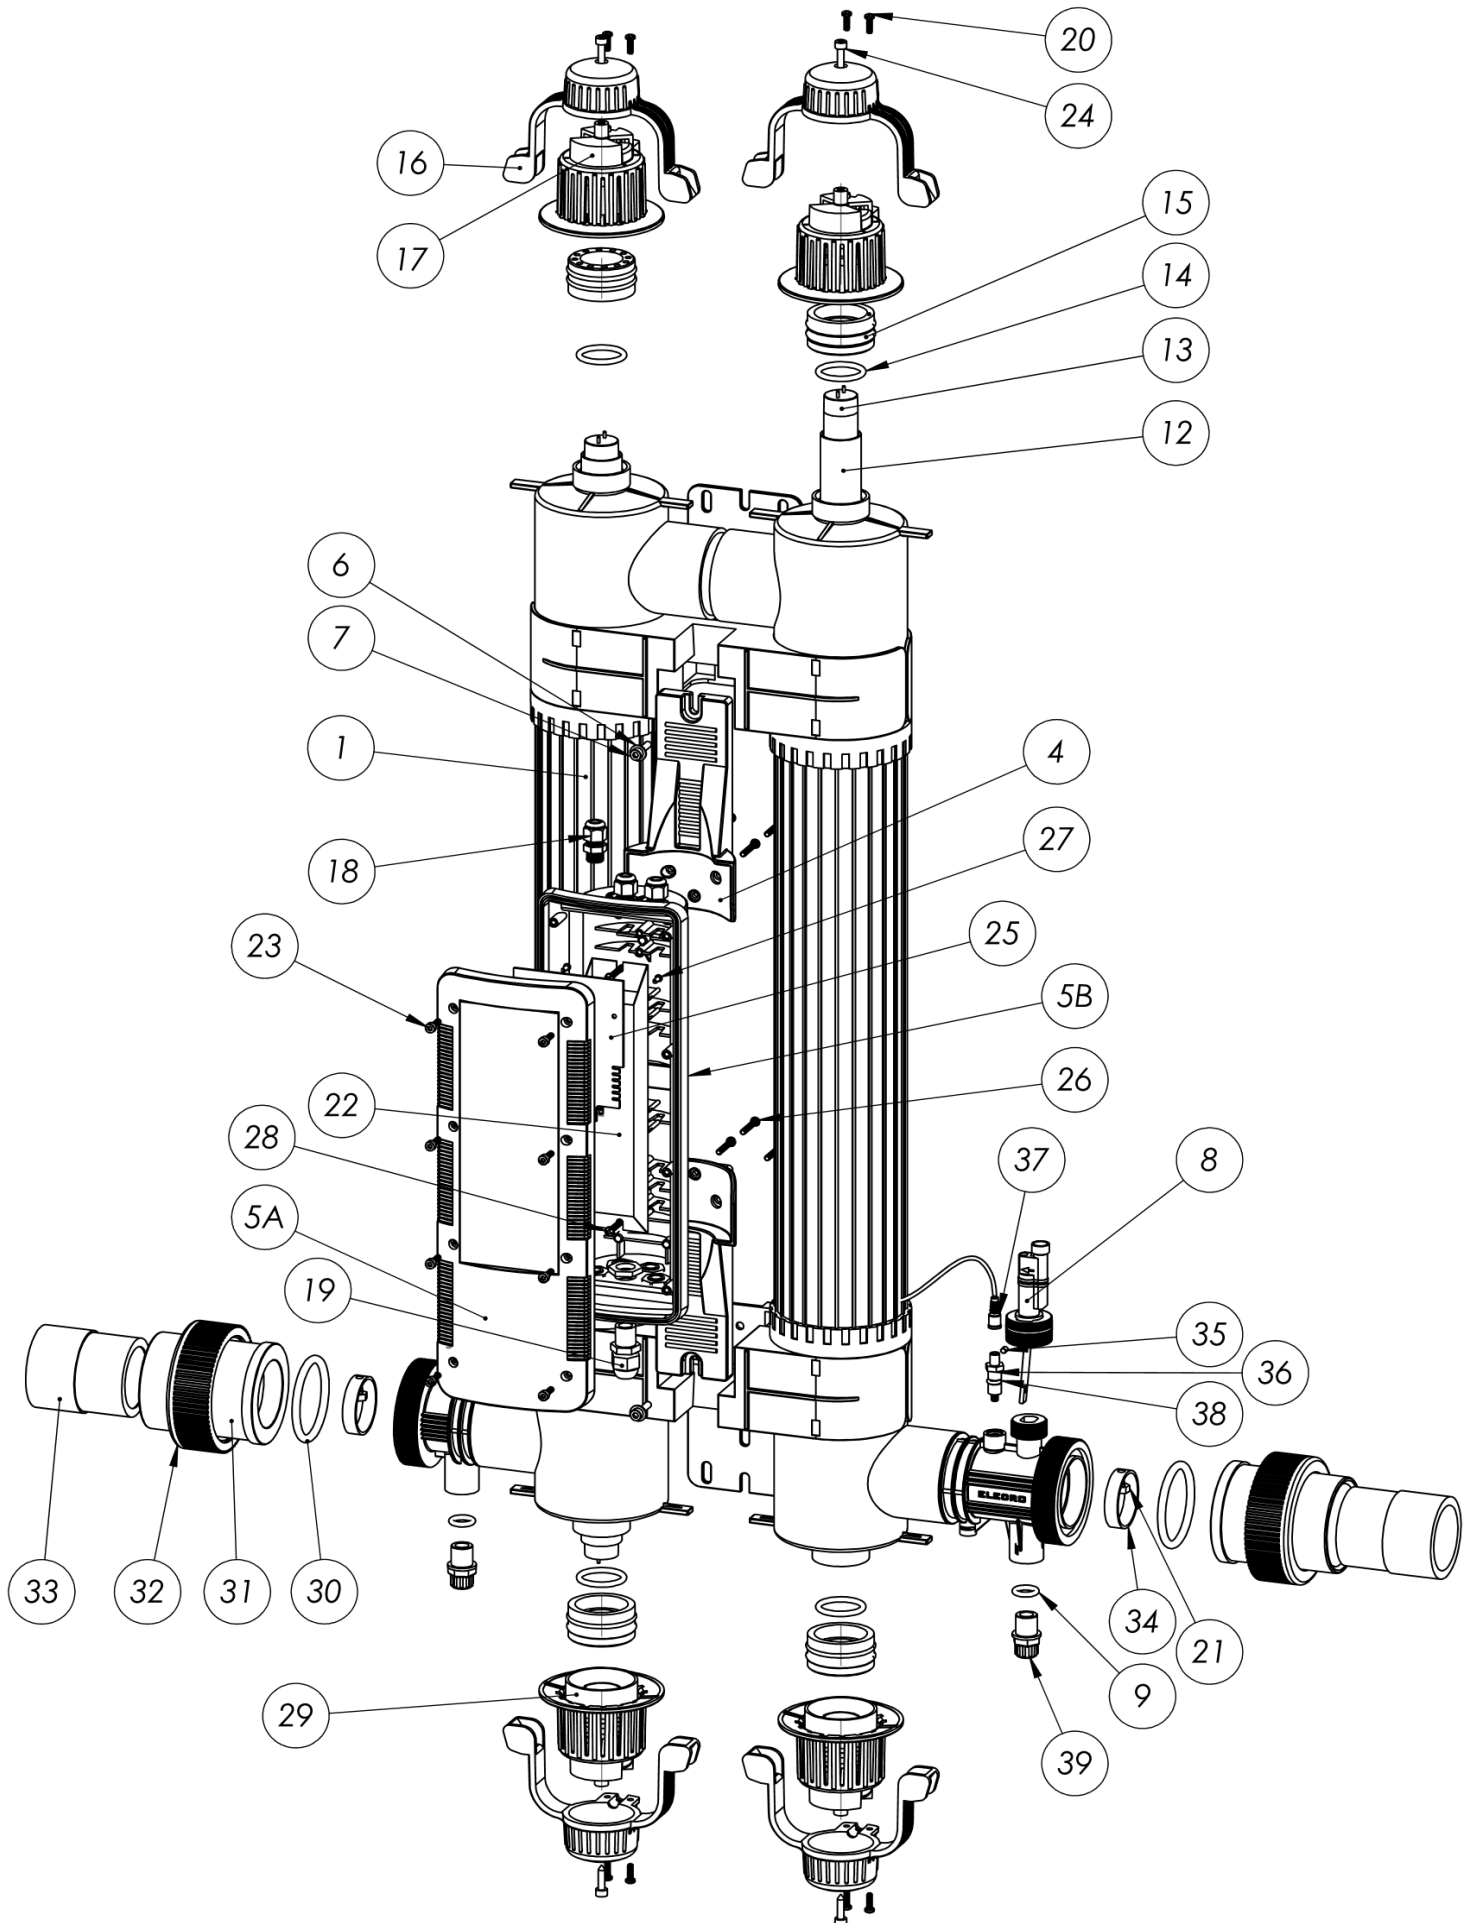

Quantum

SPARE PART LISTS

Quantum Classic

Quantum Classic

Item No.:	Description:	Pcs/Unit Q-65	Pcs/Unit Q-130	Elecro Part Number for Q-65	Elecro Part Number for Q-130	GBP RRP (£)		EUR RRP (€)		USD RRP (\$)	
						Q-65	Q-130	Q-65	Q-130	Q-65	Q-130
1	Quantum Replacement Body Assembly (Complete with Titanium reflector and T-Piece)	1	1	SP-UV-B-Q-65	SP-UV-B-Q-130	330.75	472.50	380.36	543.38	463.05	661.50
2	Rear Mounting Bracket	2	-	Z-IM-UV-ST-RB	-	7.35	-	8.45	-	10.29	-
3	Front Mounting Bracket	2	-	Z-IM-UV-ST-FB	-	3.15	-	3.62	-	4.41	-
4	Enclosure Bracket	2	2	Z-IM-UV-ENC-B		10.50		12.08		14.70	
5A	Analogue Quantum Front Cover	1	1	Z-IM-UV-FC		11.55		13.28		16.17	
5B	Rear Enclosure	1	1	Z-IM-UV-ENC-N		17.85		20.53		24.99	
6	M5 Flat Form C Washer A2	2	2	Z-FIX-M5FCW		5.51		6.34		7.72	
7	POD Fixing Screw	2	2	Z-FIX-M4.8X19STS-SC		5.51		6.34		7.72	
8	Flow Switch	1	1	SP-107-UV-B		40.69		46.79		56.96	
9	Blanking Cap O-Ring Seal	2	2	Z-ORS-SR-PC-S		1.31		1.51		1.84	
12	Quartz Sleeve	1	2	SP-UV-QS		41.21		47.39		57.70	
13	UV Lamp	1	2	SP-UV-LAMP-EL		50.14		57.66		70.19	
14	Quartz Sleeve O-Ring Seal	2	4	SP-UV-ORS		1.26		1.45		1.76	
15	Quartz Sleeve Locking Nut	2	4	SP-UV-LNUT		7.51		8.63		10.51	
16	UV Lamp Holder Clip	2	4	Z-IM-UV-LH-CLIP		5.78		6.64		8.09	
17	UV Lamp Holder Hard Cap	2	4	Z-IM-UV-LH-CAP		7.88		9.06		11.03	
18	PG7 Entry Gland	3	3	Z-CON-PG7BK		7.35		8.45		10.29	
19	PG7 Entry Gland	4	4	Z-CON-PG7BK		7.35		8.45		10.29	
20	Lamp Lead Clamp Pozi Pan Screw	4	8	Z-FIX-M4X14		1.58		1.81		2.205	
21	Current Collector Hex Nut	2	2	Z-FIX-M5HEX		5.51		6.34		7.72	
22	Electronic ballast	1	1	SP-UV-BB-55	SP-UV-BB-110	115.50	157.50	132.83	181.13	161.70	220.50
23	Enclosure Fixing Screw	6	6	Z-FIX-M4X16-SC-ST		1.58		1.81		2.21	
24	Lamp Holder Clip Screw	2	4	Z-FIX-M4.8X19STS-SC		5.51		6.34		7.72	
25	Quantum Maintenance Timer PCB	1	1	SP-UV-Q-PCB-DV		99.75		114.71		139.65	
26	Bracket Screw	6	6	Z-FIX-M4X14		1.58		1.81		2.205	
27	PCB Fixing Screw	5	5	Z-FIX-M3X8-BLK		1.58		1.81		2.21	
28	Ballast Fixig Screw	2	2	Z-FIX-M4X14		1.58		1.81		2.205	
29	Lamp Lead Connection	2	4	SP-UV-LLL-S		18.38		21.13		25.73	
30	Large Union O-Ring Seal	2	2	SP-122-ORS		8.93		10.26		12.50	
31+ 32	Union Socket 2"/ 63mm	2	2	SP-122		14.18		16.30		19.85	
	Union Nut										
33	Union Reducer 1 1/2" / 50mm	2	2	SP-UV-R		4.73		5.43		6.62	
34	10mm / 44.5mm OD Stainless Steel Ring	2	2	Z-TUB-SS44.5X10		8.93		10.26		12.50	
35	Current Collector Grub Screw	2	2	Z-FIX-M4X4GS		1.58		1.81		2.21	
36	Current Collector Pin (316 S/S)	2	2	Z-UV-CC-PIN		15.23		17.51		21.32	
37	UV Current Collector Rubber Boot	2	2	Z-UV-CC-RB		4.73		5.43		6.62	
38	UV Current Collector 'O' Ring	2	2	Z-ORS-UV-CC		2.63		3.02		3.68	
39	UV Blanking Plug	2	2	Z-IM-UV-BP		3.68		4.23		5.15	