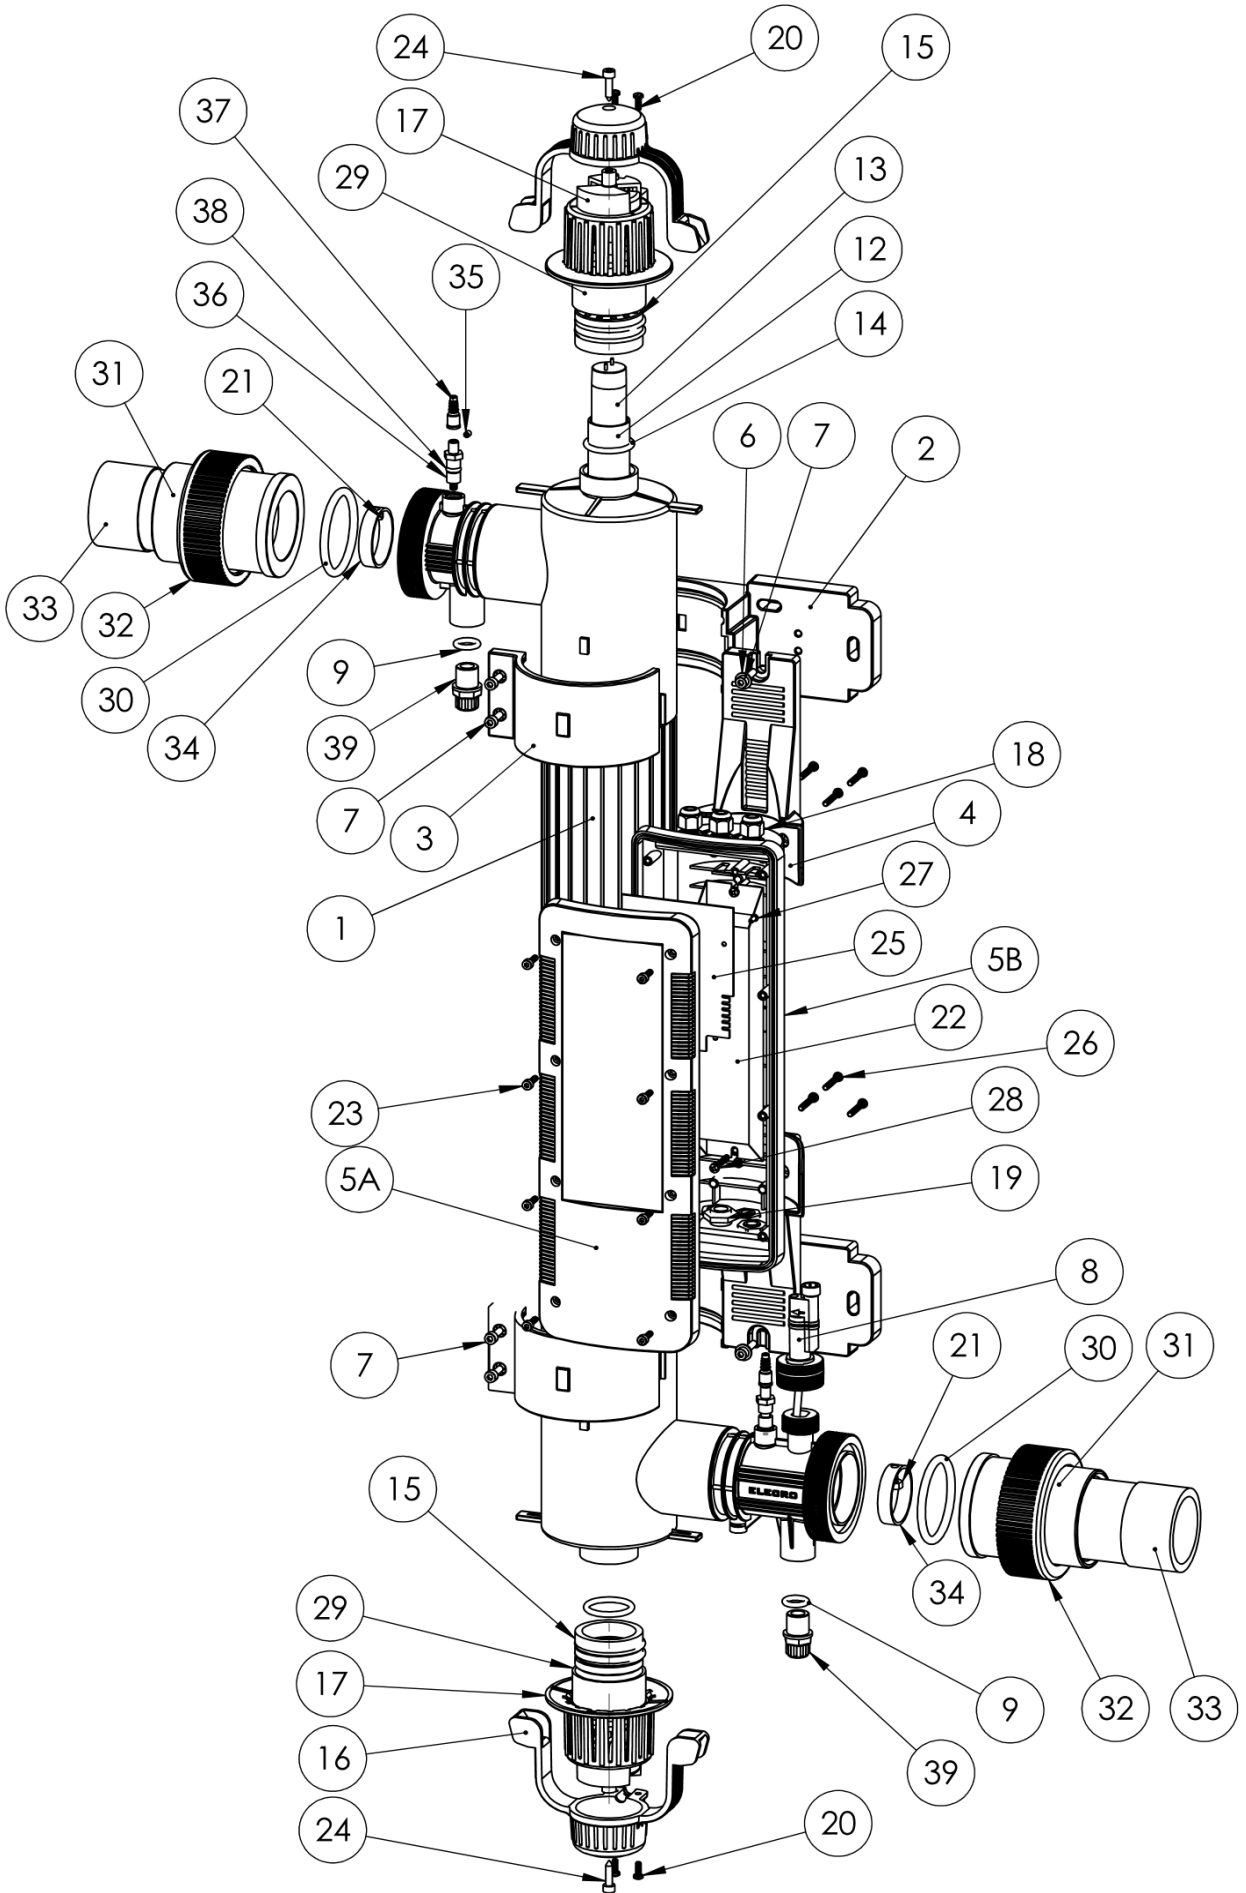

Quantum

SPARE PART LISTS

Quantum Classic

Quantum Classic

Item No.:	Description:	Pcs/Unit Q-65	Pcs/Unit Q-130	Elecro Part Number for Q-65	Elecro Part Number for Q-130	GBP RRP (£)		EUR RRP (€)		USD RRP (\$)	
						Q-65	Q-130	Q-65	Q-130	Q-65	Q-130
1	Quantum Replacement Body Assembly (Complete with Titanium reflector and T-Piece)	1	1	SP-UV-B-Q-65	SP-UV-B-Q-130	330.75	472.50	380.36	543.38	463.05	661.50
2	Rear Mounting Bracket	2	-	Z-IM-UV-ST-RB	-	7.35	-	8.45	-	10.29	-
3	Front Mounting Bracket	2	-	Z-IM-UV-ST-FB	-	3.15	-	3.62	-	4.41	-
4	Enclosure Bracket	2	2	Z-IM-UV-ENC-B		10.50		12.08		14.70	
5A	Analogue Quantum Front Cover	1	1	Z-IM-UV-FC		11.55		13.28		16.17	
5B	Rear Enclosure	1	1	Z-IM-UV-ENC-N		17.85		20.53		24.99	
6	M5 Flat Form C Washer A2	2	2	Z-FIX-M5FCW		5.51		6.34		7.72	
7	POD Fixing Screw	2	2	Z-FIX-M4.8X19STS-SC		5.51		6.34		7.72	
8	Flow Switch	1	1	SP-107-UV-B		40.69		46.79		56.96	
9	Blanking Cap O-Ring Seal	2	2	Z-ORS-SR-PC-S		1.31		1.51		1.84	
12	Quartz Sleeve	1	2	SP-UV-QS		41.21		47.39		57.70	
13	UV Lamp	1	2	SP-UV-LAMP-EL		50.14		57.66		70.19	
14	Quartz Sleeve O-Ring Seal	2	4	SP-UV-ORS		1.26		1.45		1.76	
15	Quartz Sleeve Locking Nut	2	4	SP-UV-LNUT		7.51		8.63		10.51	
16	UV Lamp Holder Clip	2	4	Z-IM-UV-LH-CLIP		5.78		6.64		8.09	
17	UV Lamp Holder Hard Cap	2	4	Z-IM-UV-LH-CAP		7.88		9.06		11.03	
18	PG7 Entry Gland	3	3	Z-CON-PG7BK		7.35		8.45		10.29	
19	PG7 Entry Gland	4	4	Z-CON-PG7BK		7.35		8.45		10.29	
20	Lamp Lead Clamp Pozi Pan Screw	4	8	Z-FIX-M4X14		1.58		1.81		2.205	
21	Current Collector Hex Nut	2	2	Z-FIX-M5HEX		5.51		6.34		7.72	
22	Electronic ballast	1	1	SP-UV-BB-55	SP-UV-BB-110	115.50	157.50	132.83	181.13	161.70	220.50
23	Enclosure Fixing Screw	6	6	Z-FIX-M4X16-SC-ST		1.58		1.81		2.21	
24	Lamp Holder Clip Screw	2	4	Z-FIX-M4.8X19STS-SC		5.51		6.34		7.72	
25	Quantum Maintenance Timer PCB	1	1	SP-UV-Q-PCB-DV		99.75		114.71		139.65	
26	Bracket Screw	6	6	Z-FIX-M4X14		1.58		1.81		2.205	
27	PCB Fixing Screw	5	5	Z-FIX-M3X8-BLK		1.58		1.81		2.21	
28	Ballast Fixig Screw	2	2	Z-FIX-M4X14		1.58		1.81		2.205	
29	Lamp Lead Connection	2	4	SP-UV-LLL-S		18.38		21.13		25.73	
30	Large Union O-Ring Seal	2	2	SP-122-ORS		8.93		10.26		12.50	
31+ 32	Union Socket 2"/ 63mm	2	2	SP-122		14.18		16.30		19.85	
	Union Nut										
33	Union Reducer 1 1/2" / 50mm	2	2	SP-UV-R		4.73		5.43		6.62	
34	10mm / 44.5mm OD Stainless Steel Ring	2	2	Z-TUB-SS44.5X10		8.93		10.26		12.50	
35	Current Collector Grub Screw	2	2	Z-FIX-M4X4GS		1.58		1.81		2.21	
36	Current Collector Pin (316 S/S)	2	2	Z-UV-CC-PIN		15.23		17.51		21.32	
37	UV Current Collector Rubber Boot	2	2	Z-UV-CC-RB		4.73		5.43		6.62	
38	UV Current Collector 'O' Ring	2	2	Z-ORS-UV-CC		2.63		3.02		3.68	
39	UV Blanking Plug	2	2	Z-IM-UV-BP		3.68		4.23		5.15	