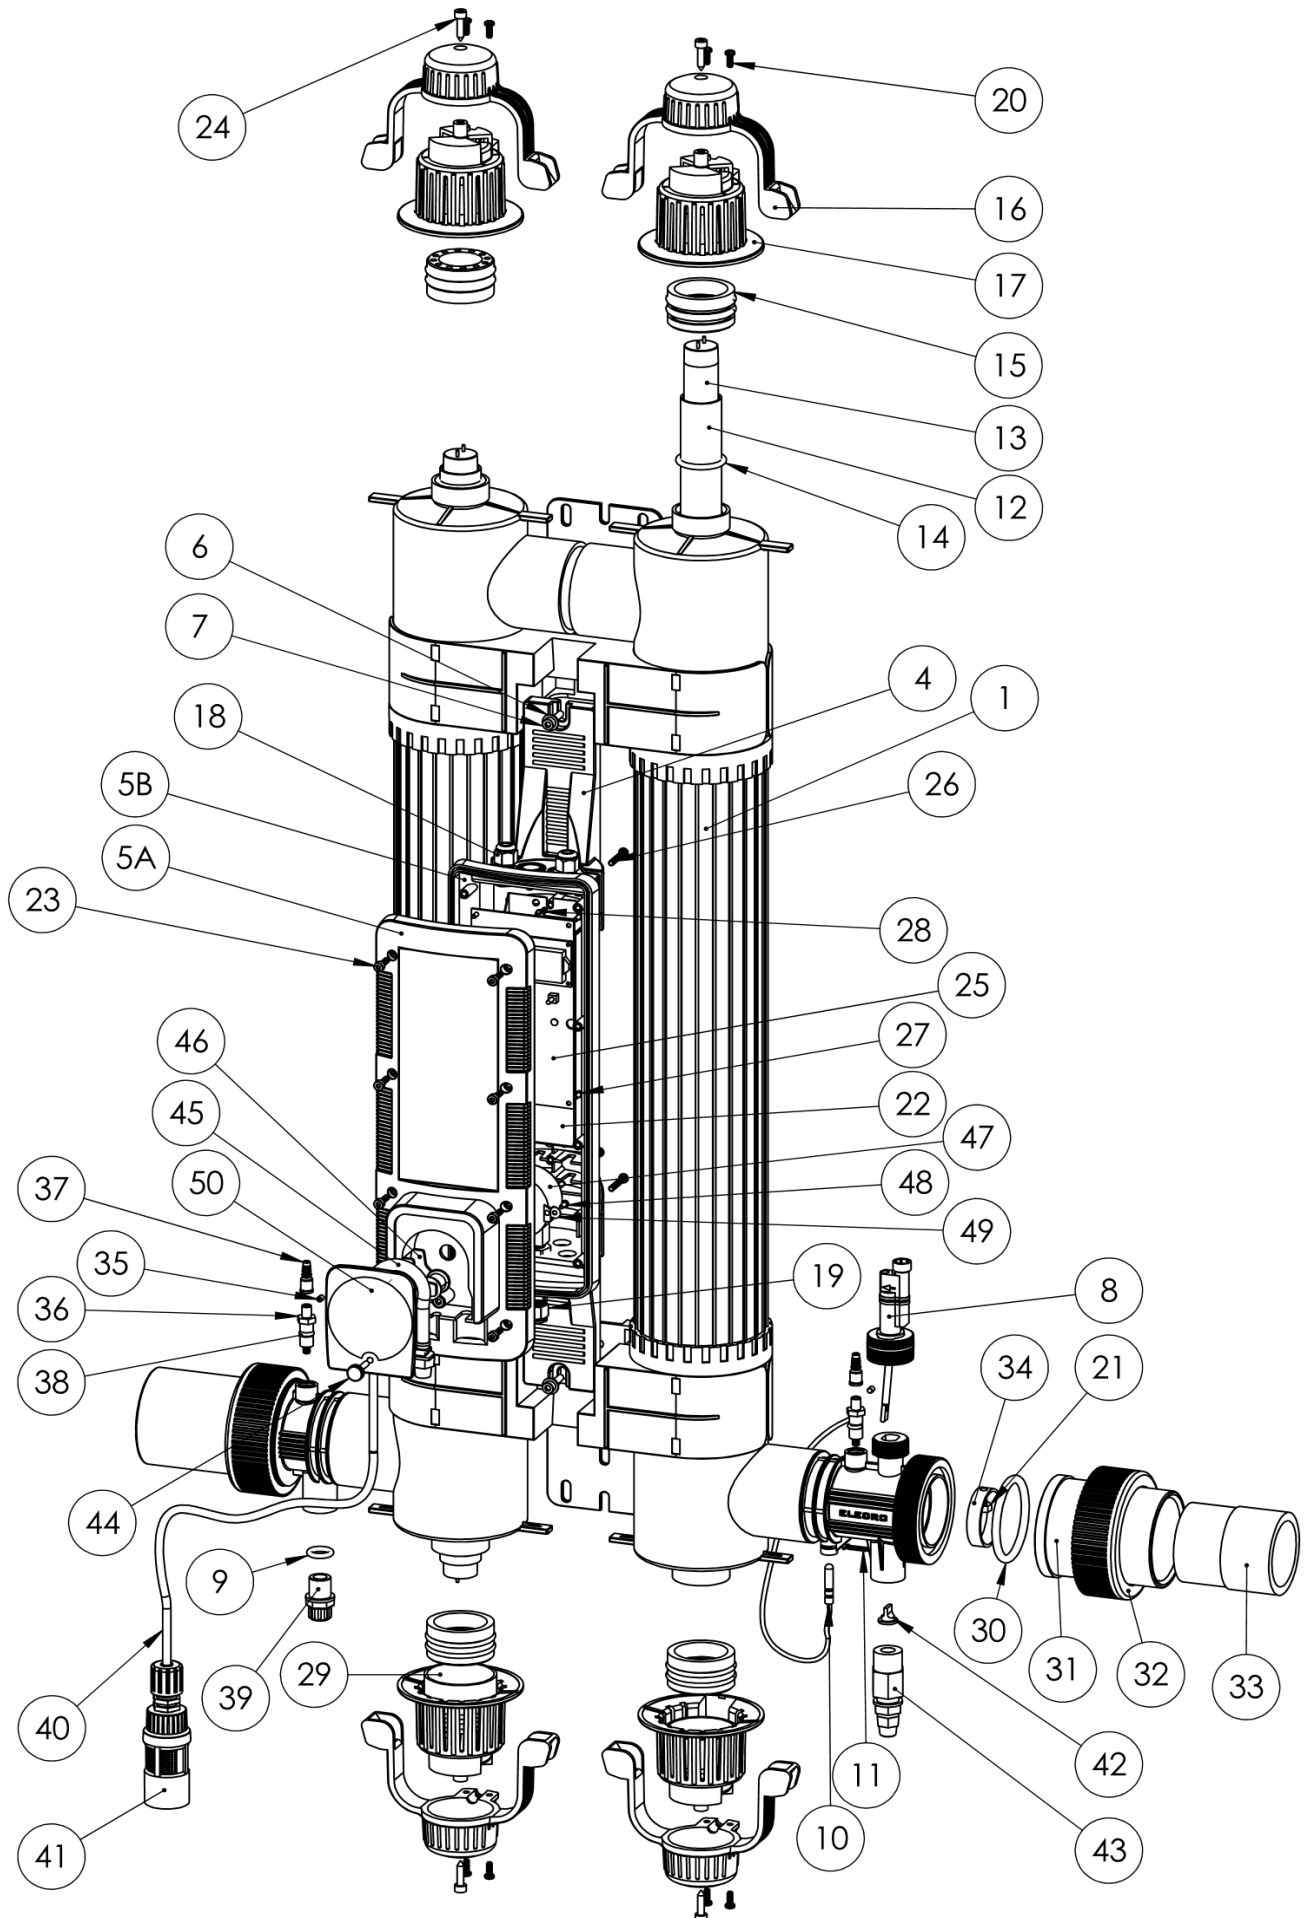

Quantum PRO

Item No.:	Description:	Pcs/Unit QP-65	Pcs/Unit QP-130	Elecro Part Number for QP-65	Elecro Part Number for QP-130	GBP RRP (£)		EUR RRP (€)		USD RRP ($)	
						QP-65	QP-130	QP-65	QP-130	QP-65	QP-130
1	Quantum Replacement Body Assembly (Complete with Titanium reflector and T-Piece)	1	1	SP-UV-B-Q-65	SP-UV-B-Q-130	330.75	472.5	380.36	543.38	463.05	661.50
2	Rear Mounting Bracket	2	-	Z-IM-UV-ST-RB	-	11.55	-	13.28	-	16.17	-
3	Front Mounting Bracket	2	-	Z-IM-UV-ST-FB	-	5.25	-	5.60	-	7.35	-
4	Enclosure Bracket	2	2	Z-IM-UV-ENC-B		10.50		12.08		14.70	
5A	Quantum Front Cover with Pump	1	1	Z-IM-UV-FC		11.55		13.28		16.17	
5B	Rear Enclosure	1	1	Z-IM-UV-ENC-N		17.85		20.53		24.99	
6	M5 Flat Form C Washer A2	2	2	Z-FIX-M5FCW		5.51		6.34		7.72	
7	POD Fixing Screw	2	2	Z-FIX-M4.8X19STS-SC		5.51		6.34		7.72	
8	Flow Switch	1	1	SP-107-UV-B		40.69		46.79		56.96	
9	Blanking Cap O-Ring Seal	1	1	Z-ORS-SR-PC-S		1.31		1.51		1.84	
10	Temperature Sensor	1	1	SP-NTC-1000		32.29		37.13		45.20	
11	R' Clip	1	1	Z-MIS-R-CLIP		3.15		3.62		4.41	
12	Quartz Sleeve	1	2	SP-UV-QS		41.21		47.39		57.70	
13	UV Lamp	1	2	SP-UV-LAMP-EL		50.14		53.48		70.1925	
14	Quartz Sleeve O-Ring Seal	2	4	SP-UV-ORS		1.26		1.45		1.76	
15	Quartz Sleeve Locking Nut	2	4	SP-UV-LNUT		7.51		8.63		10.51	
16	UV Lamp Holder Clip	2	4	Z-IM-UV-LH-CLIP		5.78		6.64		8.09	
17	UV Lamp Holder Hard Cap	2	4	Z-IM-UV-LH-CAP		7.88		9.06		11.03	
18	PG7 Entry Gland	3	3	Z-CON-PG7BK		7.35		8.45		10.29	
19	PG7 Entry Gland	4	4	Z-CON-PG7BK		7.35		8.45		10.29	
20	Lamp Lead Clamp Pozi Pan Screw	4	8	Z-FIX-M4X14		1.58		1.81		2.205	
21	Current Collector Hex Nut	2	2	Z-FIX-M5HEX		5.51		6.34		7.72	
22	Electronic ballast	1	1	SP-UV-BB-55	SP-UV-BB-110	115.5	157.5	132.83	181.13	161.70	220.50
23	Enclosure Fixing Screw	6	6	Z-FIX-M4X16-SC-ST		1.58		1.81		2.21	
24	Lamp Holder Clip Screw	2	4	Z-FIX-M4.8X19STS-SC		5.51		6.34		7.72	
25	Quantum Maintenance Timer PCB	1	1	SP-UV-QP-PCB		204.75		235.46		286.65	
26	Bracket Screw	6	6	Z-FIX-M4X14		1.58		1.81		2.205	
27	M3 x 8mm PCB Fixing	5	5	Z-FIX-M3X8-BLK		1.58		1.81		2.21	
28	Ballast Fixig Screw	2	2	Z-FIX-M4X14		1.58		1.81		2.205	
29	Lamp Lead Connection	2	4	SP-UV-LLL-S		18.38		21.13		25.73	
30	Large Union O-Ring Seal	2	2	Z-ORS-UNI-L		4.46		5.13		6.25	
31+32	Union Socket 2" / 63mm Union Nut	2	2	SP-122		14.175		16.30		19.85	
33	Union Reducer 1½" / 50mm	2	2	SP-UV-R		4.73		5.43		6.62	
34	10mm / 44.5mm OD Stainless Steel Ring	2	2	Z-TUB-SS44.5X10		8.93		10.26		12.50	
35	Current Colletor Grub Screw	2	2	Z-FIX-M4X4GS		1.58		1.81		2.21	
36	Current Collector Pin (316 S/S)	2	2	Z-UV-CC-PIN		15.23		17.51		21.32	
37	UV Current Collector Rubber Boot	2	2	Z-UV-CC-RB		4.73		5.43		6.62	
38	UV Current Collector 'O' Ring	2	2	Z-ORS-UV-CC		2.63		3.02		3.68	
39	UV Blanking Plug	2	2	Z-IM-UV-BP		3.68		4.23		5.15	
40	Suction Tubing	1	1	Z-DP-PVCH		7.88		9.06		11.03	
41	Foot Valve Strainer Assembly	1	1	Z-DP-FS		44.10		50.72		61.74	
42	Rubber Lip Valve and Top Hat Bush	1	1	SP-UV-DP-RDV		8.40		9.66		11.76	
43	Dosing Port ssembly	1	1	SP-UV-DP-PA		7.88		9.06		11.03	
44	Dosing Pump Front Cover Screw	1	1	Z-DP-CF-TEC		11.03		12.68		15.44	
45	Dosing Tube Assembly	1	1	SP-DP-ST-TEC		23.10		26.57		32.34	
46	Dosing Pump Roller Assembly	1	1	SP-DP-PR-TEC		31.50		36.23		44.10	
47	Dosing Pump Motor	1	1	SP-DP-M-TEC		60.90		70.04		85.26	
48	Dosing Pump Motor Screw	2	2	Z-FIX-M3X8-BLK		1.58		1.81		2.21	
49	Dosing Pump Motor Washer	2	2	Z-FIX-M3LW		1.58		1.81		2.21	
50	Dosing Pump Front Cover	1	1	Z-DP-FCC-TEC		13.13		15.09		18.38